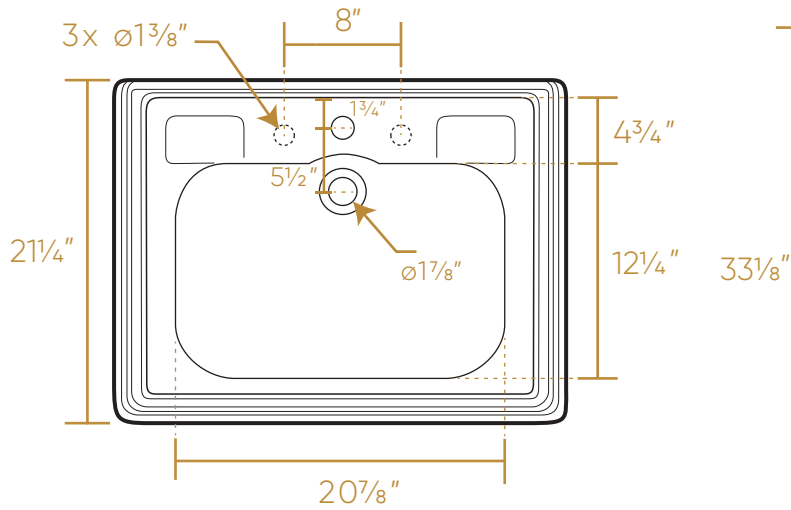

## AR854-AR805

TOP

FRONT

BACK

SIDE

73 lbs.

NOTE: Available with a widespread (3H) or single-hole (1H) faucet drilling.

LIVE WITH STYLE!