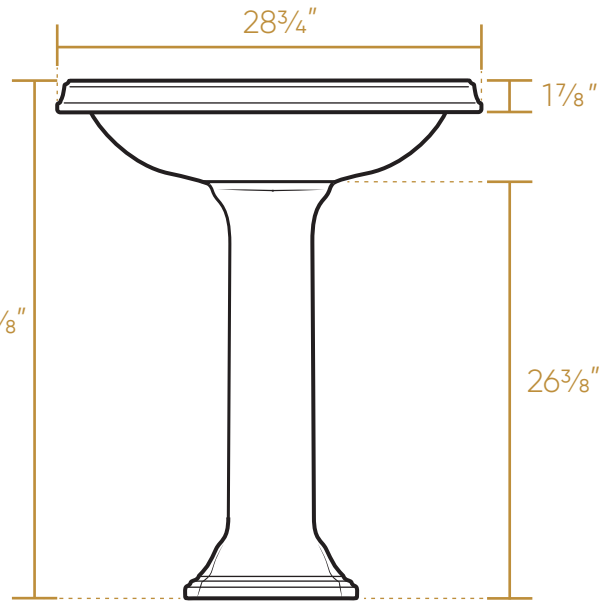

## AR854-AR805

TOP

FRONT

BACK

SIDE

73 lbs.

NOTE: Available with a widespread (3H) or single-hole (1H) faucet drilling.

LIVE WITH STYLE!