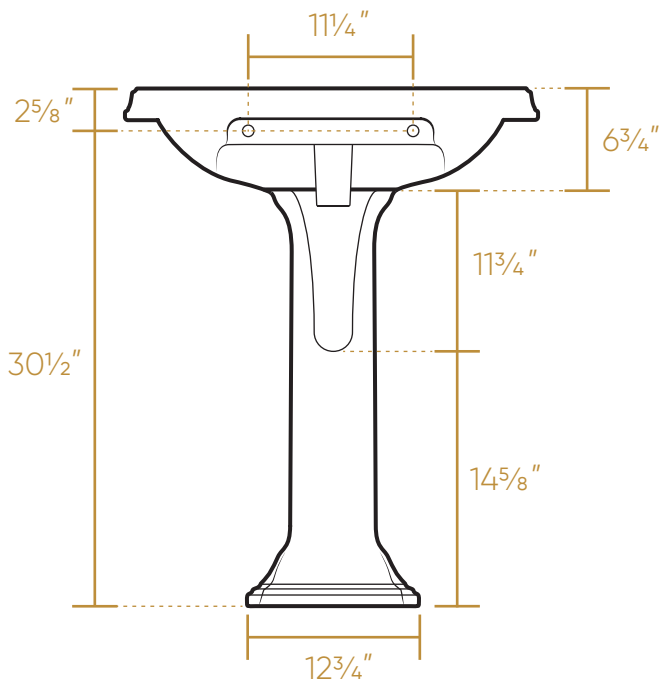

## AR854-AR805

TOP

FRONT

BACK

SIDE

73 lbs.

NOTE: Available with a widespread (3H) or single-hole (1H) faucet drilling.

LIVE WITH STYLE!