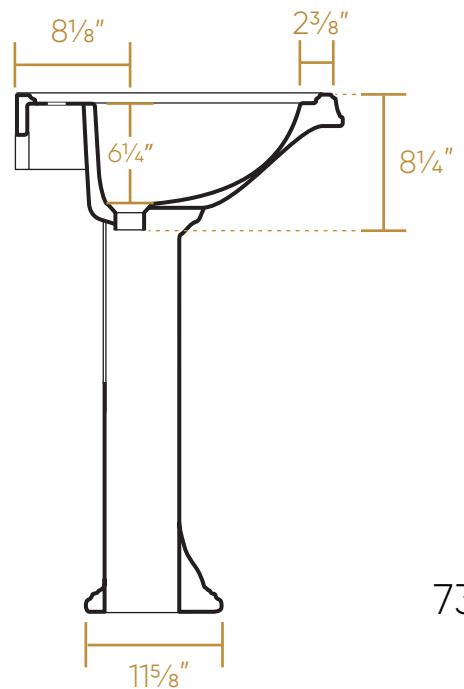

## AR854-AR805

TOP

FRONT

BACK

SIDE

73 lbs.

NOTE: Available with a widespread (3H) or single-hole (1H) faucet drilling.

LIVE WITH STYLE!