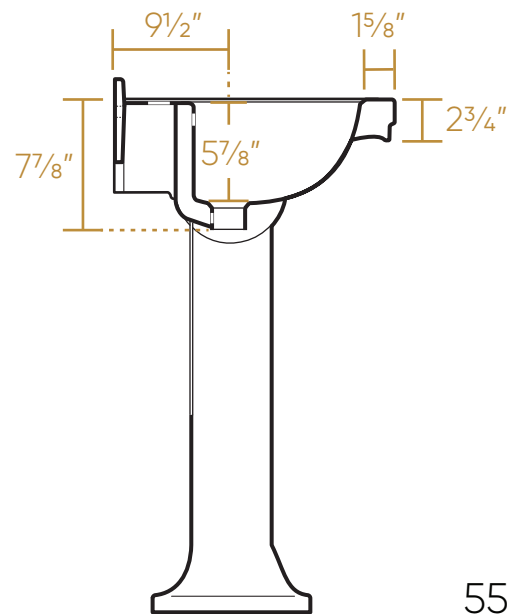

WHITEHAUS COLLECTION

B-LO914-LO915

TOP

FRONT

BACK

SIDE

55 lbs.

NOTE: Available with a widespread (3H) or single-hole (1H) faucet drilling.