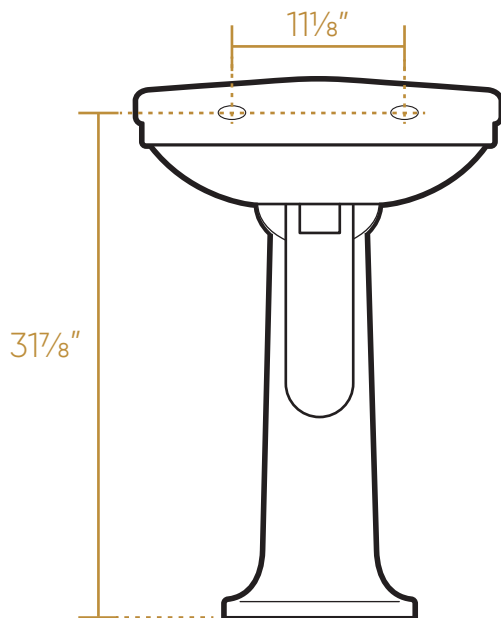

WHITEHAUS COLLECTION

B-LO914-LO915

TOP

FRONT

BACK

SIDE

55 lbs.

NOTE: Available with a widespread (3H) or single-hole (1H) faucet drilling.