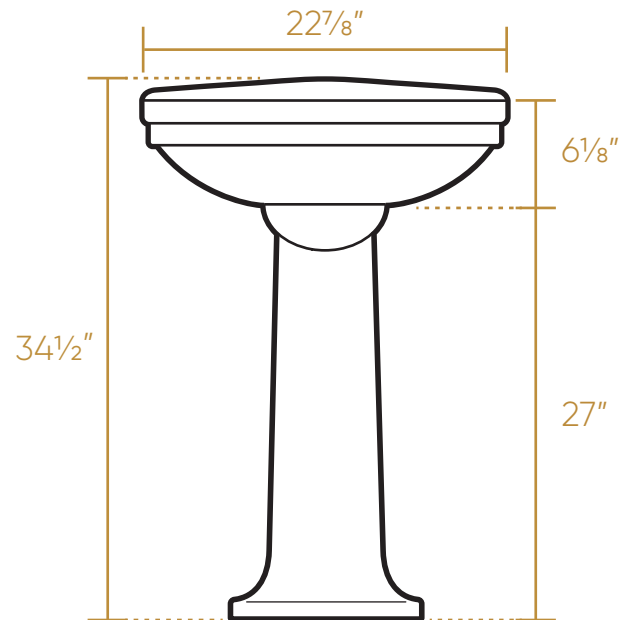

WHITEHAUS COLLECTION

B-LO914-LO915

TOP

FRONT

BACK

SIDE

55 lbs.

NOTE: Available with a widespread (3H) or single-hole (1H) faucet drilling.