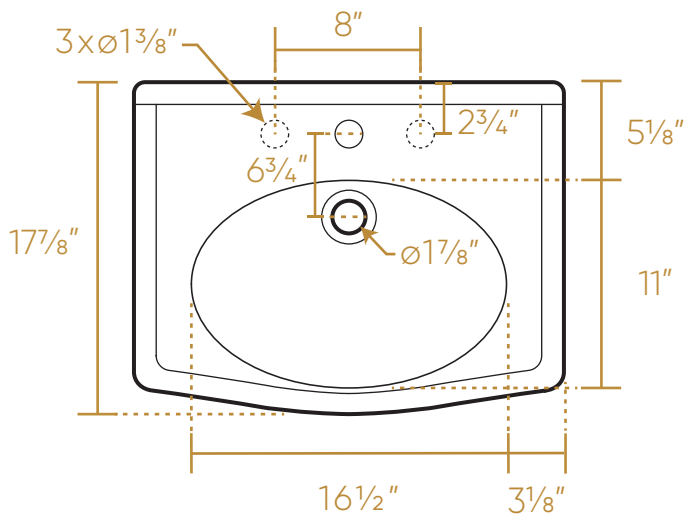

WHITEHAUS COLLECTION

B-LO914-LO915

TOP

FRONT

BACK

SIDE

55 lbs.

NOTE: Available with a widespread (3H) or single-hole (1H) faucet drilling.