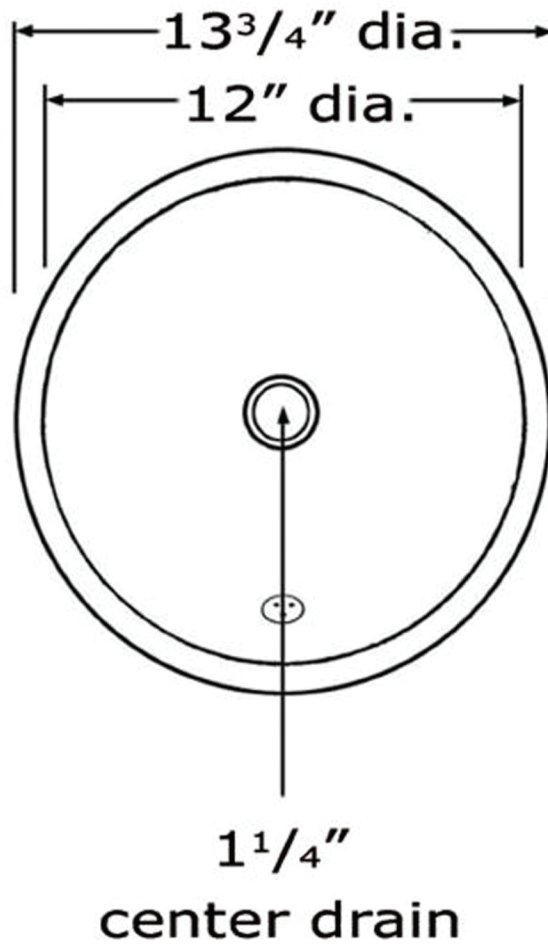

 Whitehaus®

WH602ABL

Depth
5 1/2"

LIVE WITH STYLE!