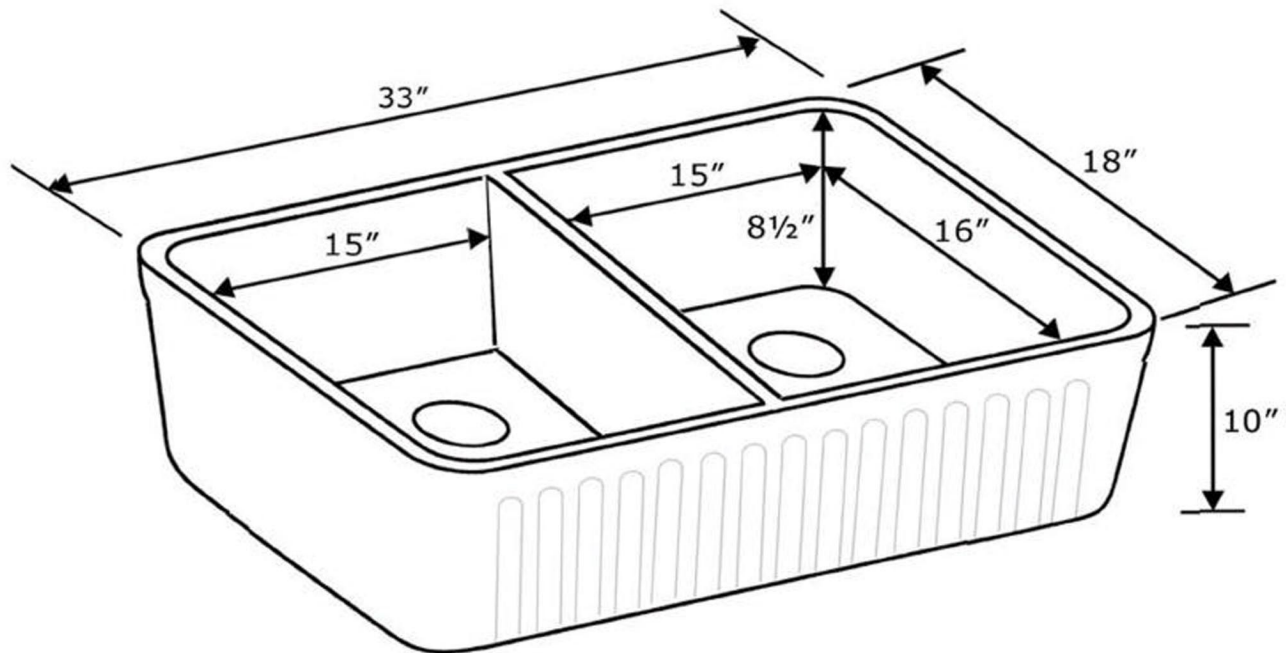

WHDI3318-FLD

* Farmhaus Fireclay sinks may hae slight cvariations in size - We recommend that the sink be on site when cabinets are being ordered or manmanufactured.

LIVE WITH STYLE!