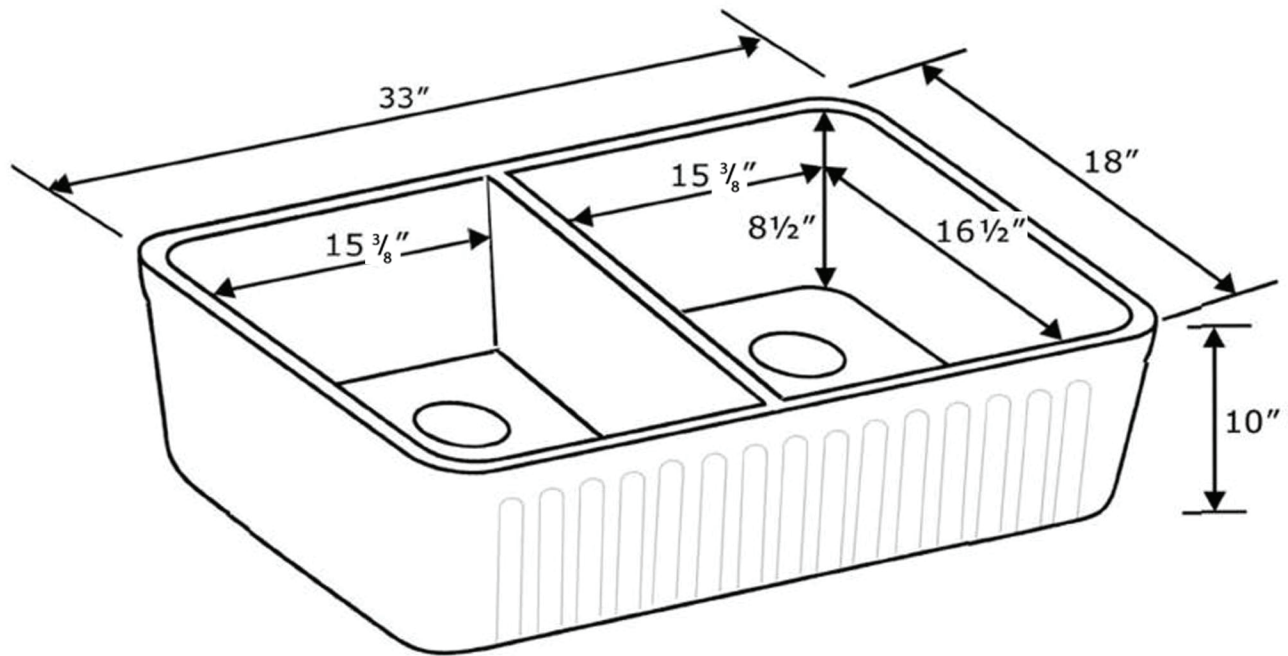

WHFLQ3318

As Whitehaus Collection® Farmhaus Fireclay Sinks are individually handmade, sink sizes can vary and all dimensions are approximate. We strongly recommend that your sink be supplied to your cabinetmaker prior to the fabrication of your kitchen cabinets and countertops. Cutouts are not to be made until they are checked against your sink. Whitehaus Collection® recommends the use of a protective grid in the bottom of the sink to avoid potential scuffing from heavy-duty cookware.