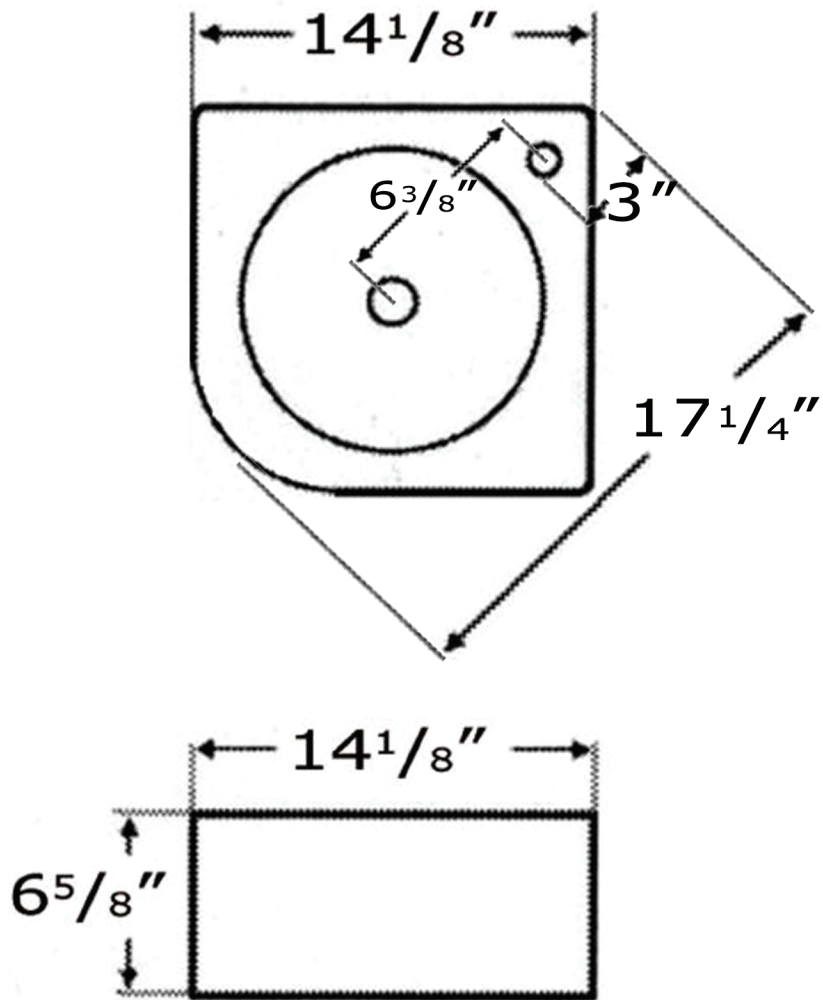

 Whitehaus®

WHKN1094

Inside Bowl Dimensions
11" dia. 4 3/4"

LIVE WITH STYLE!