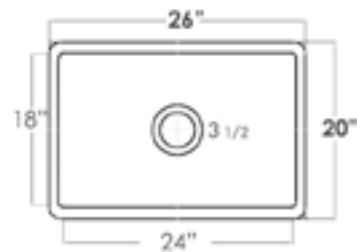

AB2418SB **SMOOTH** Front Apron

White Biscuit

24" x 18" x 10"
97 lbs.

Grid ABGR2418

AB505 **SMOOTH** Front Apron

White

26" x 20" x 10"
71 lbs.

Grid GR505