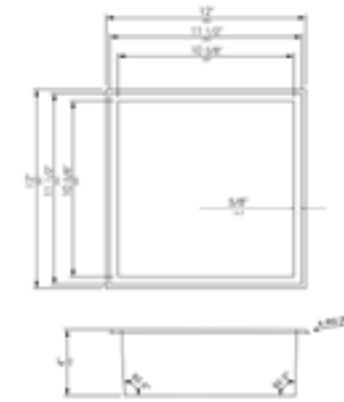

ABN1616

BRUSHED BLACK, GOLD & COPPER SHOWER NICHES

Made of stainless steel with a PVD finish

ABNP1212

12" x 12" PVD Square stainless steel shower / bathroom niche

Black/Gold/Copper

ABNP1616

16" x 16" PVD Square stainless steel shower / bathroom niche