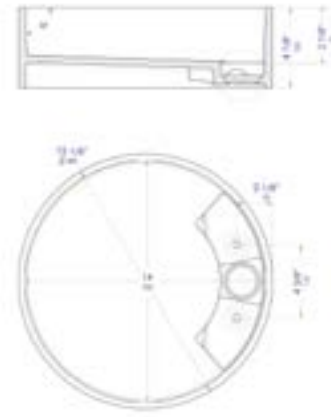

ABRS15R

White Matte

15 1/8" x 15 1/8" x 4 7/8"
13 lbs.

ABRS15RBM

Black & White

15 1/8" x 15 1/8" x 4 7/8"
12 lbs.

ABRS2014

White Matte