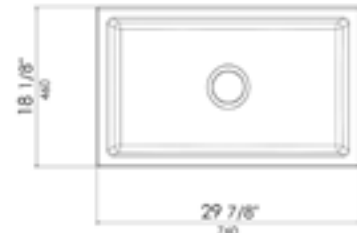

Grid ABGR3018

White Biscuit

30" x 18" x 10"
111 lbs.