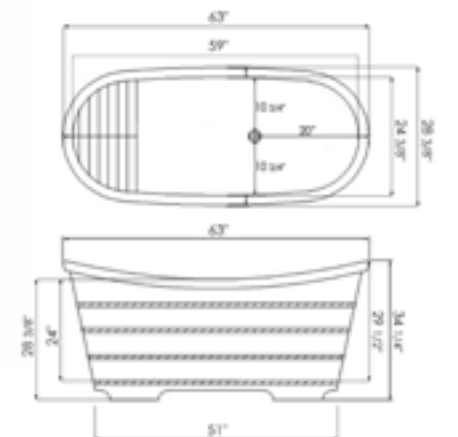

67" x 29 1/2" x 23 1/4"
97 lbs.

FREE STANDING CEDAR WOOD TUBS

AB1103

Cedar Wood

59" x 25 5/8" x 26 3/4"
122 lbs.

AB1105

Cedar Wood

63" x 28 3/8" x 34 1/4"
122 lbs.