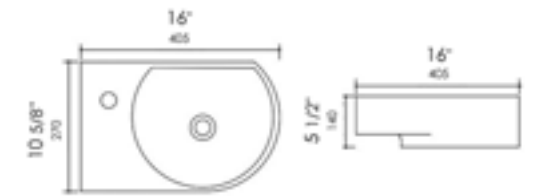

14 1/8" x 9 1/2" x 6 1/8"
12 lbs.

BATHROOM CERAMIC SINKS

ABC119 Wall Mount

White

16" x 10 5/8" x 5 1/2"
16 lbs.

ABC120 Wall Mount

White

22" x 18 5/8" x 7 5/8"
17 lbs.