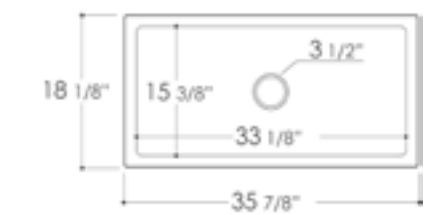

Grid ABGR3618H

White Biscuit

36" x 18" x 10"
158 lbs.