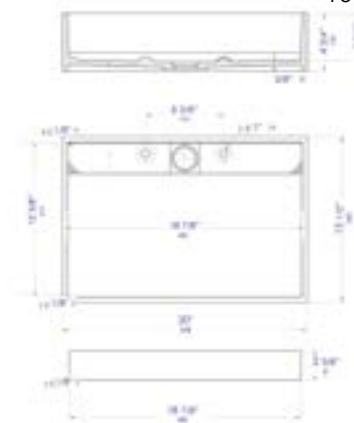

ABRS2014

White Matte

20" x 13 1/2" x 4 3/4"
16 lbs.