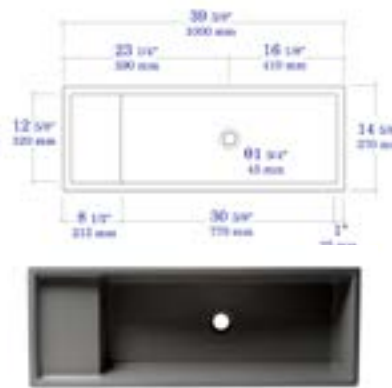

AB39TRGM

Grey Matte

39" x 14" x 7"
70 lbs.

AB48TRGM

Grey Matte

47 1/4" x 17 3/4" x 7 7/8"
93 lbs.