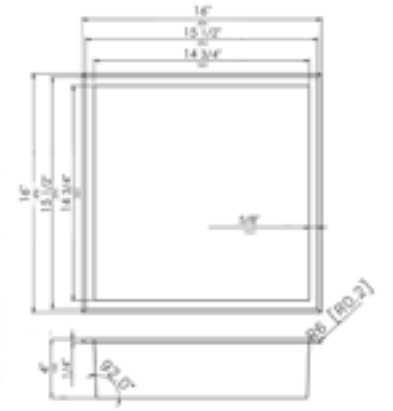

PSS, BSS

16" x 16" Square stainless steel shower / bathroom niche