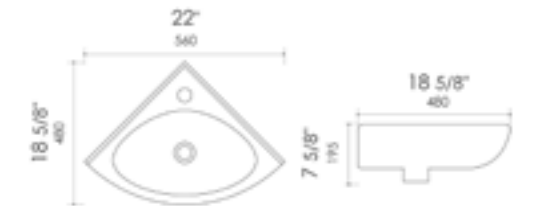

14 1/8" x 9 1/2" x 6 1/8"
12 lbs.

BATHROOM CERAMIC SINKS

ABC119 Wall Mount

White

16" x 10 5/8" x 5 1/2"
16 lbs.

ABC120 Wall Mount

White

22" x 18 5/8" x 7 5/8"
17 lbs.