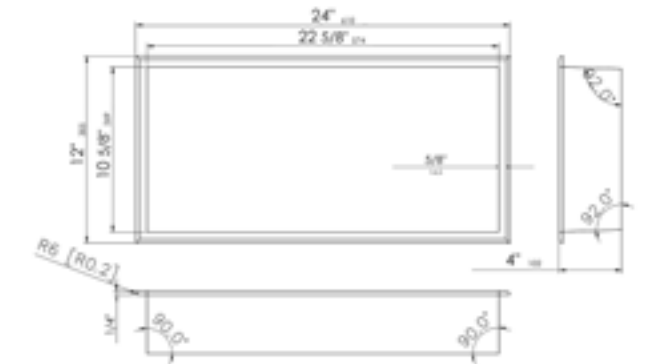

ABN2412 24" x 12" Horizontal stainless steel shower / bathroom niche

ABNC0836