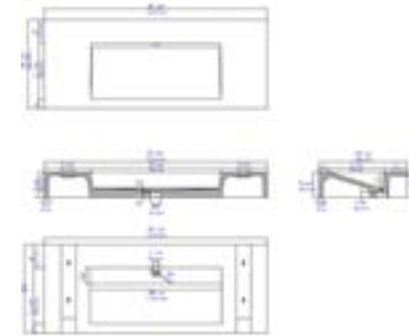

Concrete

16 3/4" x 4"
16 lbs.

ABCO48R

Concrete

15 3/4" x 8 3/4" x 4"
15 lbs.

AB4048BR

Wall mount installation brackets for ABCO40R and ABCO48R

ABCO39TR