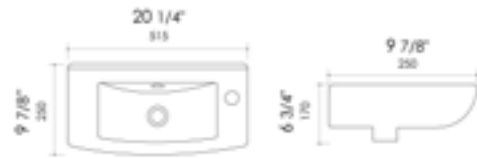

16 3/8" x 16 3/8" x 6 1/2"
21 lbs.

ABC114 Wall Mount

White

17 3/4" x 9 7/8" x 4 3/4"
16 lbs.

BATHROOM CERAMIC SINKS

ABC115 Wall Mount

White

20 1/4" x 9.875" x 6 3/4"
15 lbs.