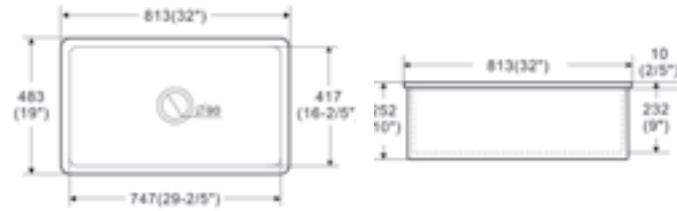

UNDERMOUNT FIRECLAY FARM SINKS

ABF3219SUD **UNDERMOUNT**

White Black Matte Grey Matte

32" x 19" x 10"
34 lbs.

White

32" x 19" x 10"
34 lbs.