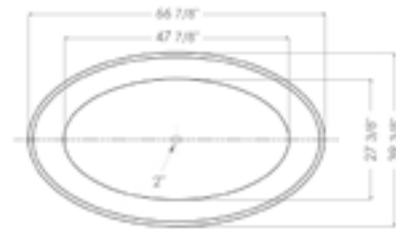

AB9941 Solid Surface Oval Soaking Tub 67" x 39" x 22"