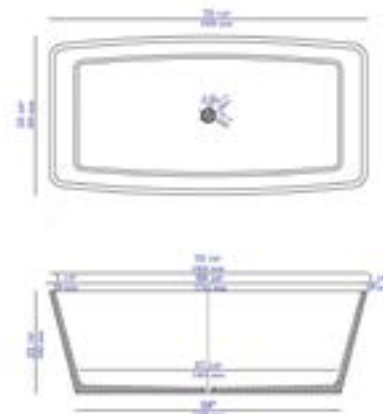

Concrete

59" x 29 1/2" x 20 1/2"
324 lbs.

Concrete

63" x 38 1/2" x 22 3/4"
397 lbs.

ABCO71TUB

Concrete

71" x 35" x 22"
664 lbs.

Concrete

72" x 35" x 22"
438 lbs.

ABST77BM	Bathroom Stool
AB2534-BN	Tub Filler
ABCO63TUB	Concrete Bathroom Tub