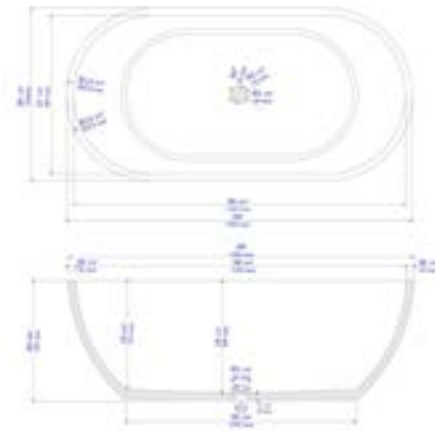

Concrete

59" x 29 1/2" x 20 1/2"
324 lbs.