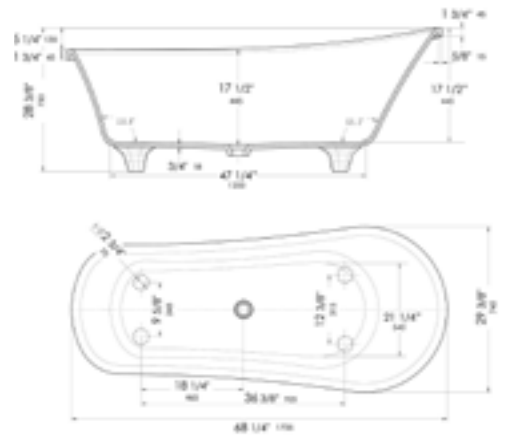

AB9950 Solid Surface Traditional Slipper Tub 67" x 30" x 22"

AB9975 Solid Surface Contemporary Tub 68" x 30" x 17 3/4"

AB9980 Solid Surface Contemporary Tub 68" x 30" x 17 3/4"

AB9975BM Solid Surface Black & White Matte Clawfoot Tub 68" x 30" x 17 1/2"