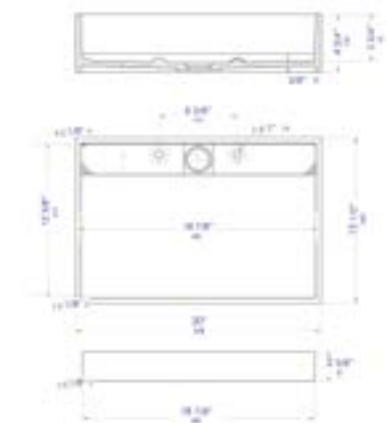

ABRS2014BM

Black & White

20" x 13 1/2" x 4 3/4"
16 lbs.