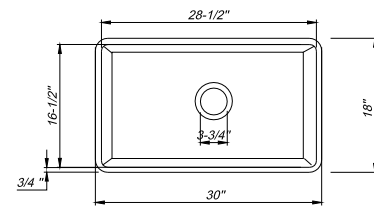

AB2418ARCH **ARCHED** Front Apron

White

24" x 18" x 10"
97 lbs.

Grid ABGR2418

ABF3018 **SMOOTH** Apron Single Bowl

White Black Matte
Grey Matte

30" x 18" x 10"
77 lbs.

ABGR30