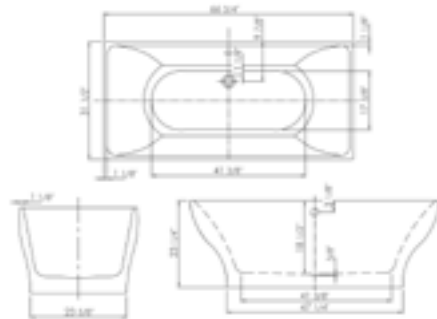

AB8840

66 3/4" x 31 1/2" x 23 1/4"
95 lbs.