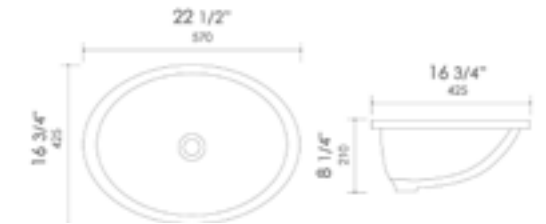

White

22 1/2" x 16 3/4" x 8 1/4"
20 lbs.