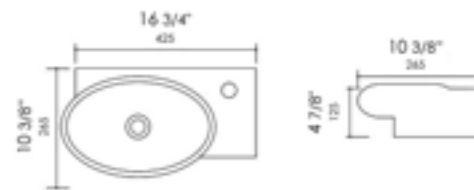

ABC116 Wall Mount

White

19 3/4" x 10" x 5 3/4"
24 lbs.

ABC117 Wall Mount

White

16 3/4" x 10 3/8" x 10 7/8"
14 lbs.

ABC118 Wall Mount

White