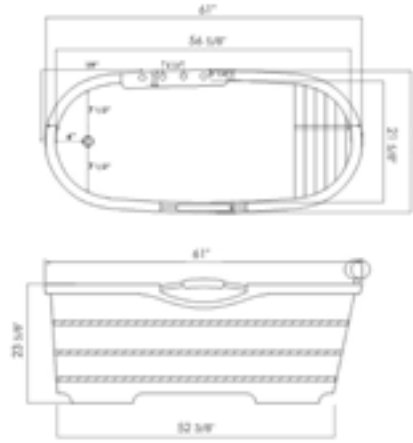

FREE STANDING CEDAR WOOD TUBS

FREE STANDING RUBBER WOOD TUBS

AB1136

Cedar Wood

61" x 28 3/8" x 23 5/8"
113 lbs.