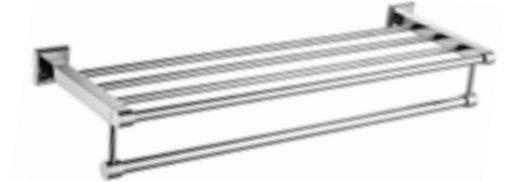

AB9596 24" Towel Bar & Shelf PC