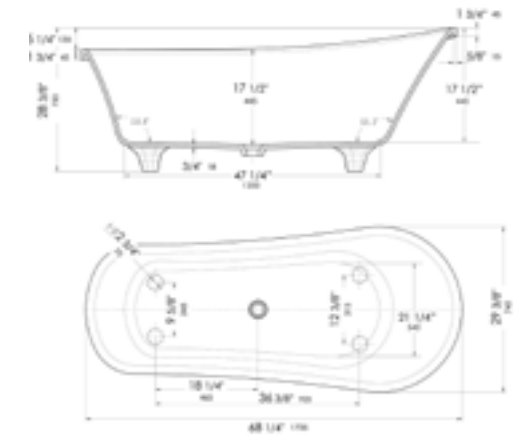

AB9960 Solid Surface Clawfoot Tub 68" x 30" x 17 1/2"