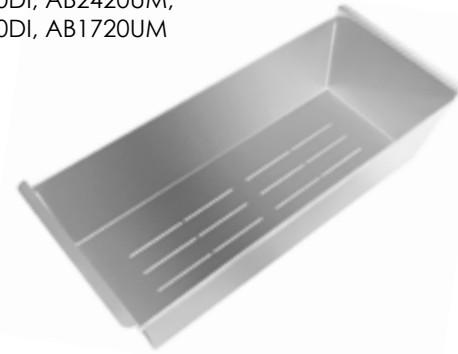

AB35WCB
Cutting Board
15" x 15"

ABDM1813
Drain Mat for Kitchen Sink
18" x 13"

AB20PCB
Cutting Board for AB3220DI

AB85SSC Colander Insert
for AB3420DI, AB3420UM,
AB3020DI, AB3020UM,
AB2420DI, AB2420UM,
AB1720DI, AB1720UM