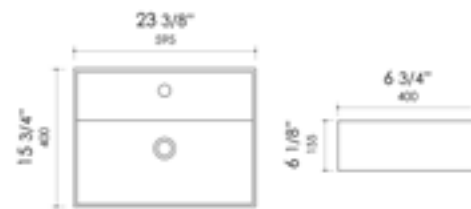

White, Black Matte

23 3/8" x 15 3/4" x 6 1/8"
30 lbs.