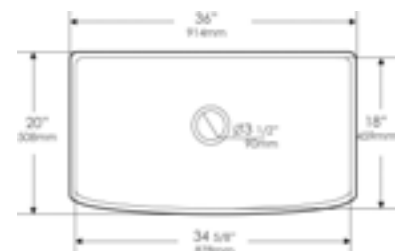

AB3618HS **SMOOTH / FLUTED**
Reversible

White Biscuit Black Matte
Black Glossy

36" x 18" x 10"
87 lbs.

Smooth

Grid ABGR3618H

ABFC3620S **CURVED** Apron Single Bowl

White

36" x 20" x 10"
84 lbs.

Grid Included

AB3918ARCH **ARCHED** Front Apron

White Biscuit

39" x 18" x 10"
169 lbs.

Grid ABGR3918

AB3918DB **SMOOTH** Front Apron

White

39" x 18" x 10"
169 lbs.