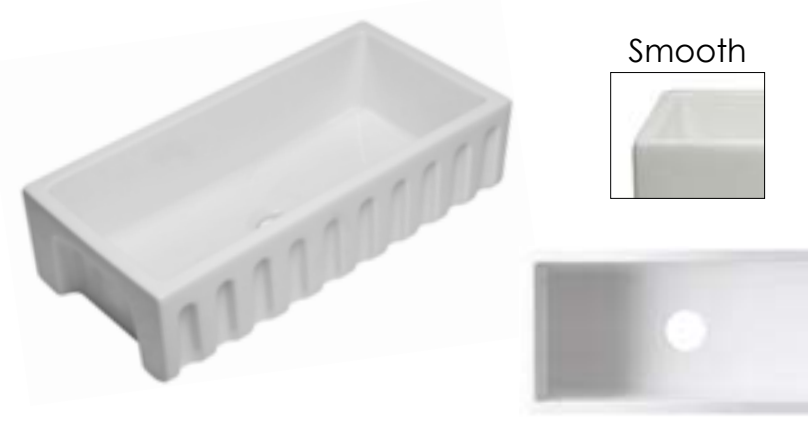

AB3918ARCH **ARCHED** Front Apron

White

39" x 18" x 10"
169 lbs.

Grid ABGR3918

AB3618DB **SMOOTH** Front Apron

White Biscuit

36" x 18" x 10"
158 lbs.

Grid ABGR3618S

Grid ABGR3618L

ABF3618 **SMOOTH** Apron Single Bowl

White Black Matte
Grey Matte

36" x 18" x 10"
86 lbs.

Grid ABGR36

AB536 **SMOOTH** Front Apron

White

36" x 20" x 10"

AB3618HS **SMOOTH / FLUTED**
Reversible

White Biscuit Black Matte
Black Glossy

36" x 18" x 10"
87 lbs.

Smooth

Grid ABGR3618H

ABFC3620S **CURVED** Apron Single Bowl

White

36" x 20" x 10"
84 lbs.