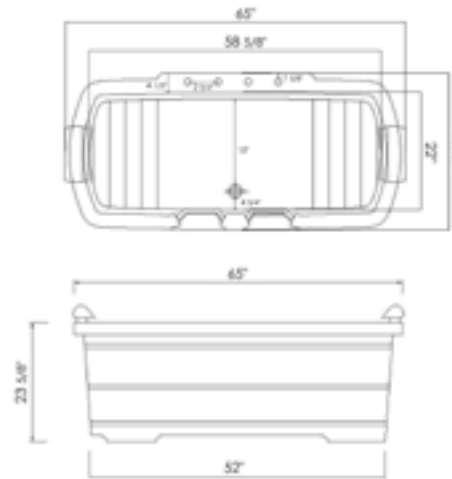

AB1130
2 Person Tub

Cedar Wood

65" x 30 3/4" x 23 5/8"
159 lbs.