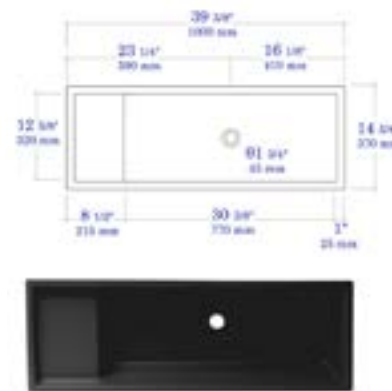

47 1/4" x 17 3/4" x 7 7/8"
93 lbs.

AB5009
Pop-Up Drain without Overflow
PSS, BSS

AB39TRBM

Black Matte

39" x 14" x 7"
70 lbs.

AB48TRBM

Black Matte

47 1/4" x 17 3/4" x 7 7/8"
93 lbs.