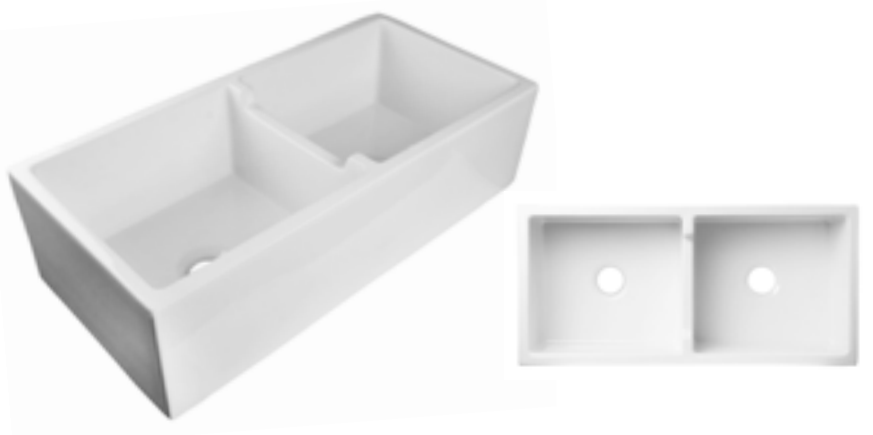

AB3618HS **SMOOTH / FLUTED**
Reversible

White Biscuit Black Matte
Black Glossy

36" x 18" x 10"
87 lbs.

Smooth

Grid ABGR3618H

ABFC3620S **CURVED** Apron Single Bowl

White

36" x 20" x 10"
84 lbs.

Grid Included

AB3918ARCH **ARCHED** Front Apron

White Biscuit

39" x 18" x 10"
169 lbs.

Grid ABGR3918

AB3918DB **SMOOTH** Front Apron

White

39" x 18" x 10"
169 lbs.

Grid ABGR3918

AB539 **LIP** Front Apron

White

32 3/4" x 19 7/8" x 10"
103 lbs.

Grid GR538

AB3618DB **SMOOTH** Front Apron

White

36" x 18" x 10"
158 lbs.