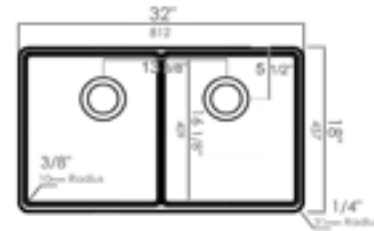

AB512 **LIP** Front Apron

White

31 3/4" x 17 3/4" x 8 1/2"
72 lbs.

White

31 3/4" x 17 3/4" x 8 1/2"
67 lbs.