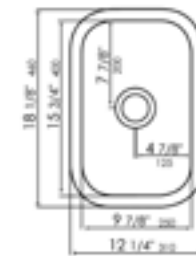

White, Grey Matte, Black Matte

AB1218 **RECTANGLE** Prep Sink

12 1/4" x 18 1/4" x 7 3/8"
22 lbs.