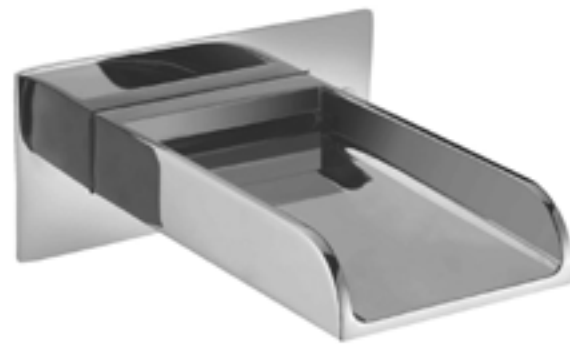

AB7701 Square Foldable Tub Spout
PC, BN, BM

AB6601 Round Foldable Tub Spout
PC, BN, BM

AB3301 Curved Tub Spout
PC, BN

AB5901 Waterfall Tub Spout
PC, BN

AB9201 Square Tub Spout
PC, BN

Shower Rails
AB7606 PC, BN, BM