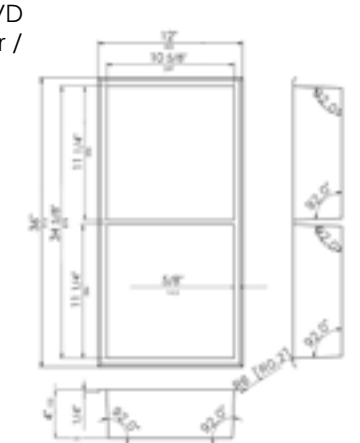

12" x 24" Two shelf PVD stainless steel shower / bathroom niche

Black/Gold/Copper