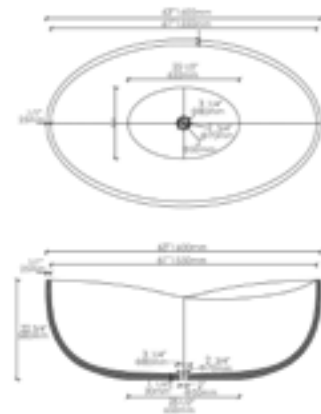

ABCO59TUB

Concrete

59" x 29 1/2" x 20 1/2"
324 lbs.

ABCO63TUB

Concrete

63" x 38 1/2" x 22 3/4"
397 lbs.

ABCO71TUB

Concrete