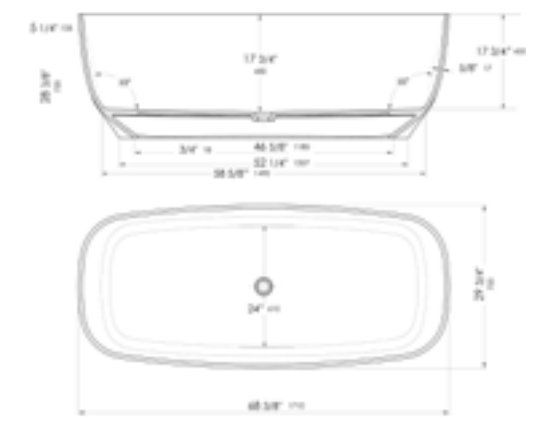

AB9950 Solid Surface Traditional Slipper Tub 67" x 30" x 22"

AB9975 Solid Surface Contemporary Tub 68" x 30" x 17 3/4"

AB9980 Solid Surface Contemporary Tub 68" x 30" x 17 3/4"

AB9975BM Solid Surface Black & White Matte Clawfoot Tub 68" x 30" x 17 1/2"