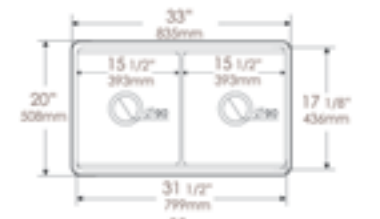

33" x 20" x 10"
99 lbs.

Grid GR533

ABF3318S **SMOOTH** Apron Single Bowl

White Black Matte
Grey Matte

33" x 18" x 10"
84 lbs.

ABGR33S

ABFS3320D **SMOOTH** Apron Double Bowl Step Rim

White Black Matte
Grey Matte

33" x 20" x 10"
88 lbs.

Grid Included

Includes: Grid, Cutting Board, Drain Mat

ABFS3320S **SMOOTH** Apron Single Bowl Step Rim

White Black Matte
Grey Matte

33" x 20" x 10"
88 lbs.

Grid Included

Includes: Grid, Cutting Board, Drain Mat