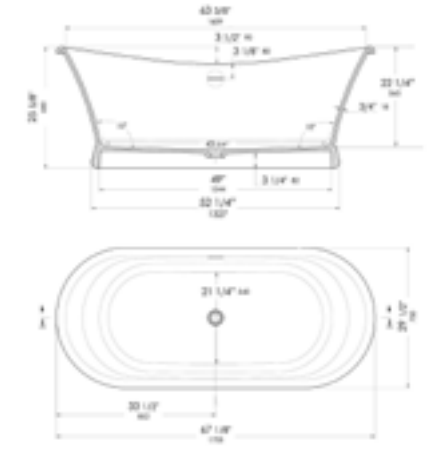

AB9950 Solid Surface Traditional Slipper Tub 67" x 30" x 22"

AB9975 Solid Surface Contemporary Tub 68" x 30" x 17 3/4"

AB9980 Solid Surface Contemporary Tub 68" x 30" x 17 3/4"

AB9975BM Solid Surface Black & White Matte Clawfoot Tub 68" x 30" x 17 1/2"