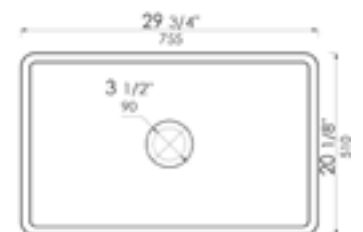

FIRECLAY FARM SINKS

30" x 20" x 10"
80 lbs

■ White ■ Black Matte
■ Black Glossy

30" x 20" x 10"
83 lbs.

■ Concrete Color

29 3/4" x 20 7/8" x 9 7/8"
100 lbs..

■ White ■ Biscuit
■ Black Glossy ■ Black Matte

29 3/4" x 20 7/8" x 9 7/8"
100 lbs.

AB2609-PC	Air Gap
AB5008-PSS	Water Dispenser
AB5004-PSS	Soap Dispenser
GR538	Grid
AB2034-PSS	Faucet
AB538-W	Fireclay Farm Sink