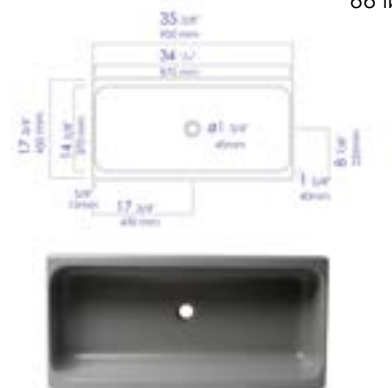

AB36TRGM

Grey Matte

35 1/2" x 17 3/4" x 7 7/8"
66 lbs.