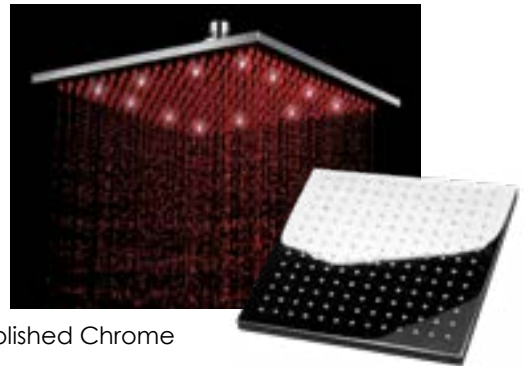

Polished Chrome

LED12S 12" Square PC, BN