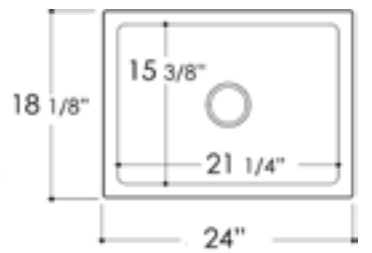

White

26" x 20" x 10"
71 lbs.