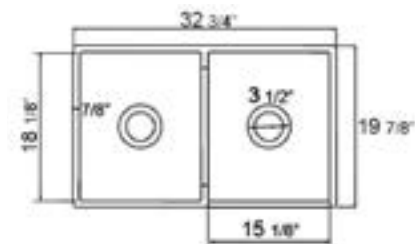

White

36" x 18" x 10"
158 lbs.