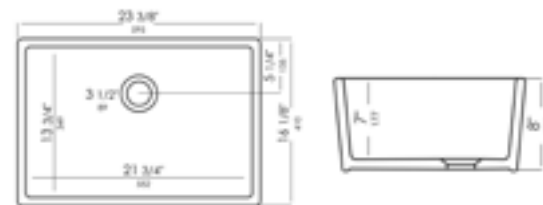

UNDERMOUNT FIRECLAY FARM SINKS

White Black Matte Grey Matte

32" x 19" x 10"
34 lbs.

White

32" x 19" x 10"
34 lbs.

AB503UM **UNDERMOUNT**

White

23" x 16 1/8" x 8"
71 lbs.

AB5008-BSS	Water Dispenser
ABGR33S	Stainless Steel Grid
AB2013	Faucet
ABF3318S-W	Undermount Fireclay Sink