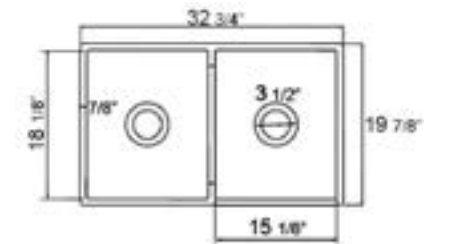

White

32 3/4" x 19 7/8" x 10"
103 lbs.