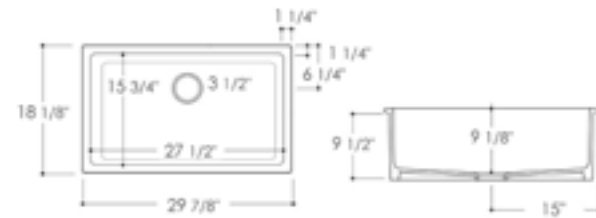

White Black Matte

29 7/8" x 18 1/8" x 10"
111 lbs.