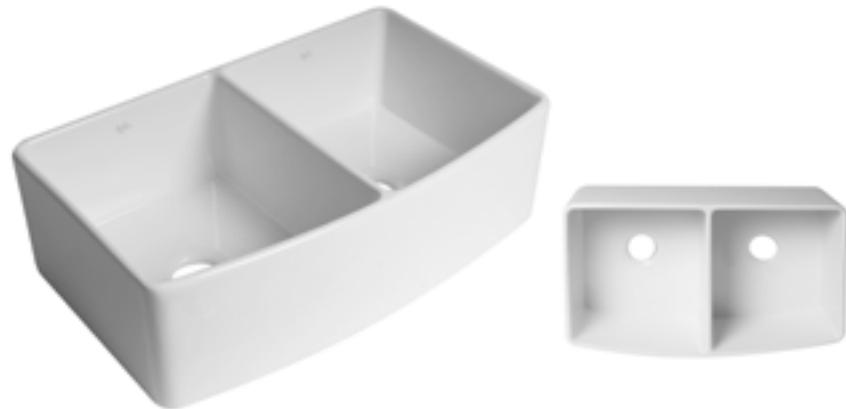

33" x 20" x 10"
88 lbs.

Grid Included

Includes: Grid, Cutting Board, Drain Mat

ABFS3320S **SMOOTH** Apron Single Bowl Step Rim

White Black Matte
Grey Matte

33" x 20" x 10"
88 lbs.

Grid Included

Includes: Grid, Cutting Board, Drain Mat

AB2025-PSS	Faucet
ABFS3320S-W	Fireclay Farm Sink
AB5004-PSS	Soap Dispenser
AB5008-PSS	Water Dispenser
ABST35-PSS	Strainer

ABFC3320S **SMOOTH** Curved Apron Single Bowl White

33" x 20" x 10"
83 lbs.

Grid Included

ABFC3320D **SMOOTH** Curved Apron Double Bowl White

33" x 20" x 10"
83 lbs.

Grid Included

ABF3318D **FLUTED / SMOOTH** Apron Double Bowl White Black Matte Grey Matte

33" x 18" x 10"
86 lbs.

Smooth

ABGR33D

ABKF3023-BN	Faucet
ABCO3318DB	Concrete Kitchen Sink
AB5007-BSS	Soap Dispenser