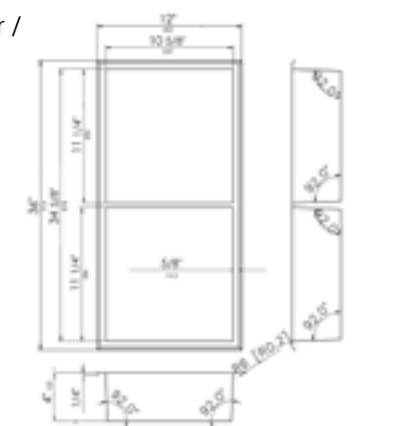

ABN0836

PSS, BSS

8" x 36" Three shelf stainless steel shower / bathroom niche

ABN1224

PSS, BSS

12" x 24" Two shelf stainless steel shower / bathroom niche

HAMMOCKTUB1

HammockTub1-BM
Black Matte 79" Acrylic Suspended Wall Mounted Hammock Bathtub
78 3/4" x 33 1/2" x 22 1/4"
95 lbs. Also available in White Matte