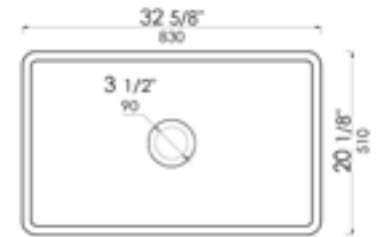

Fluted

Reversible Sharp or Round
Edged Corners

White

33" x 18 1/4" x 10"
132 lbs.