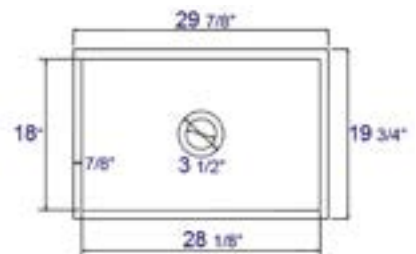

AB3018HS-W Fireclay Farm Sink