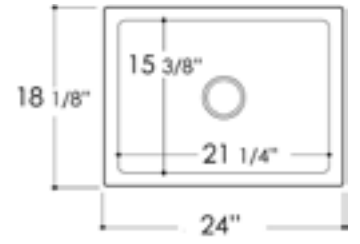

White Black Matte
Grey Matte

30" x 18" x 10"
77 lbs.