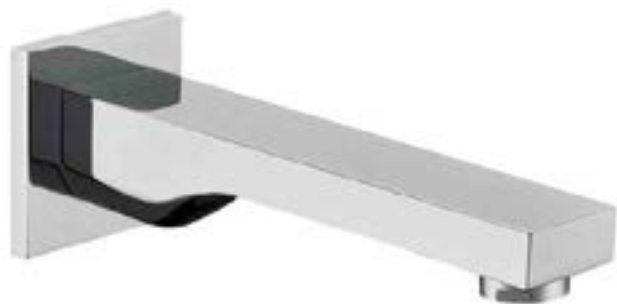

AB7701 Square Foldable Tub Spout
PC, BN, BM

AB6601 Round Foldable Tub Spout
PC, BN, BM

AB3301 Curved Tub Spout
PC, BN

AB5901 Waterfall Tub Spout
PC, BN

AB9201 Square Tub Spout
PC, BN

Shower Rails
AB7606 PC, BN, BM