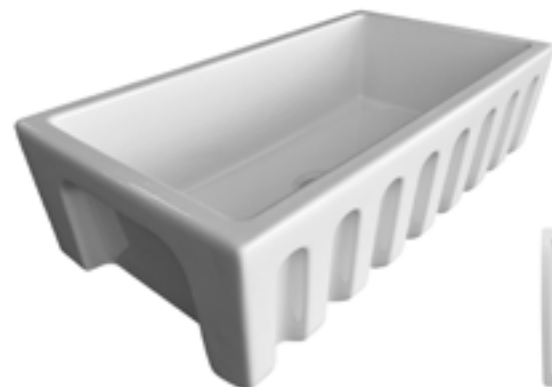

Grid ABGR3918

AB539 **LIP** Front Apron

White

32 3/4" x 19 7/8" x 10"
103 lbs.

Grid GR538

AB3618DB **SMOOTH** Front Apron

White

36" x 18" x 10"
158 lbs.

Grid ABGR3618S Grid ABGR3618L

AB3618HS **SMOOTH / FLUTED**
Reversible

White Black Matte
Black Glossy

36" x 18" x 10"
87 lbs.

Grid ABGR3618H

AB3618ARCH **ARCHED** Front Apron

White Biscuit

36" x 18" x 10"
158 lbs.

Grid ABGR3618L Grid ABGR3618S

AB3618DB SMOOTH Front Apron

White Biscuit

36" x 18" x 10"
158 lbs.

Grid ABGR3618S Grid ABGR3618L

AB3618ARCH ARCHED Front Apron

White Biscuit

36" x 18" x 10"
158 lbs.

Grid ABGR3618L Grid ABGR3618S

AB3318HS FLUTED/SMOOTH
Reversible Sharp or Round
Edged Corners

White Black Glossy
Black Matte

33 1/8" x 18 1/8" x 10"
76 lbs.

Smooth

Grid ABGR3318

ABCO3320SB FLUTED/SMOOTH
Reversible Smooth or Fluted
Edged Corners