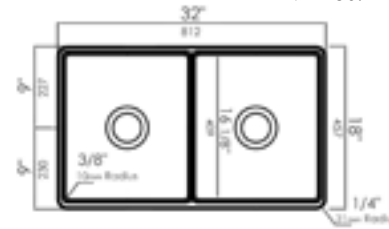

AB512UM **UNDERMOUNT**

White

32" x 18" x 8"
72 lbs.

Grid GR512L Grid GR512R

White Black Matte

24" x 18 1/8" x 10"
97 lbs.