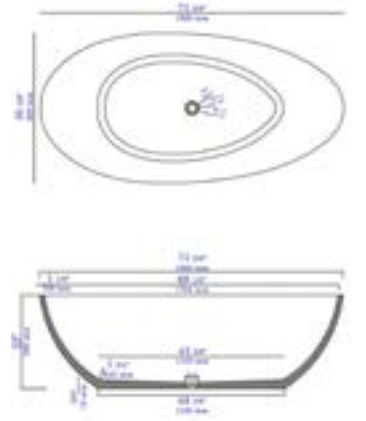

Concrete

72" x 35" x 22"
438 lbs.