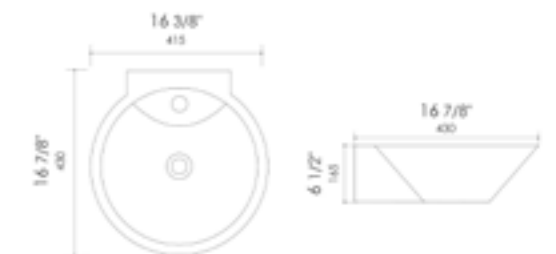

White

16 3/8" x 16 3/8" x 6 1/2"
21 lbs.