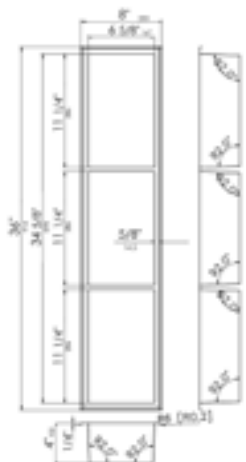

ABN2412 24" x 12" Horizontal stainless steel shower / bathroom niche

PSS, BSS

ABNC0836

Black Matte/White

8" x 36" Three shelf stainless steel shower / bathroom niche

ABNC1224

Black Matte/White

12" x 24" Two shelf stainless steel shower / bathroom niche