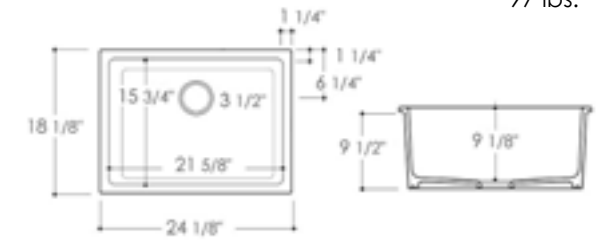

White

32" x 18" x 8"
72 lbs.

AB2418UD **UNDERMOUNT / DROP IN**

White Black Matte

24" x 18 1/8" x 10"
97 lbs.

White Black Matte

29 7/8" x 18 1/8" x 10"
111 lbs.

White

30" x 18" x 10"
32 lbs.

White Black Matte
Grey Matte

27" x 18" x 10"
55 lbs.

White Black Matte
Grey Matte

32" x 19" x 10"
34 lbs.