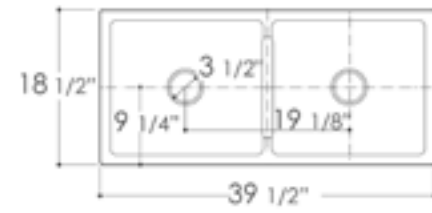

Grid Included

AB3918ARCH **ARCHED** Front Apron

White Biscuit

39" x 18" x 10"
169 lbs.

Grid ABGR3918

AB3918DB **SMOOTH** Front Apron

White

39" x 18" x 10"
169 lbs.