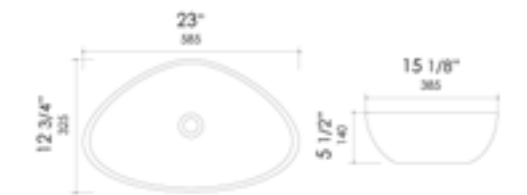

15 1/2" x 15 1/2" x 5 1/2"
12 lbs.

15 1/2" x 15 1/2" x 5 1/2"
12 lbs.

15 1/2" x 15 1/2" x 5 1/2"
14 lbs.

22" x 18 1/8" x 5 1/2"
27 lbs.

21 5/8" x 17 1/2" x 5 1/4"
24 lbs.

16 1/2" x 16 1/2" x 4 3/4"
16 lbs.

15 3/8" x 12 3/4" x 5 1/2"
13 lbs.

23" x 12 3/4" x 5 1/2"
20 lbs.