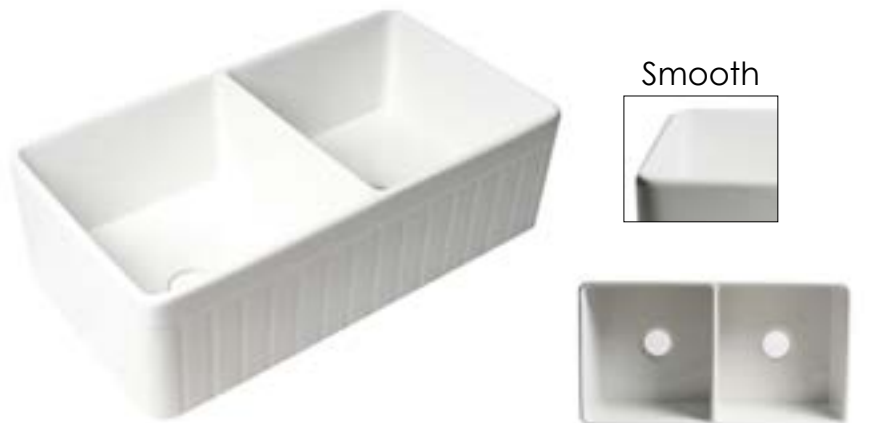

AB2025-PSS	Faucet
ABFS3320S-W	Fireclay Farm Sink
AB5004-PSS	Soap Dispenser
AB5008-PSS	Water Dispenser
ABST35-PSS	Strainer

ABFC3320S **SMOOTH** Curved Apron Single Bowl White

33" x 20" x 10"
83 lbs.

Grid Included

ABFC3320D **SMOOTH** Curved Apron Double Bowl White

33" x 20" x 10"
83 lbs.

Grid Included

ABF3318D **FLUTED / SMOOTH** Apron Double Bowl White Black Matte Grey Matte

33" x 18" x 10"
86 lbs.

Smooth

ABGR33D

ABKF3023-BN	Faucet
ABCO3318DB	Concrete Kitchen Sink
AB5007-BSS	Soap Dispenser