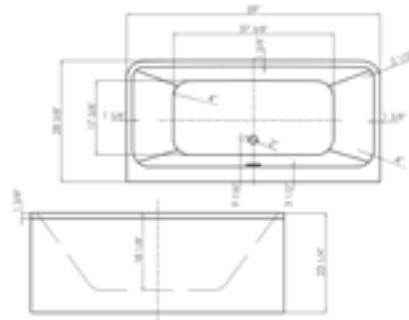

AB8858

59" x 28" x 23 1/4"
93 lbs.