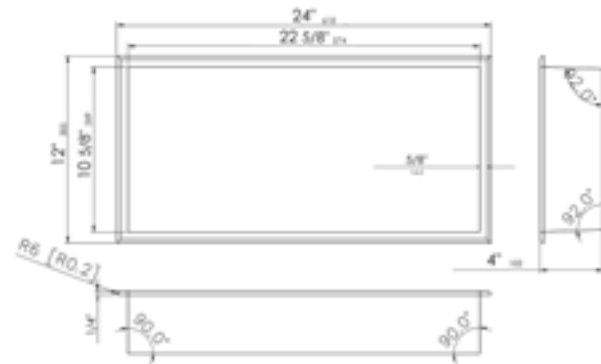

12" x 12" Square stainless steel shower / bathroom niche

ABN1616

PSS, BSS

16" x 16" Square stainless steel shower / bathroom niche

ABNC2412 24" x 12" Horizontal stainless steel shower / bathroom niche

Black Matte/White