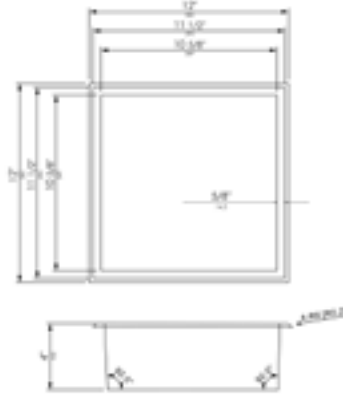

BLACK & WHITE SHOWER NICHES

Made of stainless steel and powder coated

STAINLESS STEEL SHOWER NICHES

Made of stainless steel with a brushed or polished finish

ABNC1212

Black Matte/White

12" x 12" Square stainless steel shower / bathroom niche

ABNC1616