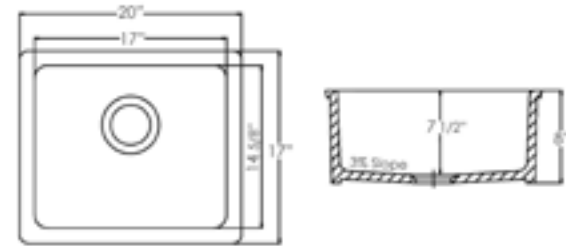

White Biscuit

20" x 17" x 8"
42 lbs.