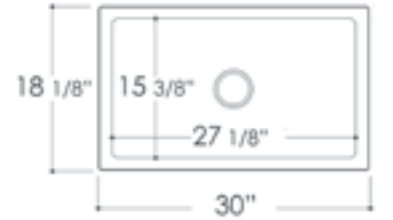

FIRECLAY FARM SINKS

AB3018ARCH **ARCHED** Front Apron

White

30" x 18" x 10"
111 lbs.

Grid ABGR3018

White

29 7/8" x 19 3/4" x 10"
90 lbs.