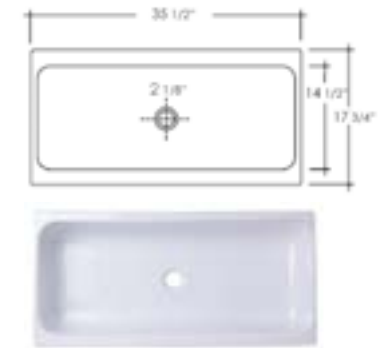

BATHROOM TROUGH SINK

AB36TR

White

35 1/2" x 17 3/4" x 7 7/8"
66 lbs.