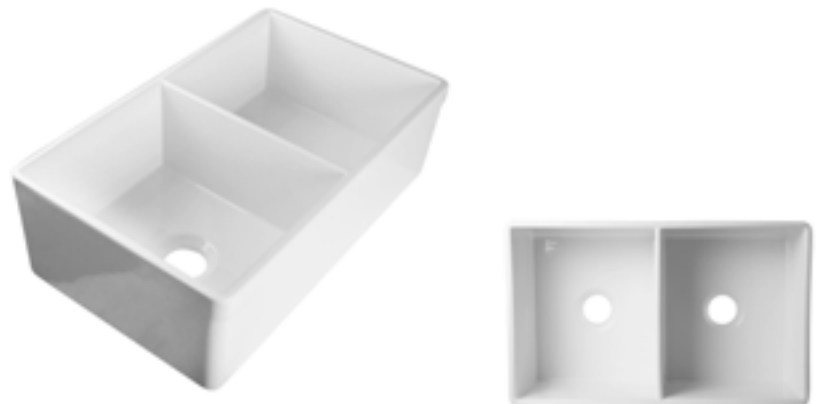

AB3618HS **SMOOTH / FLUTED**
Reversible

White Biscuit Black Matte
Black Glossy

36" x 18" x 10"
87 lbs.

Smooth

Grid ABGR3618H

ABFC3620S **CURVED** Apron Single Bowl

White

36" x 20" x 10"
84 lbs.

Grid Included

AB3918ARCH **ARCHED** Front Apron

White Biscuit

39" x 18" x 10"
169 lbs.

Grid ABGR3918

AB3918DB **SMOOTH** Front Apron

White

39" x 18" x 10"
169 lbs.

Grid ABGR3918

AB539 **LIP** Front Apron

White

32 3/4" x 19 7/8" x 10"
103 lbs.

Grid GR538

AB3618DB **SMOOTH** Front Apron

White

36" x 18" x 10"
158 lbs.