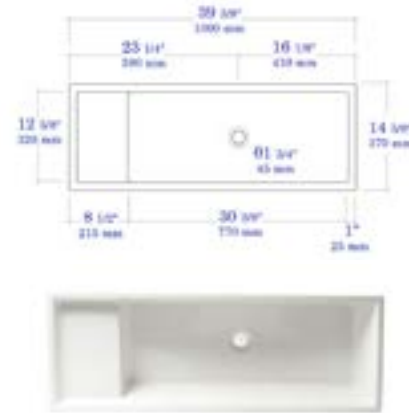

Grey Matte

35 1/2" x 17 3/4" x 7 7/8"
66 lbs.

These three sinks are reversible, with concave design on one side and a lip design on the other side.

AB39TR

White

39" x 14" x 7"
70 lbs.

AB48TR

White