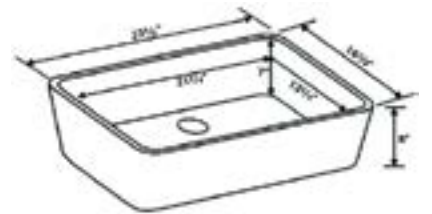

Smooth

Grid ABGR2418

AB503 **SMOOTH** Front Apron

23 1/2" x 16" x 8"
48 lbs.

Grid GR503

ABGR24 Stainless Steel Grid
ABF2418-BM Apron Single Bowl Sink

ABFC2420-W Apron Single Bowl Sink

AB512UM **UNDERMOUNT**