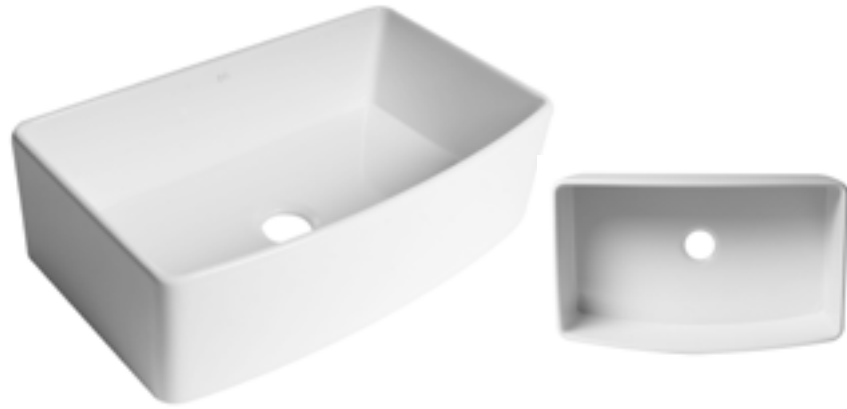

33" x 20" x 10"
99 lbs.

Grid GR533

ABF3318S **SMOOTH** Apron Single Bowl

White Black Matte
Grey Matte

33" x 18" x 10"
84 lbs.

ABGR33S

ABFS3320D **SMOOTH** Apron Double Bowl Step Rim

White Black Matte
Grey Matte

33" x 20" x 10"
88 lbs.

Grid Included

Includes: Grid, Cutting Board, Drain Mat

ABFS3320S **SMOOTH** Apron Single Bowl Step Rim

White Black Matte
Grey Matte

33" x 20" x 10"
88 lbs.

Grid Included

Includes: Grid, Cutting Board, Drain Mat

AB2025-PSS	Faucet
ABFS3320S-W	Fireclay Farm Sink
AB5004-PSS	Soap Dispenser
AB5008-PSS	Water Dispenser
ABST35-PSS	Strainer

ABFC3320S **SMOOTH** Curved Apron Single Bowl White

33" x 20" x 10"
83 lbs.

Grid Included

ABFC3320D **SMOOTH** Curved Apron Double Bowl White

33" x 20" x 10"
83 lbs.

Grid Included

ABF3318D **FLUTED / SMOOTH** Apron Double Bowl White Black Matte Grey Matte

33" x 18" x 10"
86 lbs.

Smooth

ABGR33D

ABKF3023-BN	Faucet
ABCO3318DB	Concrete Kitchen Sink
AB5007-BSS	Soap Dispenser