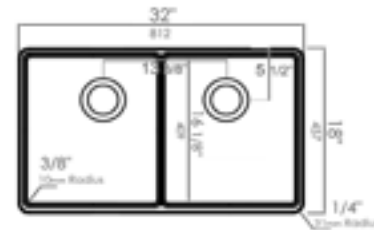

AB512 **LIP** Front Apron

White

31 3/4" x 17 3/4" x 8 1/2"
72 lbs.

Grid GR512L

Grid GR512R

AB5123 **LIP** Front Apron

White

31 3/4" x 17 3/4" x 8 1/2"
67 lbs.