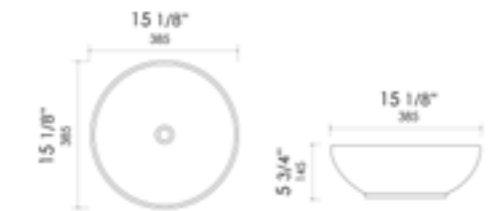

15 1/8" x 15 1/8" x 5 1/8"
25 lbs.

ABC904 Above Mount

White

25 3/4" x 15 1/2" x 5 1/2"
25 lbs.

ABC905 Above Mount

White

15 1/8" x 15 1/8" x 5 3/4"
12 lbs.

ABC906 Above Mount