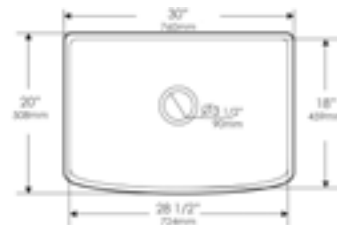

30" x 20" x 10"
80 lbs

Grid Included

ABFS3020 **SMOOTH** Apron Single Bowl Step Rim

■ White ■ Black Matte
■ Black Glossy

30" x 20" x 10"
83 lbs.

Includes: Grid, Cutting Board, Drain Mat

Grid Included

ABCO3020SB **SMOOTH** Front Apron