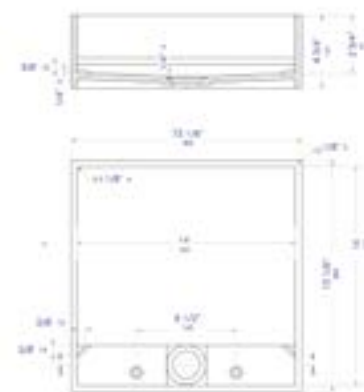

20" x 13 1/2" x 4 3/4"
16 lbs.

ABRS2014BM

Black & White

20" x 13 1/2" x 4 3/4"
16 lbs.

ABRS14S

White Matte

15 1/8" x 15 1/8" x 4 3/4"
13 lbs.

ABRS14SBM