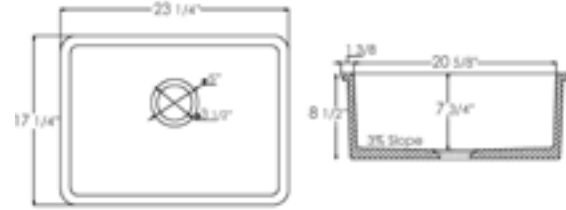

UNDERMOUNT FIRECLAY FARM SINKS

FIRECLAY PREP SINKS & ACCESSORIES

AB2317 **UNDERMOUNT**

White Biscuit

23 1/4" x 17 1/4" x 8 1/2"
45 lbs.