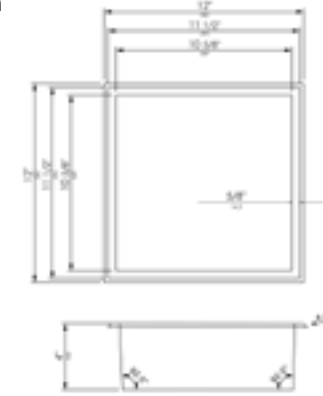

PSS, BSS

12" x 12" Square stainless steel shower / bathroom niche

ABN1616