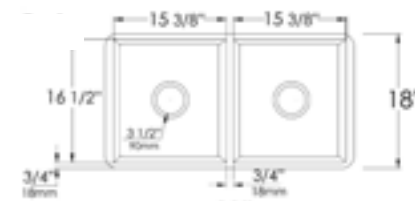

ABFC3320D **SMOOTH** Curved Apron Double Bowl White

33" x 20" x 10"
83 lbs.

Grid Included

ABF3318D **FLUTED / SMOOTH** Apron Double Bowl White Black Matte Grey Matte

33" x 18" x 10"
86 lbs.

Smooth

ABGR33D

ABKF3023-BN	Faucet
ABCO3318DB	Concrete Kitchen Sink
AB5007-BSS	Soap Dispenser