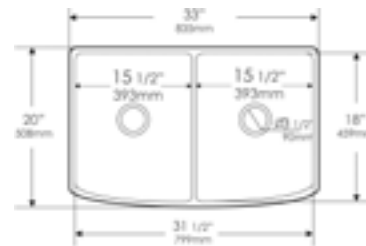

33" x 18" x 10"
86 lbs.