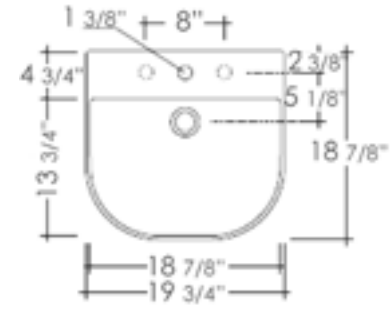

BATHROOM CERAMIC SINKS

AB110 Wall Mount

White

19 3/4" x 18 7/8" x 5 1/2"
31 lbs.