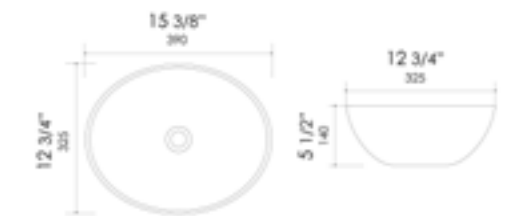

23" x 12 3/4" x 5 1/2"
20 lbs.