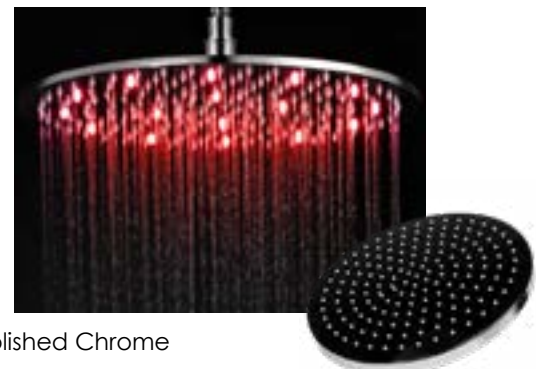

Enjoy the modern sleek ultra-thin design of these unique rain shower heads, and be reassured that it is made of solid stainless steel, unlike most traditional rain shower heads that are made of brass.

LED RAIN SHOWERHEADS

LED8S 8" Square PC, BN

Polished Chrome

LED8R 8" Round PC, BN

Polished Chrome

LED12S 12" Square PC, BN

Polished Chrome

LED12R 12" Round PC, BN

Polished Chrome

LED16S 16" Square PC, BN

Polished Chrome

LED16R 16" Round PC, BN

Polished Chrome

No Batteries! This high tech rain shower head powers the LED light bulbs, using a built in hidden dynamo. The lights will automatically turn on when water is turned on.