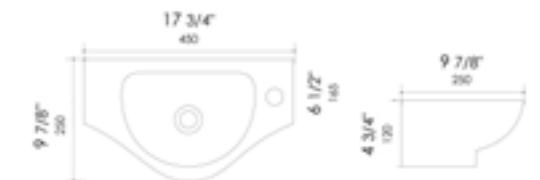

White

17 3/4" x 9 7/8" x 4 3/4"
16 lbs.