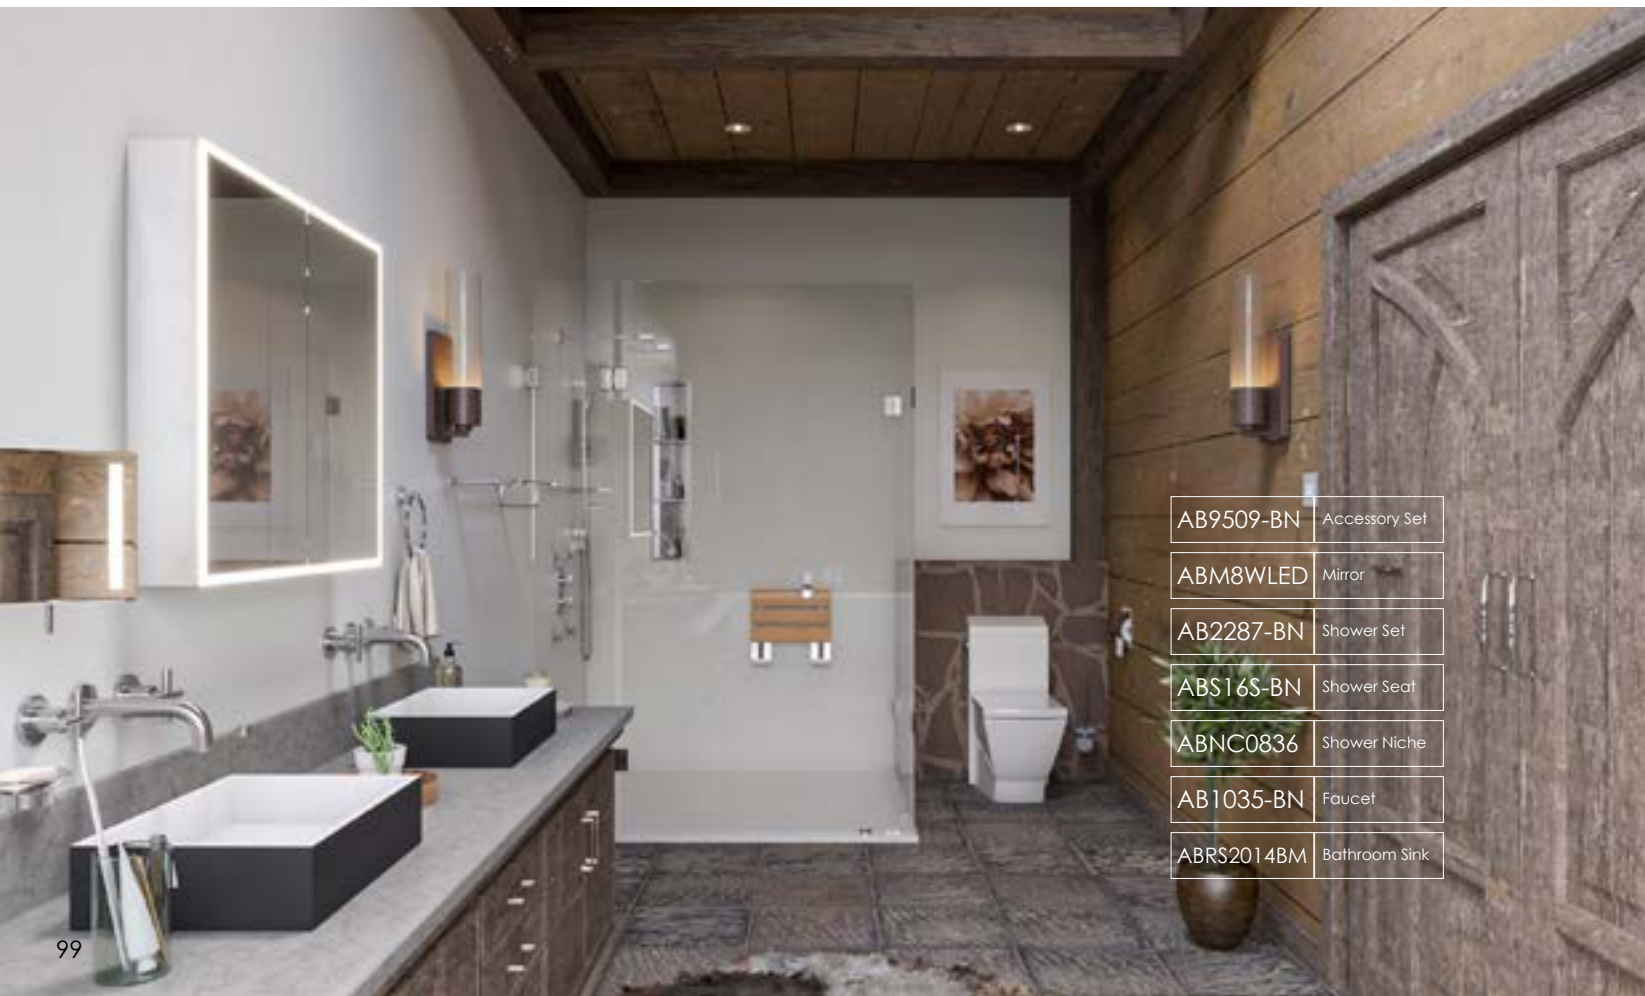

Wall Mounted Double Shelves

AB9532 BN, BM

Corner

AB9534 PC

AB9548 PC

Corner

AB9549 PC

- AB9509-BN Accessory Set
- ABM8WLED Mirror
- AB2287-BN Shower Set
- ABS16S-BN Shower Seat
- ABNC0836 Shower Niche
- AB1035-BN Faucet
- ABRS2014BM Bathroom Sink