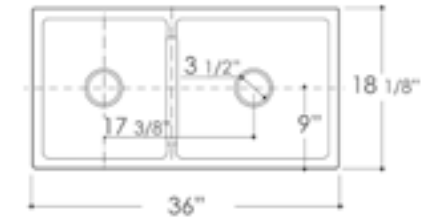

Grid Included

AB3918ARCH **ARCHED** Front Apron

White Biscuit

39" x 18" x 10"
169 lbs.

Grid ABGR3918

AB3918DB **SMOOTH** Front Apron

White

39" x 18" x 10"
169 lbs.

Grid ABGR3918

AB539 **LIP** Front Apron

White

32 3/4" x 19 7/8" x 10"
103 lbs.

Grid GR538

AB3618DB **SMOOTH** Front Apron

White

36" x 18" x 10"
158 lbs.