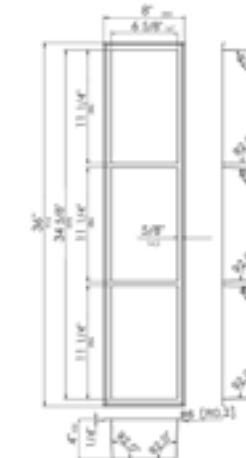

Black/Gold/Copper

ABNP2412

24" x 12" Horizontal PVD stainless steel shower / bathroom niche

Black/Gold/Copper

ABNP0836

8" x 36" Three shelf PVD stainless steel shower / bathroom niche

Black/Gold/Copper

ABNP1224