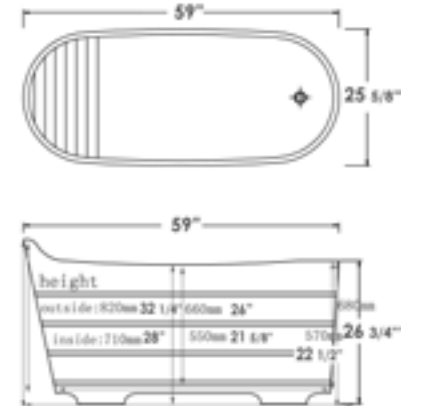

67" x 29 1/2" x 23 1/4"
97 lbs.

FREE STANDING CEDAR WOOD TUBS

AB1103

Cedar Wood

59" x 25 5/8" x 26 3/4"
122 lbs.

AB1105

Cedar Wood

63" x 28 3/8" x 34 1/4"
122 lbs.

FREE STANDING CEDAR WOOD TUBS

FREE STANDING RUBBER WOOD TUBS

AB1136

Cedar Wood

61" x 28 3/8" x 23 5/8"
113 lbs.

AB1163

Rubber Wood

61" x 28 3/8" x 23 5/8"
140 lbs.