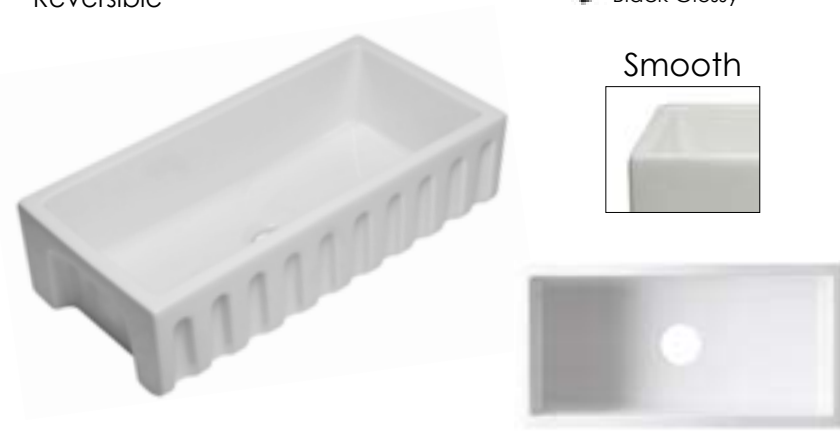

Grid Included

AB3918ARCH **ARCHED** Front Apron

White Biscuit

39" x 18" x 10"
169 lbs.

Grid ABGR3918

AB3918DB **SMOOTH** Front Apron

White

39" x 18" x 10"
169 lbs.

Grid ABGR3918

AB539 **LIP** Front Apron

White

32 3/4" x 19 7/8" x 10"
103 lbs.

Grid GR538

AB3618DB **SMOOTH** Front Apron

White

36" x 18" x 10"
158 lbs.

Grid ABGR3618S Grid ABGR3618L

AB3618HS **SMOOTH / FLUTED**
Reversible

White Black Matte
Black Glossy

36" x 18" x 10"
87 lbs.

Grid ABGR3618H

AB3618ARCH **ARCHED** Front Apron

White Biscuit

36" x 18" x 10"
158 lbs.