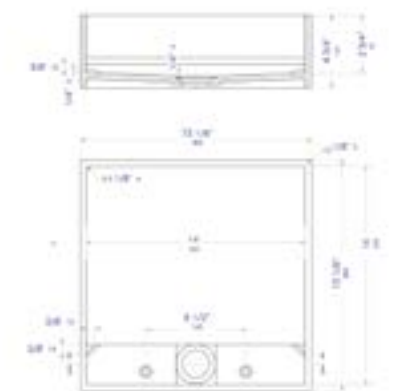

ABRS14SBM

Black & White

15 1/8" x 15 1/8" x 4 3/4"
13 lbs.