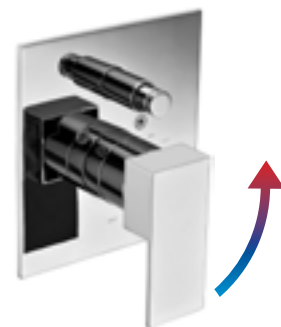

AB1701

Pressure Balanced Shower Mixer w/
Diverter
PC, BN

AB6701

Pressure Balanced Shower Mixer
PC, BN

AB6801

Pressure Balanced Shower Mixer w/
Diverter
PC, BN

THERMOSTATIC SHOWER MIXERS & DIVERTERS

AB2601