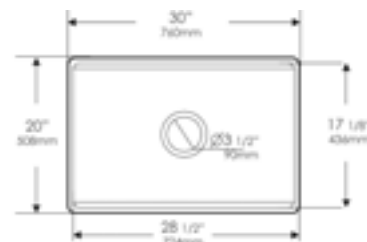

30" x 20" x 10"
80 lbs

Grid Included

ABFS3020 **SMOOTH** Apron Single Bowl Step Rim

■ White ■ Black Matte
■ Black Glossy

30" x 20" x 10"
83 lbs.

Includes: Grid, Cutting Board, Drain Mat

Grid Included

ABCO3020SB **SMOOTH** Front Apron