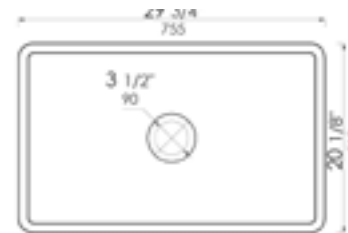

■ White ■ Biscuit
■ Black Glossy ■ Black Matte

29 3/4" x 20 7/8" x 9 7/8"
100 lbs.