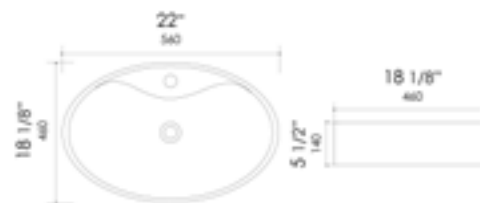

15 1/2" x 15 1/2" x 5 1/2"
12 lbs.

15 1/2" x 15 1/2" x 5 1/2"
12 lbs.

15 1/2" x 15 1/2" x 5 1/2"
14 lbs.

22" x 18 1/8" x 5 1/2"
27 lbs.

21 5/8" x 17 1/2" x 5 1/4"
24 lbs.

16 1/2" x 16 1/2" x 4 3/4"
16 lbs.

15 3/8" x 12 3/4" x 5 1/2"
13 lbs.

23" x 12 3/4" x 5 1/2"
20 lbs.