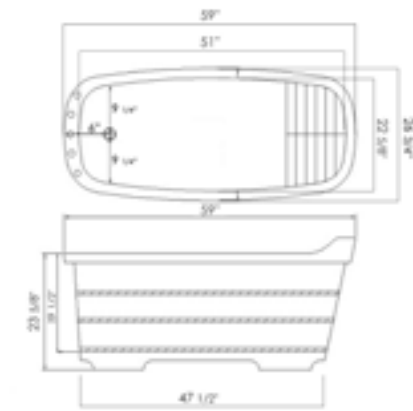

AB1130
2 Person Tub

Cedar Wood

65" x 30 3/4" x 23 5/8"
159 lbs.

AB1148

Rubber Wood

59" x 26 3/4" x 23 5/8"
155 lbs.

AB1187

Rubber Wood