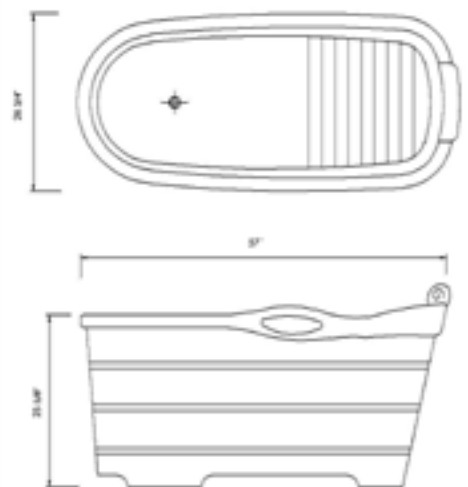

AB1187

Rubber Wood

57" x 26 3/4" x 25 5/8"
157 lbs.

AB1103 Wooden Tub