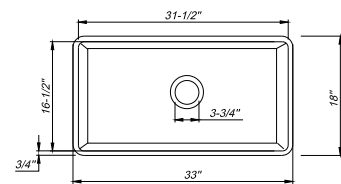

33" x 20" x 10"
99 lbs.

Grid GR533

ABF3318S **SMOOTH** Apron Single Bowl

White Black Matte
Grey Matte

33" x 18" x 10"
84 lbs.

ABGR33S

ABFS3320D **SMOOTH** Apron Double Bowl Step Rim

White Black Matte
Grey Matte

33" x 20" x 10"
88 lbs.

Grid Included

Includes: Grid, Cutting Board, Drain Mat

ABFS3320S **SMOOTH** Apron Single Bowl Step Rim

White Black Matte
Grey Matte

33" x 20" x 10"
88 lbs.

Grid Included

Includes: Grid, Cutting Board, Drain Mat