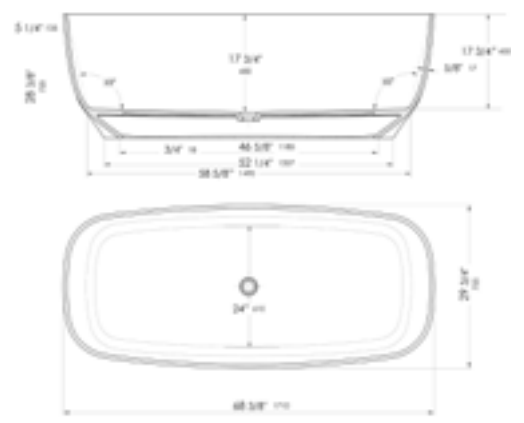

AB9950 Solid Surface Traditional Slipper Tub 67" x 30" x 22"

AB9975 Solid Surface Contemporary Tub 68" x 30" x 17 3/4"

AB9980 Solid Surface Contemporary Tub 68" x 30" x 17 3/4"

AB9975BM Solid Surface Black & White Matte Clawfoot Tub 68" x 30" x 17 1/2"