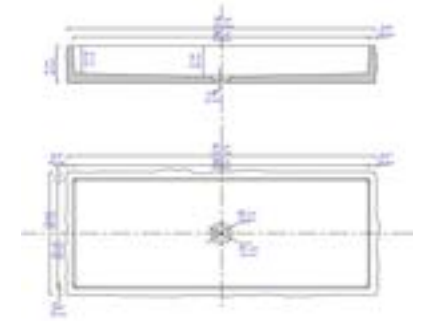

Black Matte, Grey Matte Concrete

15 3/4" x 8 3/4" x 4"
15 lbs.