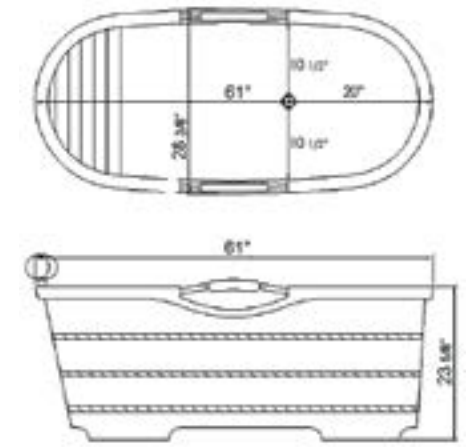

FREE STANDING CEDAR WOOD TUBS

FREE STANDING RUBBER WOOD TUBS

AB1136

Cedar Wood

61" x 28 3/8" x 23 5/8"
113 lbs.

AB1163

Rubber Wood

61" x 28 3/8" x 23 5/8"
140 lbs.