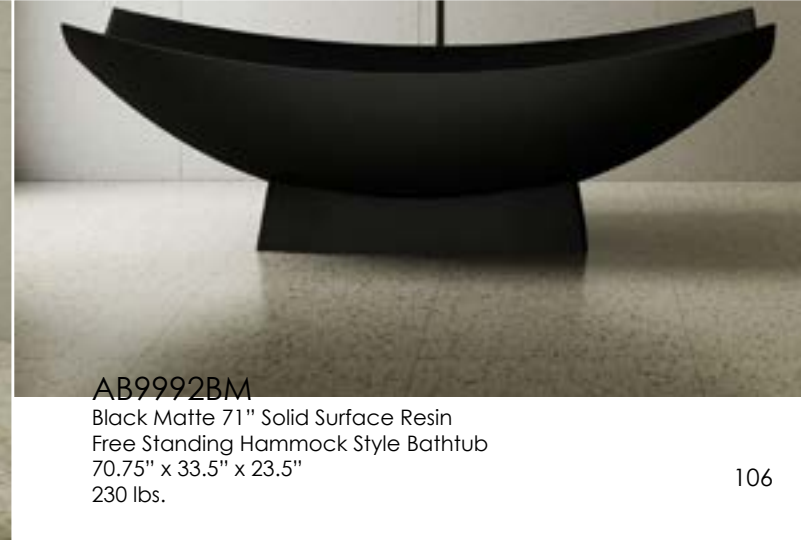

AB9991BM
Black Matte 71" Solid Surface Resin Free Standing Hammock Style Bathtub
70.75" x 31.5" x 23.5"
201 lbs.

AB9992BM
Black Matte 71" Solid Surface Resin Free Standing Hammock Style Bathtub
70.75" x 33.5" x 23.5"
230 lbs.