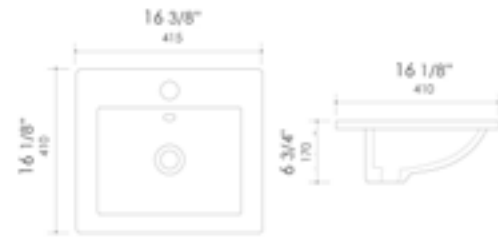

ABC913 Above Mount White

15 3/8" x 12 3/4" x 5 1/2"
13 lbs.

ABC914 Above Mount White

23" x 12 3/4" x 5 1/2"
20 lbs.

ABC801 Drop In

White

16 3/8" x 16 1/8" x 6 3/4"
16 lbs.

ABC802 Drop In