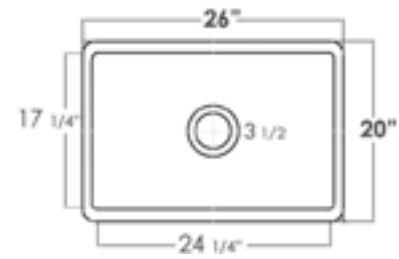

AB506 **LIP** Front Apron

White

26" x 20" x 10"
71 lbs.

White

24" x 18" x 10"
97 lbs.