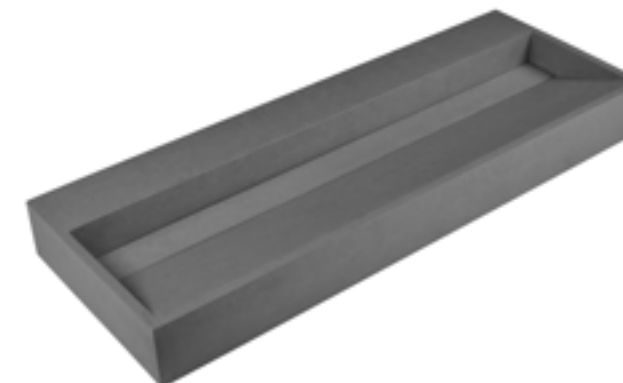

ABCO59TUB

Concrete

59" x 29 1/2" x 20 1/2"
324 lbs.

ABCO63TUB

Concrete

63" x 38 1/2" x 22 3/4"
397 lbs.

ABCO71TUB

Concrete