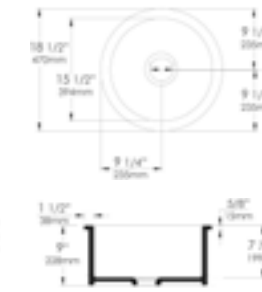

ABF1818R **ROUND** Prep Sink

17 3/4" x 17 3/4" x 8"
19 lbs.