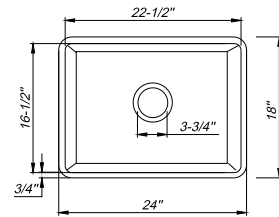

ABF2418 **SMOOTH** Apron Single Bowl

White Black Matte
Grey Matte

24" x 18" x 10"
60 lbs.

ABGR24

White

24" x 20" x 10"
68 lbs.