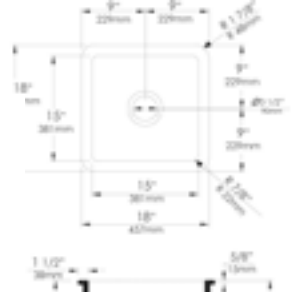

White, Grey Matte, Black Matte

ABF1818S **SQUARE** Prep Sink

18 1/8" x 18 1/8" x 8"
33 lbs.