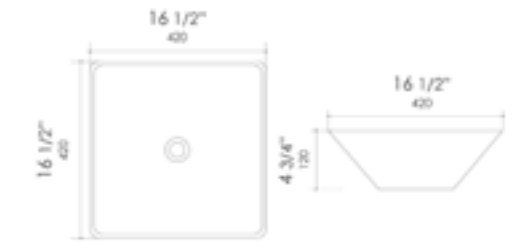

15 1/2" x 15 1/2" x 5 1/2"
14 lbs.

ABC910 Above Mount White

22" x 18 1/8" x 5 1/2"
27 lbs.

ABC911 Above Mount White

21 5/8" x 17 1/2" x 5 1/4"
24 lbs.

ABC912 Above Mount White

16 1/2" x 16 1/2" x 4 3/4"
16 lbs.