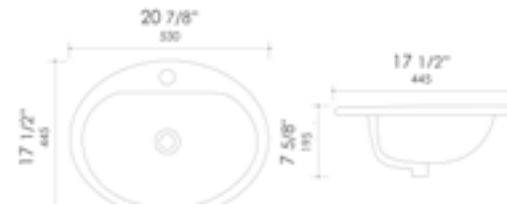

White

20 7/8" x 17 1/2" x 7 5/8"
15 lbs.