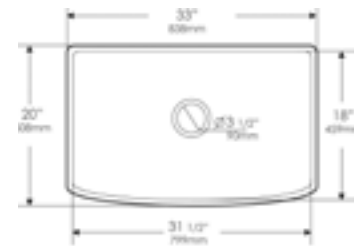

ABFC3320S **SMOOTH** Curved Apron Single Bowl White

33" x 20" x 10"
83 lbs.

33" x 20" x 10"
83 lbs.