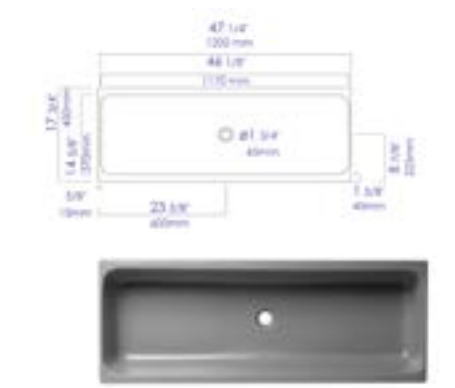

AB39TRGM

Grey Matte

39" x 14" x 7"
70 lbs.

AB48TRGM

Grey Matte

47 1/4" x 17 3/4" x 7 7/8"
93 lbs.

These three sinks are reversible, with concave design on one side and a lip design on the other side.

P-TRAPS & POP-UP DRAINS