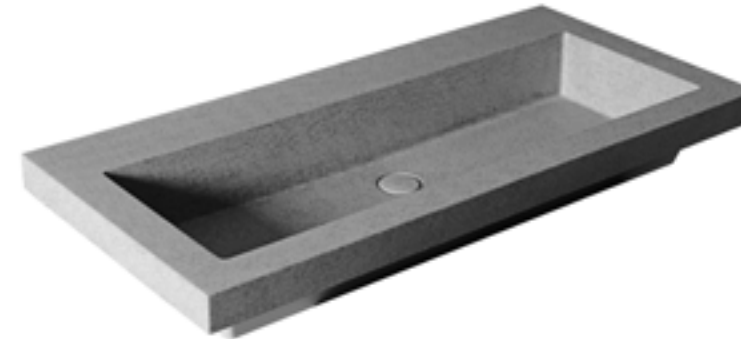

ABCO40TR

Concrete

39 1/4" x 18 1/2" x 5"
62.5 lbs.

Concrete

48" x 18" x 3 1/4"
99 lbs.