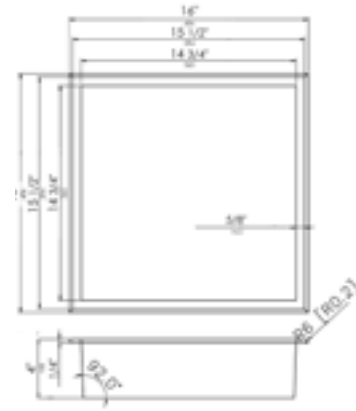

ABNC1212

Black Matte/White

12" x 12" Square stainless steel shower / bathroom niche

ABNC1616

Black Matte/White

16" x 16" Square stainless steel shower / bathroom niche

ABN1212

PSS, BSS