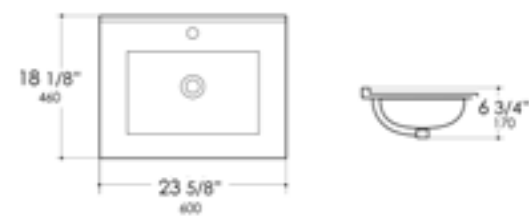

White

20 7/8" x 17 1/2" x 7 5/8"
15 lbs.

ABC803 Drop In

White

23 5/8" x 18 1/8" x 6 3/4"
28 lbs.

ABC601 Under Mount

White

16 7/8" x 16 7/8" x 6 3/4"
14 lbs.