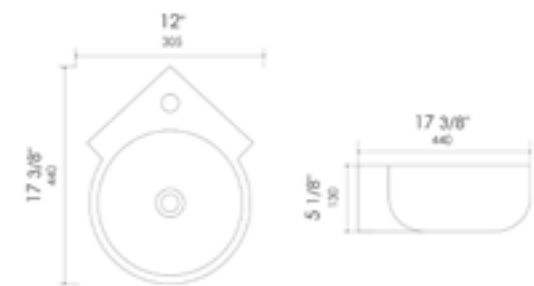

White

12" x 17 3/8" x 5 1/8"
14 lbs.