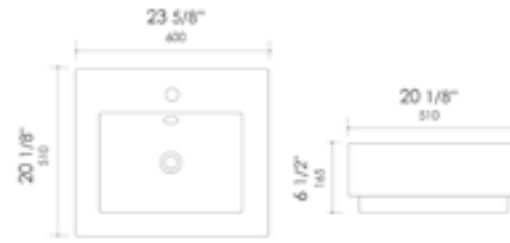

Black & White

15 1/8" x 15 1/8" x 4 3/4"
13 lbs.

ABC701 Semi Recessed

White

23 5/8" x 20 1/8" x 6 1/2"
46 lbs.

ABC702 Semi Recessed

White

19 1/8" x 19 1/8" x 5 3/4"
25 lbs.