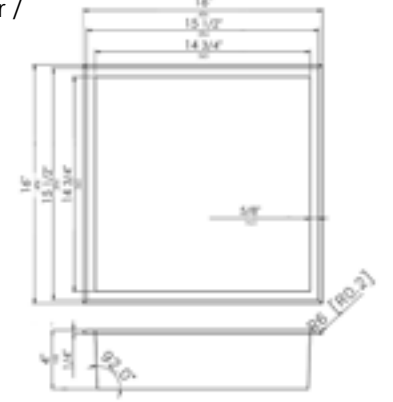

Black/Gold/Copper

ABNP2412