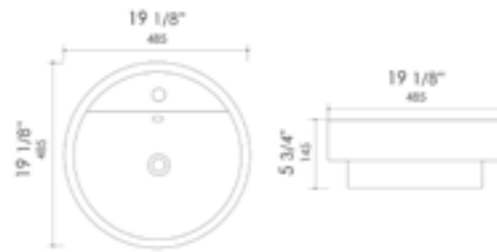

Black & White

15 1/8" x 15 1/8" x 4 3/4"
13 lbs.

ABC701 Semi Recessed

White

23 5/8" x 20 1/8" x 6 1/2"
46 lbs.

ABC702 Semi Recessed

White

19 1/8" x 19 1/8" x 5 3/4"
25 lbs.