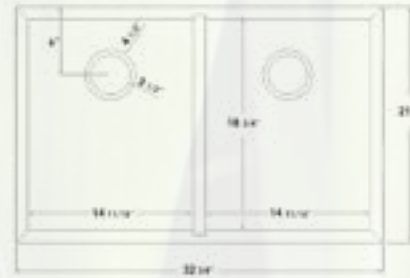

BAMBOO FARM SINK

AB3321

Double bowl

32 5/8" x 21" x 9 7/8"
53 lbs.

AB3021

Single bowl

30" x 21" x 9 7/8"
48 lbs.