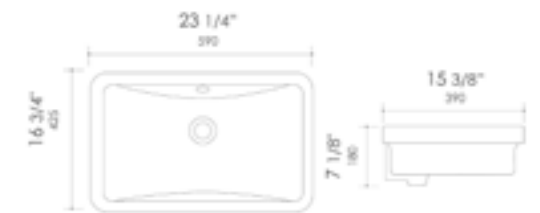

ABC602 Under Mount

White

22 1/2" x 16 3/4" x 8 1/4"
20 lbs.

ABC603 Under Mount

White

23 1/4" x 16 3/4" x 7 1/8"
19 lbs.

ABC113 Wall Mount

White