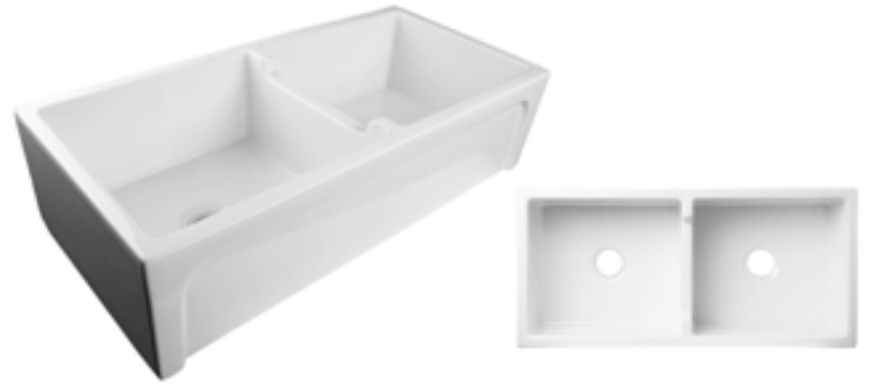

Grid ABGR3618L

ABF3618 **SMOOTH** Apron Single Bowl

White Black Matte
Grey Matte

36" x 18" x 10"
86 lbs.

Grid ABGR36

AB536 **SMOOTH** Front Apron

White

36" x 20" x 10"

AB3618HS **SMOOTH / FLUTED**
Reversible

White Biscuit Black Matte
Black Glossy

36" x 18" x 10"
87 lbs.

Smooth

Grid ABGR3618H

ABFC3620S **CURVED** Apron Single Bowl

White

36" x 20" x 10"
84 lbs.

Grid Included

AB3918ARCH **ARCHED** Front Apron

White Biscuit

39" x 18" x 10"
169 lbs.

Grid ABGR3918

AB3918DB **SMOOTH** Front Apron

White

39" x 18" x 10"
169 lbs.