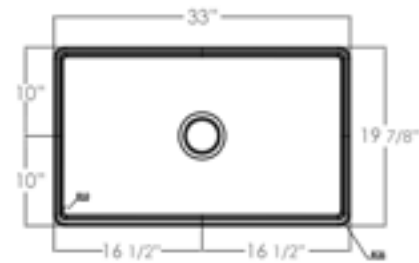

White Black Matte
Grey Matte

33" x 18" x 10"
84 lbs.