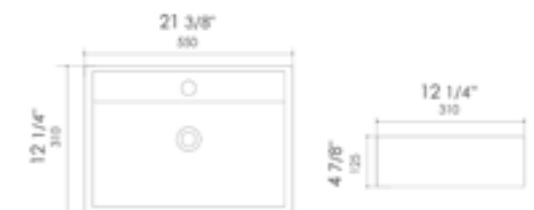

ABC121 Wall Mount

White

12" x 17 3/8" x 5 1/8"
14 lbs.

ABC122 Wall Mount

White

21 3/8" x 12 1/4" x 4 7/8"
22 lbs.

BATHROOM CERAMIC SINKS

AB110 Wall Mount