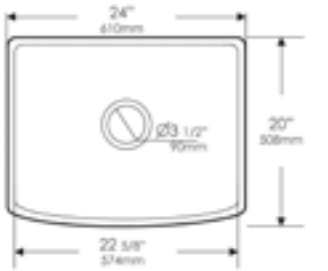

White Biscuit Black Matte

24" x 18 1/8" x 10"
97 lbs.