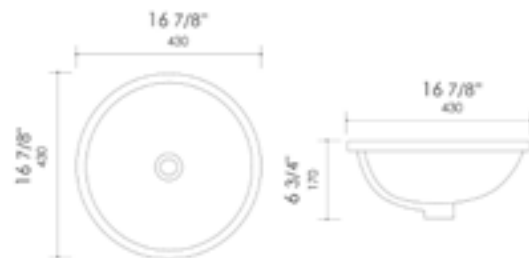

White

20 7/8" x 17 1/2" x 7 5/8"
15 lbs.

ABC803 Drop In

White

23 5/8" x 18 1/8" x 6 3/4"
28 lbs.

ABC601 Under Mount

White

16 7/8" x 16 7/8" x 6 3/4"
14 lbs.