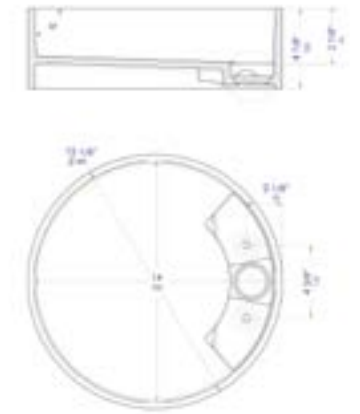

ABRS15R

White Matte

15 1/8" x 15 1/8" x 4 7/8"
13 lbs.

ABRS15RBM

Black & White

15 1/8" x 15 1/8" x 4 7/8"
12 lbs.

ABRS2014

White Matte