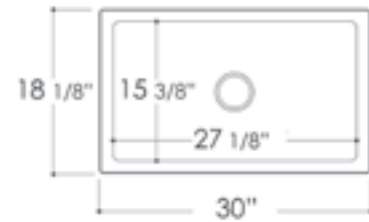

29 7/8" x 18 1/8" x 10"
97 lbs.

Smooth

Grid ABGR3018

AB3018SB **SMOOTH** Front Apron

White Biscuit

30" x 18" x 10"
111 lbs.

Grid ABGR3018

FIRECLAY FARM SINKS