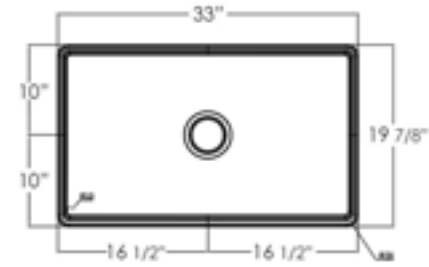

Sharp

Grid ABGR3318

AB532 **FLUTED** Front Apron

White

33" x 20" x 10"
99 lbs.

Grid GR533

AB533 **SMOOTH** Front Apron

White