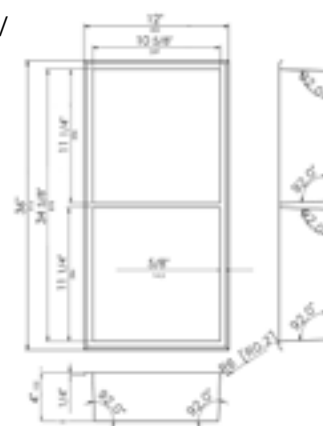

ABN2412 24" x 12" Horizontal stainless steel shower / bathroom niche

PSS, BSS

ABNC0836

Black Matte/White

8" x 36" Three shelf stainless steel shower / bathroom niche

ABNC1224

Black Matte/White

12" x 24" Two shelf stainless steel shower / bathroom niche