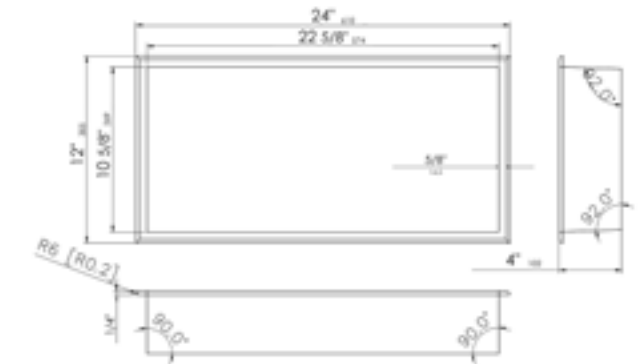

24" x 12" Horizontal PVD stainless steel shower / bathroom niche

Black/Gold/Copper

ABNP0836