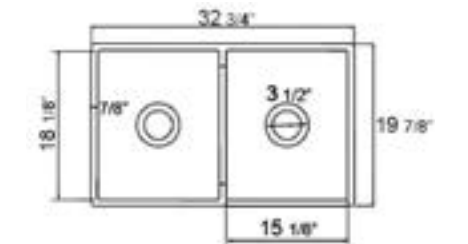

White

31 3/4" x 17 3/4" x 8 1/2"
72 lbs.

White

31 3/4" x 17 3/4" x 8 1/2"
67 lbs.

GR512L, GR512R	Grid
ABKF3783-BN	Faucet
AB5123-W	Fireclay Farm Sink

White

32 3/4" x 19 7/8" x 10"
103 lbs.

AB538 **SMOOTH** Front Apron

White

32 3/4" x 19 7/8" x 10"
103 lbs.

GR538	Grid
AB2039S	Faucet
AB537-W	Fireclay Farm Sink
AB5004-BSS	Soap Dispenser
AB5008-BSS	Water Dispenser