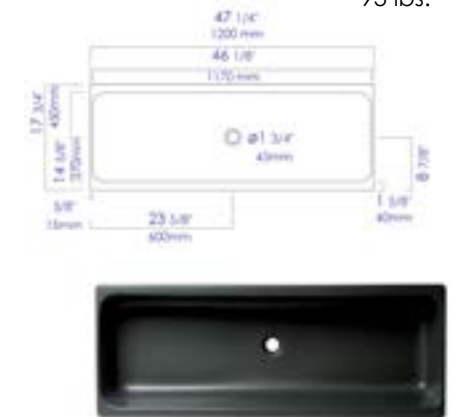

47 1/4" x 17 3/4" x 7 7/8"
93 lbs.

AB5009
Pop-Up Drain without Overflow
PSS, BSS

AB39TRBM

Black Matte

39" x 14" x 7"
70 lbs.

AB48TRBM

Black Matte

47 1/4" x 17 3/4" x 7 7/8"
93 lbs.