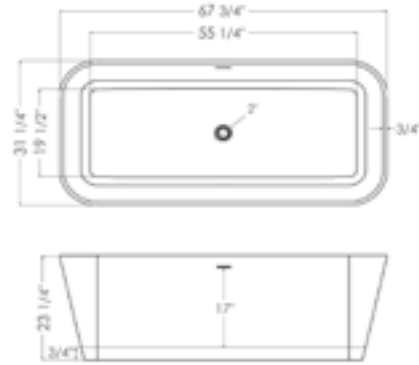

AB9952BM Solid Surface Black & White Matte Rectangular Soaking Tub 67" x 31" x 23"