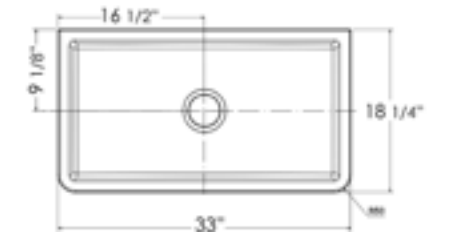

White Biscuit

36" x 18" x 10"
158 lbs.

White Biscuit

36" x 18" x 10"
158 lbs.

White Black Glossy
Black Matte

33 1/8" x 18 1/8" x 10"
76 lbs.

Smooth

Concrete Color

32 5/8" x 20 7/8" x 9 7/8"
122 lbs.

Fluted

Reversible Sharp or Round
Edged Corners

White

33" x 18 1/4" x 10"
132 lbs.

Sharp