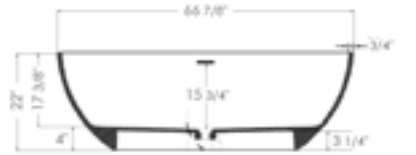

AB9941 Solid Surface Oval Soaking Tub 67" x 39" x 22"