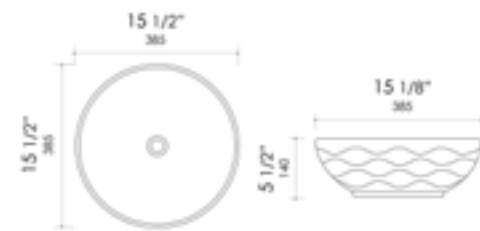

15 1/2" x 15 1/2" x 5 1/2"
14 lbs.

ABC910 Above Mount White

22" x 18 1/8" x 5 1/2"
27 lbs.

ABC911 Above Mount White

21 5/8" x 17 1/2" x 5 1/4"
24 lbs.

ABC912 Above Mount White

16 1/2" x 16 1/2" x 4 3/4"
16 lbs.