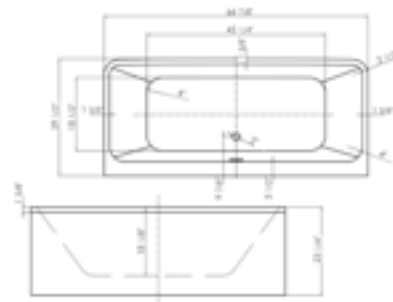

67" x 29 1/2" x 23 1/4"
97 lbs.

FREE STANDING CEDAR WOOD TUBS

AB1103

Cedar Wood

59" x 25 5/8" x 26 3/4"
122 lbs.

AB1105

Cedar Wood

63" x 28 3/8" x 34 1/4"
122 lbs.