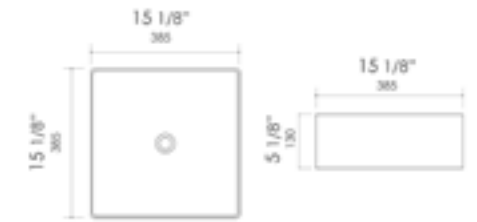

White, Black Matte

15 1/8" x 15 1/8" x 5 1/8"
25 lbs.