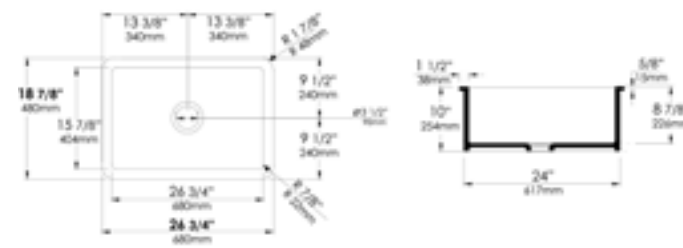

White Black Matte
Grey Matte

27" x 18" x 10"
55 lbs.

White Black Matte
Grey Matte

32" x 19" x 10"
34 lbs.