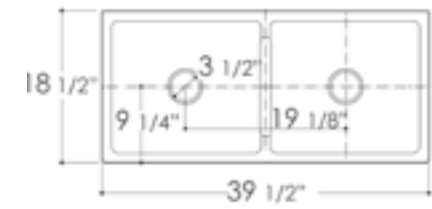

Grid Included

AB3918ARCH **ARCHED** Front Apron

White Biscuit

39" x 18" x 10"
169 lbs.

Grid ABGR3918

AB3918DB **SMOOTH** Front Apron

White

39" x 18" x 10"
169 lbs.