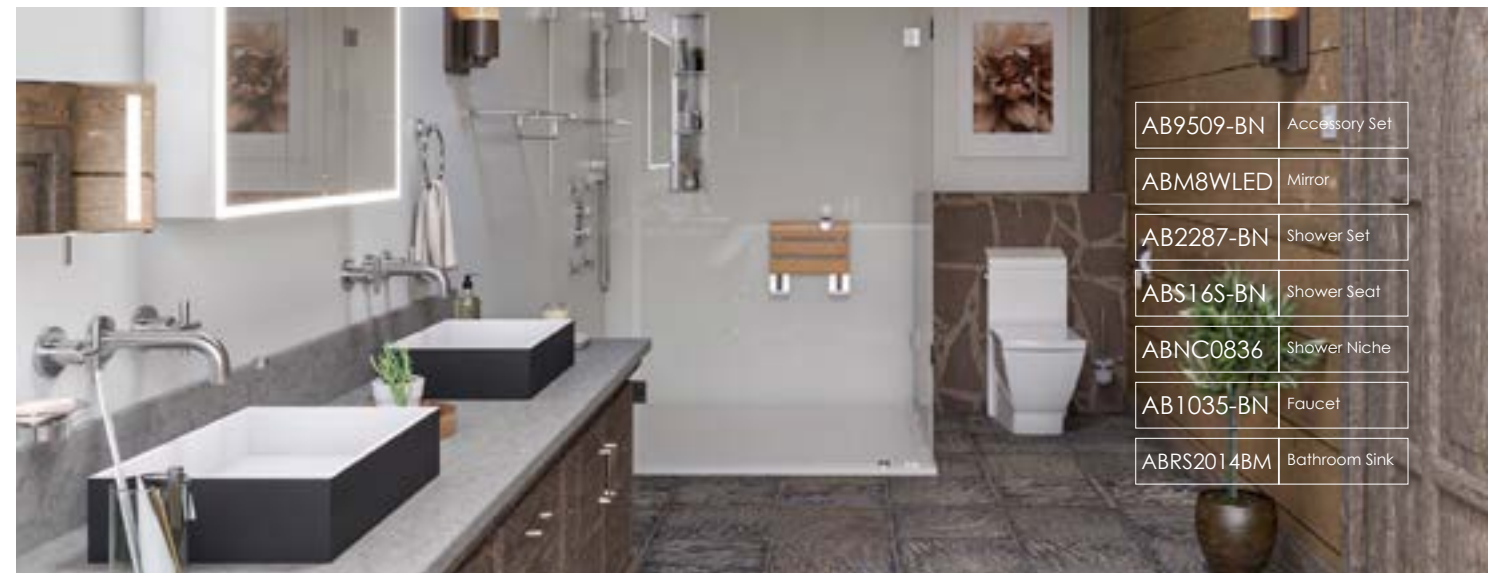

- AB9509-BN Accessory Set
- ABM8WLED Mirror
- AB2287-BN Shower Set
- ABS16S-BN Shower Seat
- ABNC0836 Shower Niche
- AB1035-BN Faucet
- ABRS2014BM Bathroom Sink