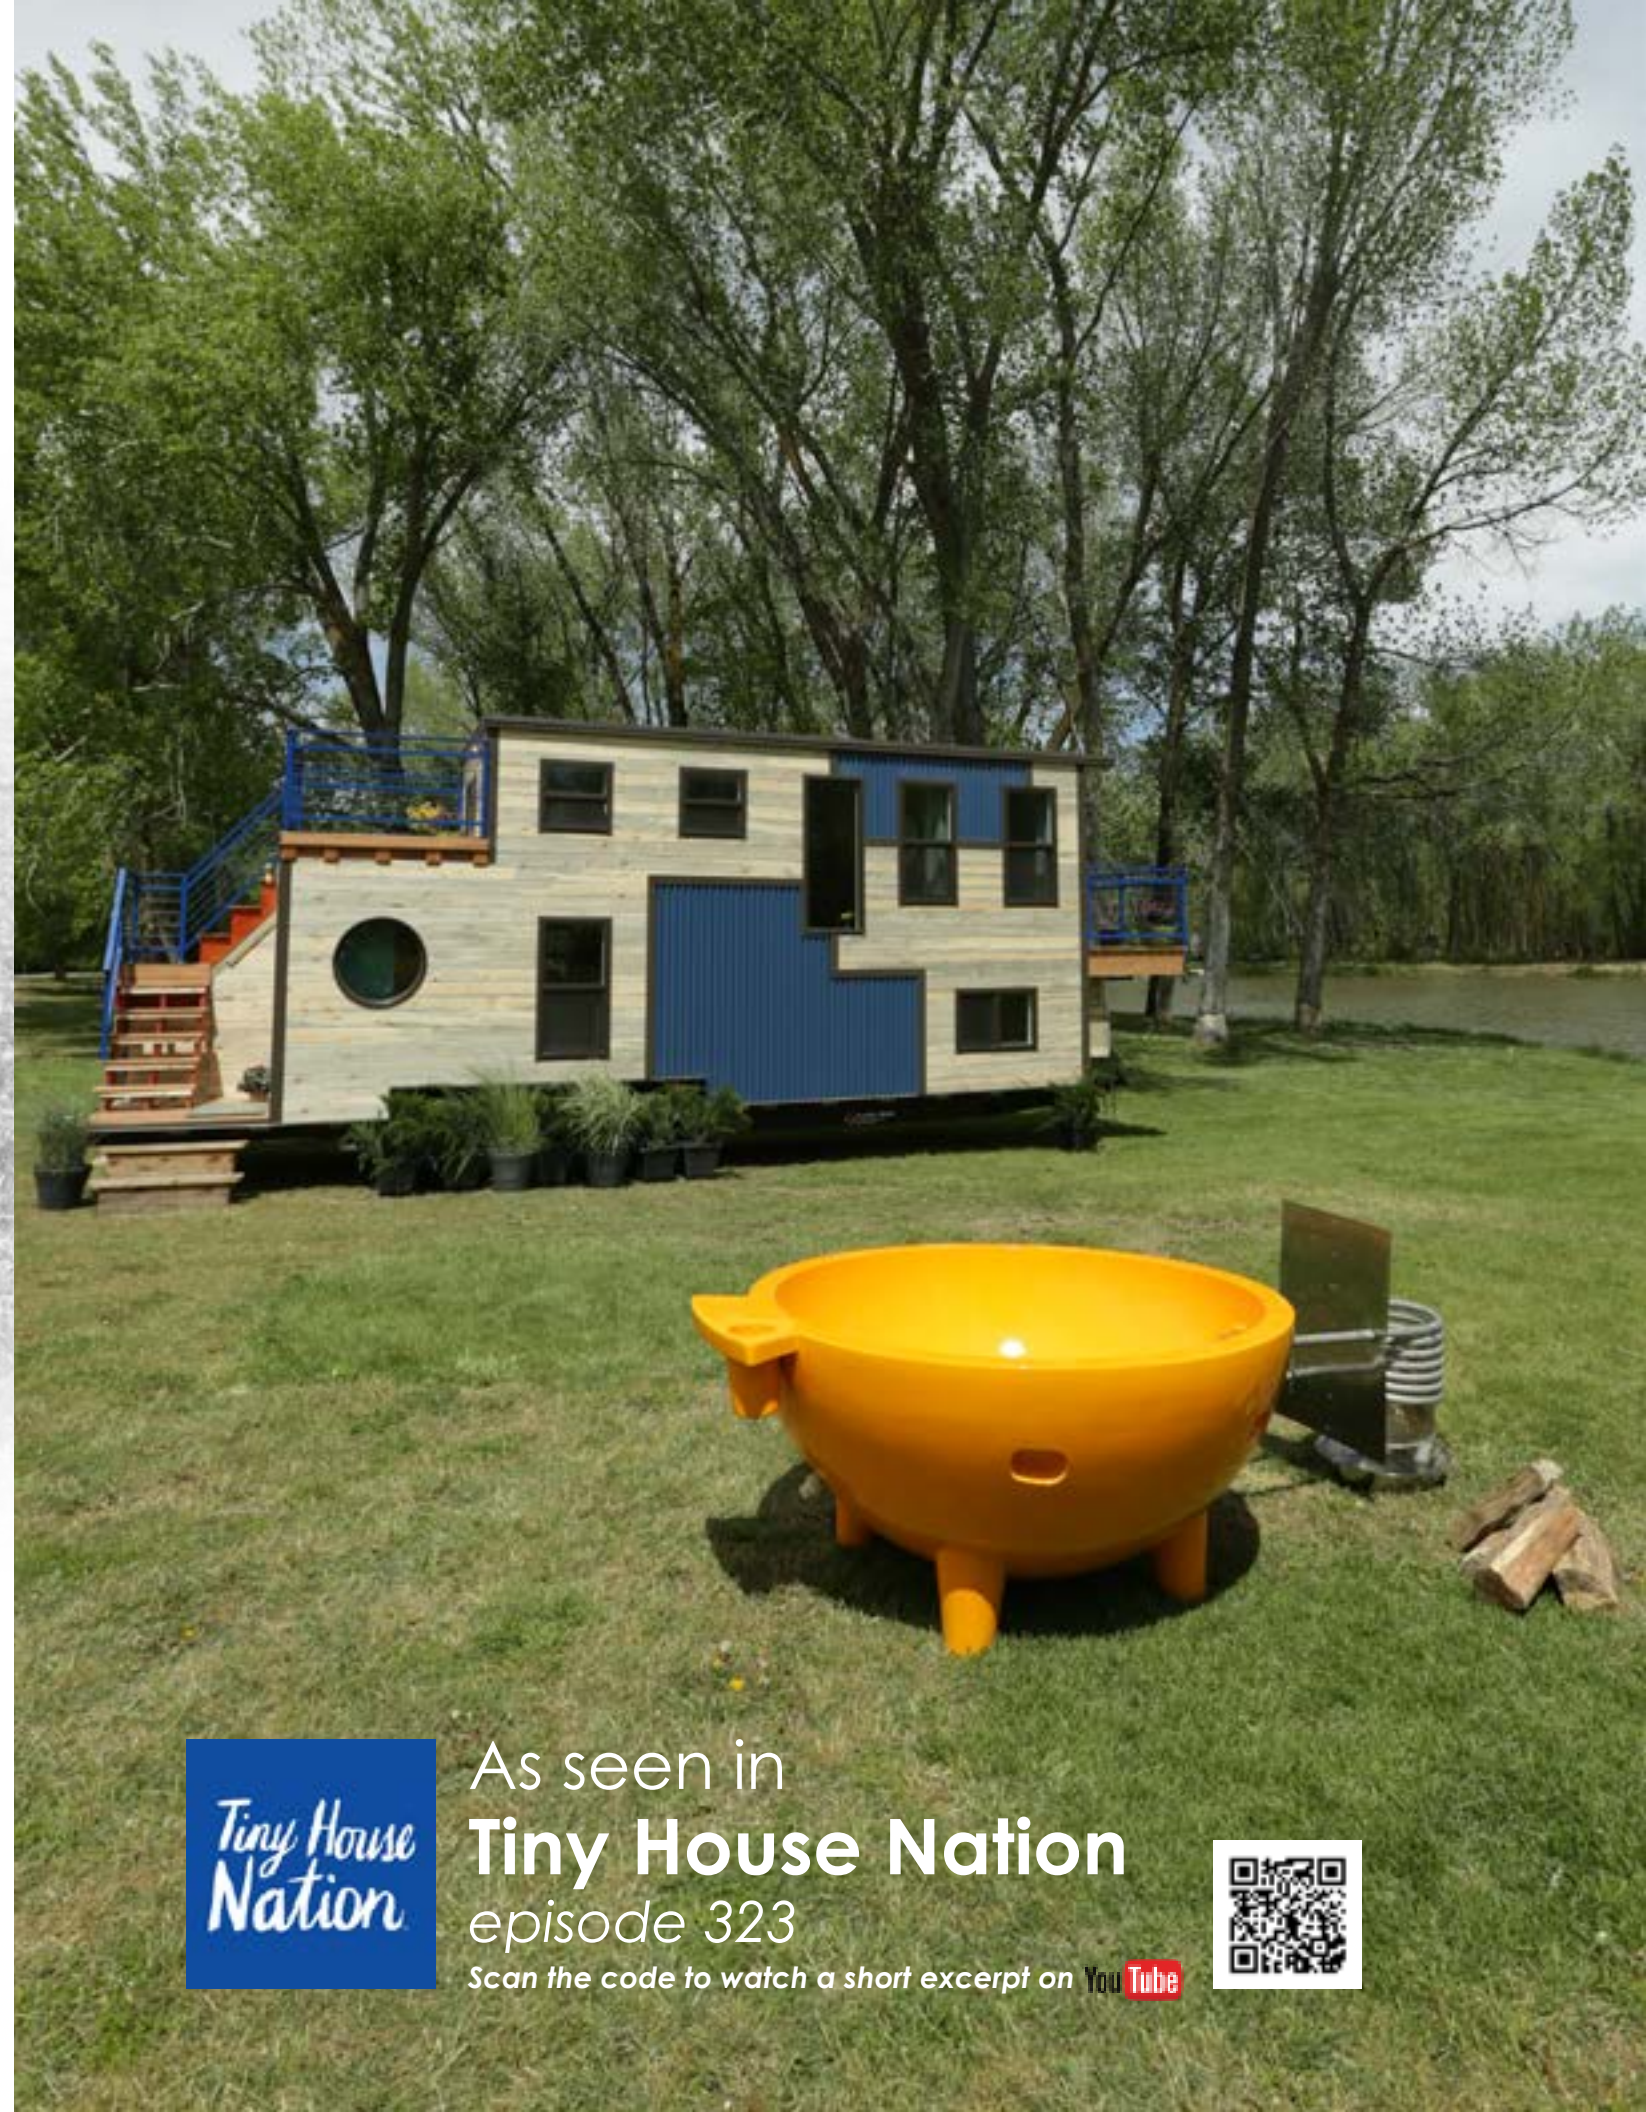

As seen in
Tiny House Nation
episode 323

Scan the code to watch a short excerpt on YouTube