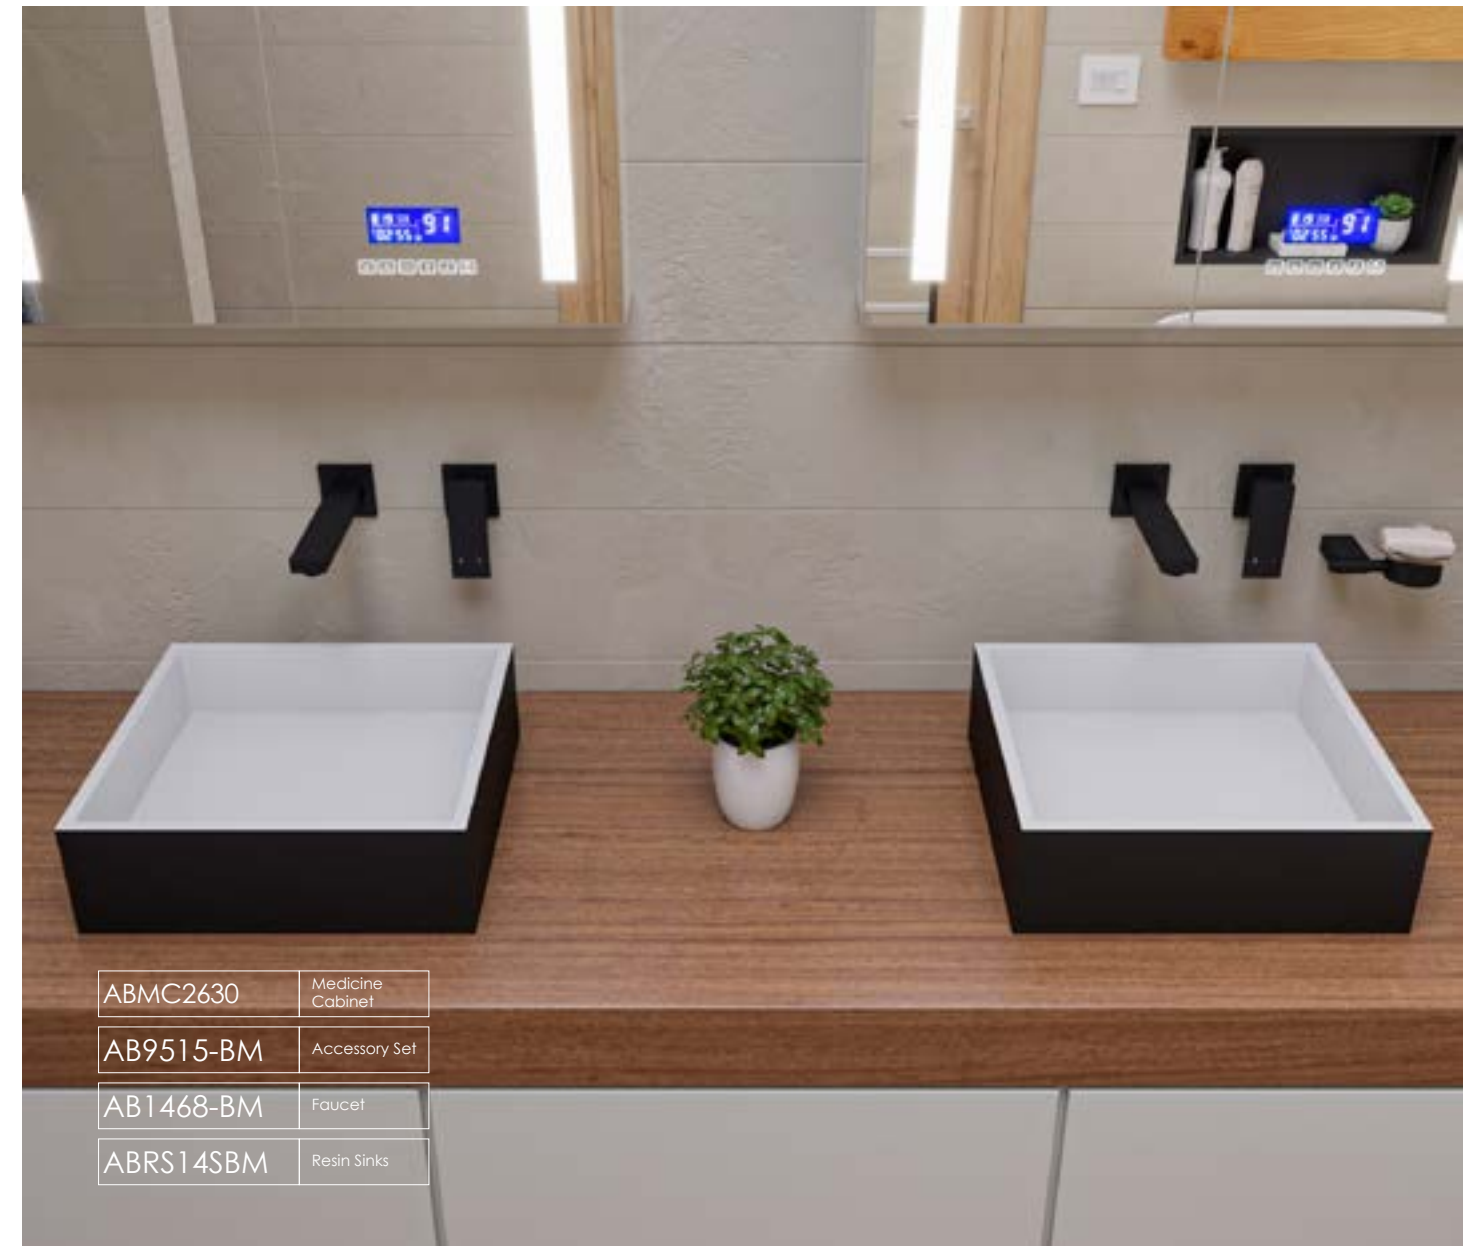

ABMC2630 Medicine Cabinet
AB9515-BM Accessory Set
AB1468-BM Faucet
ABR14SBM Resin Sinks