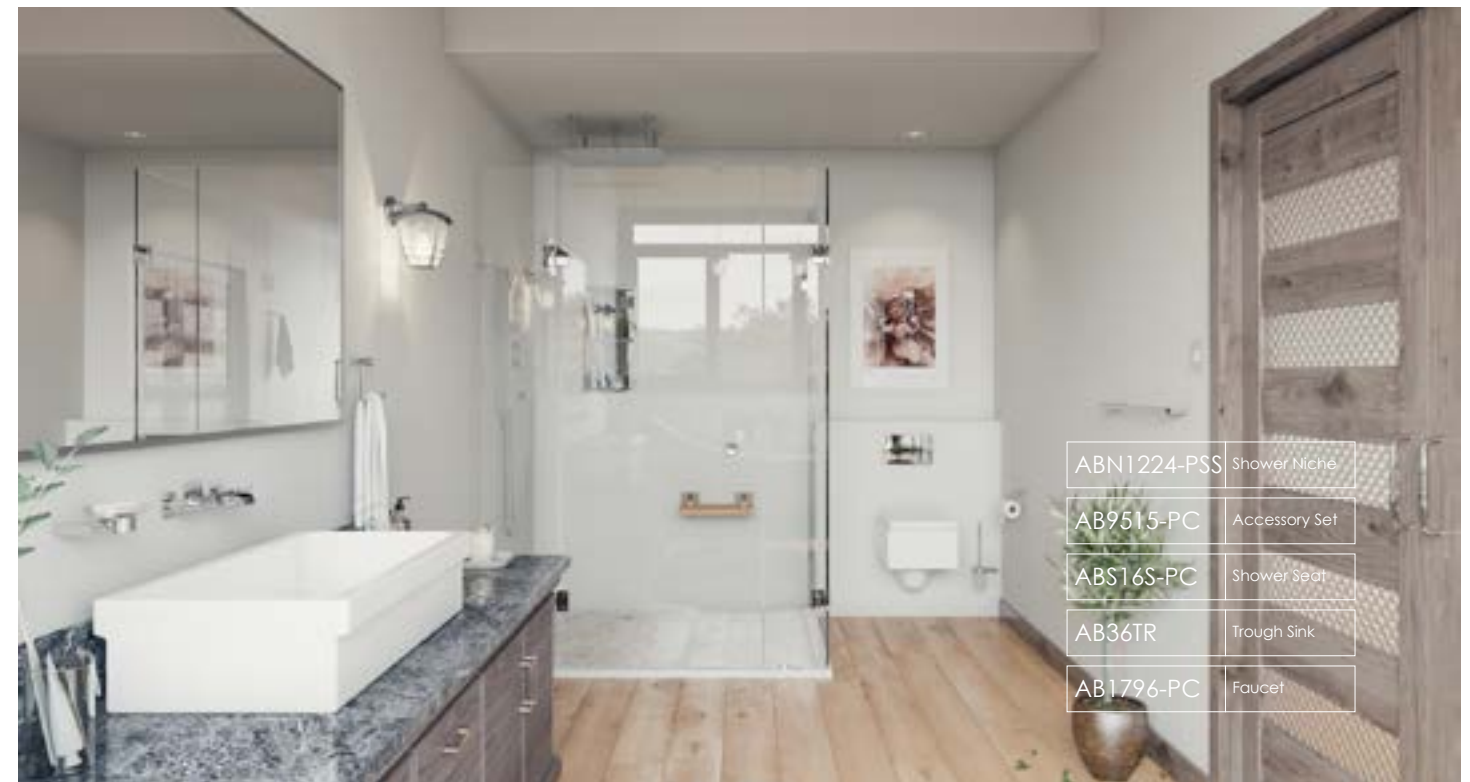

ABN1224-PSS	Shower Niche
AB9515-PC	Accessory Set
AB516S-PC	Shower Seat
AB36TR	Trough Sink
AB1796-PC	Faucet