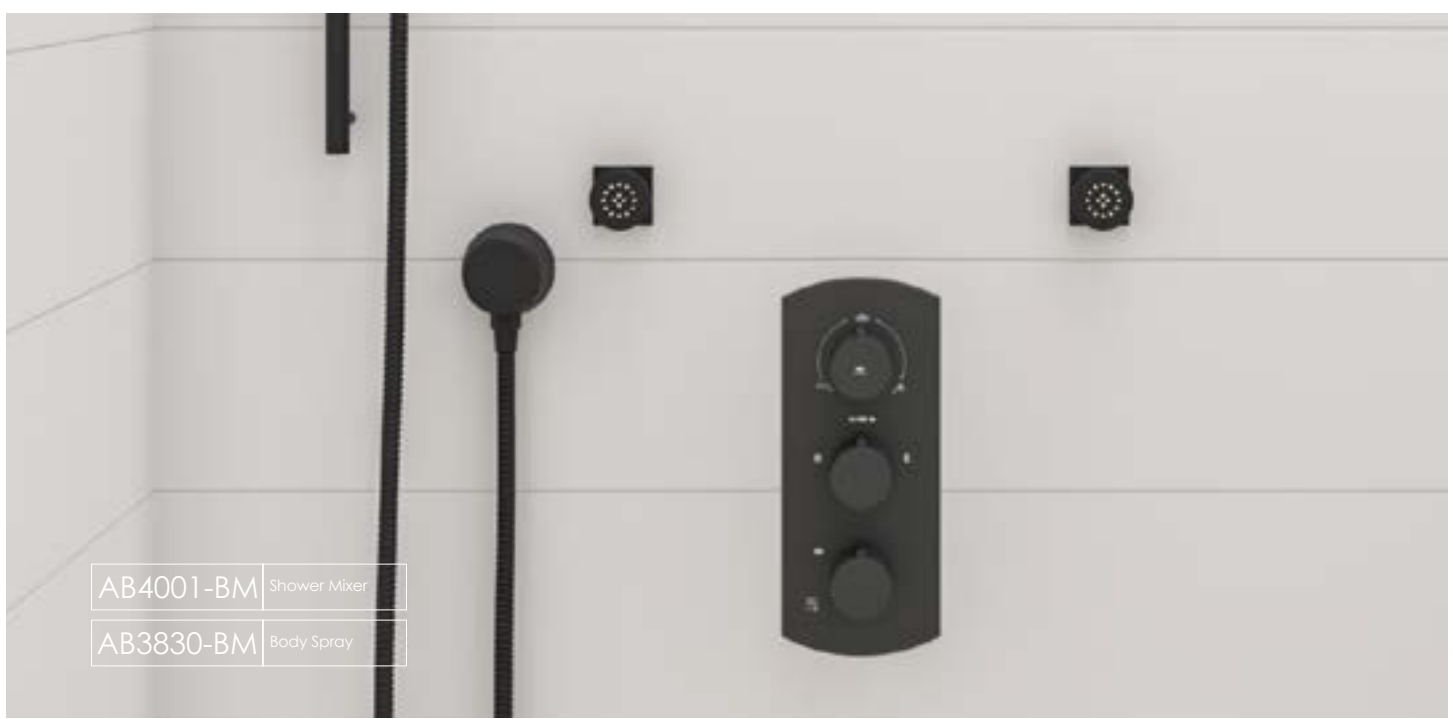

AB3820
2" Square Adjustable Shower Body Spray
2" x 2" x 1 3/4"
0.2 lbs.
Polished Chrome **$90** Brushed Nickel **$95**
Black Matte **$95**

AB3830
2" Round Adjustable Shower Body Spray
2" x 2" x 1 5/8"
0.5 lbs.
Polished Chrome **$85** Brushed Nickel **$100**
Black Matte **$95**

AB3801
Flush Mounted Shower Body Spray
4 1/8" x 4 1/8"
0.9 lbs.
Polished Chrome **$140** Brushed Nickel **$190**

AB12GSW
12" Raised Square Wall Mounted Shower Arm
2.5 lbs.
Polished Chrome **$155** Brushed Nickel **$195**

AB12GRW
12" Raised Round Wall Mounted Shower Arm
1.4 lbs.
Polished Chrome **$155** Brushed Nickel **$195**

ABSA16S
16" Square Shower Arm
0.8 lbs.
Polished Chrome **$135** Brushed Nickel **$155**
Black Matte **$145**

ABSA16R
16" Round Shower Arm
0.6 lbs.
Polished Chrome **$95**
Brushed Nickel/Black Matte **$105**

ABSA20S
20" Square Wall Shower Arm
0.9 lbs.
Polished Chrome **$165** Brushed Nickel **$165**
Black Matte **$165**

ABSA20R
20" Round Wall Shower Arm
0.7 lbs.
Polished Chrome **$110** Brushed Nickel **$130**
Black Matte **$125**

ABSA6S
6" Square Ceiling Shower Arm
0.4 lbs.
Polished Chrome **$60** Brushed Nickel **$75**
Black Matte **$70**

ABSA6R
6" Round Ceiling Shower Arm
0.3 lbs.
Polished Chrome **$45** Brushed Nickel **$60**
Black Matte **$55**

ABS17
17" Wide Foldable Teak Shower Seat with Backrest
17 1/4" x 15" x 15"
8.3 lbs.
Satin Aluminum/Black Matte **$380**

ABS14
14" Wide Foldable Teak Shower Seat
13 5/8" x 13"
4.4 lbs.
Polished Chrome **$270**
Brushed Nickel **$290**

ABS16S
16" Wide Foldable Teak Shower Seat with Square Hardware
15 3/4" x 13 3/8"
4.4 lbs.
Polished Chrome **$305**
Brushed Nickel/Black Matte **$330**

ABS16R
16" Wide Foldable Teak Shower Seat with Round Hardware
15 3/4" x 13 3/8"
4.4 lbs.
Polished Chrome **$330**
Brushed Nickel/Black Matte **$350**

The ALFI brand Folding Teak Shower Seat is a beautiful and practical accessory that provides a convenient and safe place to sit while showering, add warmth to the feel of your shower space. The shower seat is made of unstained natural teak wood leaving you to decide if you like the natural appeal or prefer to stain or oil the wood to match your style.

With an innovative and compact design, you can easily fold the seat down while showering, then fold it up and away for extra space when not in use. Install the shower seat at the height that works best for you.

When properly installed, the maximum safe loading weight on this seat is 330 lbs.

Includes all hardware. Requires special reinforced mounting & professional installation.