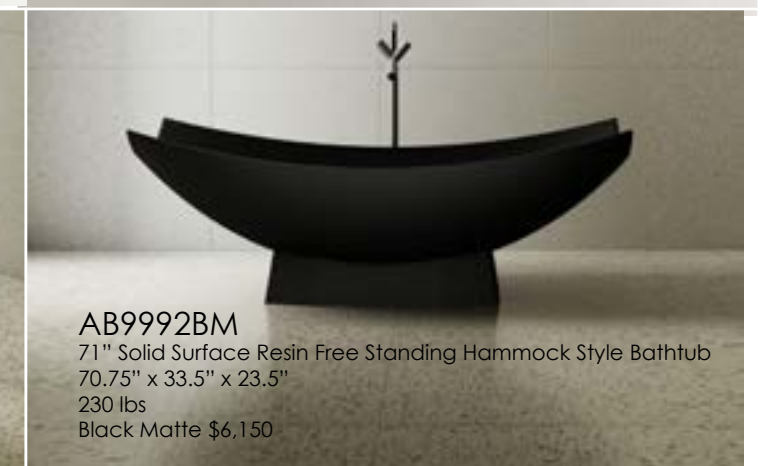

AB9991BM
71" Solid Surface Resin Free Standing Hammock Style Bathtub
70.75" x 31.5" x 23.5"
201 lbs
Black Matte $5,950

AB9992
71" Solid Surface Resin Free Standing Hammock Style Bathtub
70.75" x 33.5" x 23.5"
230 lbs
White Matte $5,650

AB9992BM
71" Solid Surface Resin Free Standing Hammock Style Bathtub
70.75" x 33.5" x 23.5"
230 lbs
Black Matte $6,150