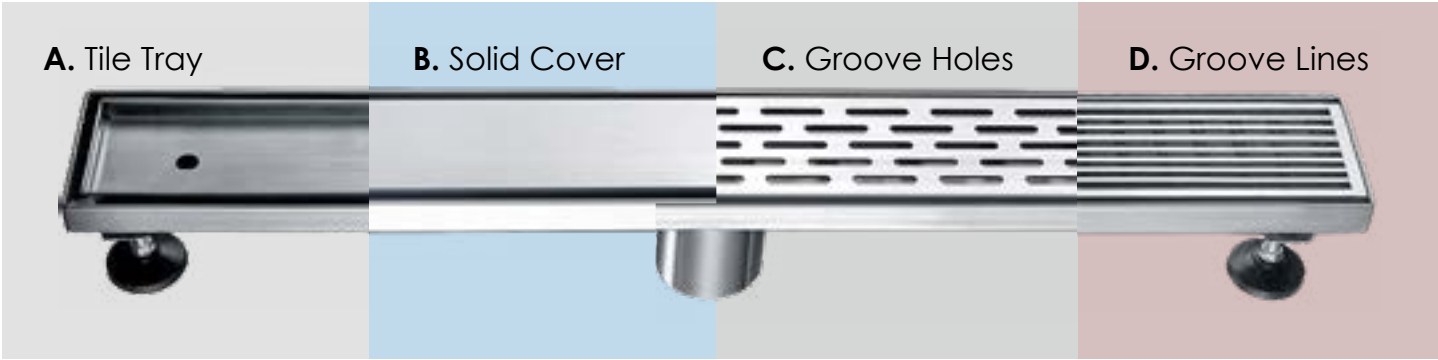

ABTPP77
PPVD Stainless Steel Toilet Paper Holder with Cover
1.15 lbs

Brushed Black/Copper **$135**
Brushed Gold **$125**

ABTPNC88
Powder Coated Stainless Steel ReCESSED Toilet Paper Holder Niche
2.65 lbs

White / Black Matte **$350**

ABLD24B
24" Stainless Steel Linear Shower Drain with Solid Cover
3.6 lbs.
Brushed Stainless Steel **$205**
Polished Stainless Steel **$220** Black Matte **$235**

ABLD24C
24" Stainless Steel Linear Shower Drain with Groove Holes
3.6 lbs.
Brushed Stainless Steel **$220**
Black Matte **$295**

ABLD24D
24" Stainless Steel Linear Shower Drain with Groove Lines
3.6 lbs.
Brushed Stainless Steel **$315**

ABLD32A
32" Stainless Steel Linear Shower Drain with tray ready for your tile insert.
4.9 lbs.
Brushed Stainless Steel **$235**

ABLD32B
32" Stainless Steel Linear Shower Drain with Solid Cover
4.9 lbs.
Brushed Stainless Steel **$215**
Black Matte **$345** Polished Stainless Steel **$240**

ABLD32C
32" Stainless Steel Linear Shower Drain with Groove Holes
4.9 lbs.
Brushed Stainless Steel **$255**
Black Matte **$395**

ABLD32D
32" Stainless Steel Linear Shower Drain with Groove Lines
4.9 lbs.
Brushed Stainless Steel **$390**

ABLD36A
36" Stainless Steel Linear Shower Drain with tray ready for your tile insert.
5.5 lbs.
Brushed Stainless Steel **$270**

ABLD36B
36" Stainless Steel Linear Shower Drain with Solid Cover
5.5 lbs.
Brushed Stainless Steel **$250**
Black Matte **$350** Polished Stainless Steel **$285**

ABLD36C
36" Stainless Steel Linear Shower Drain with Groove Holes
5.5 lbs.
Brushed Stainless Steel **$310**
Black Matte **$420**

ABLD36D
36" Stainless Steel Linear Shower Drain with Groove Lines
5.5 lbs.
Brushed Stainless Steel **$460**