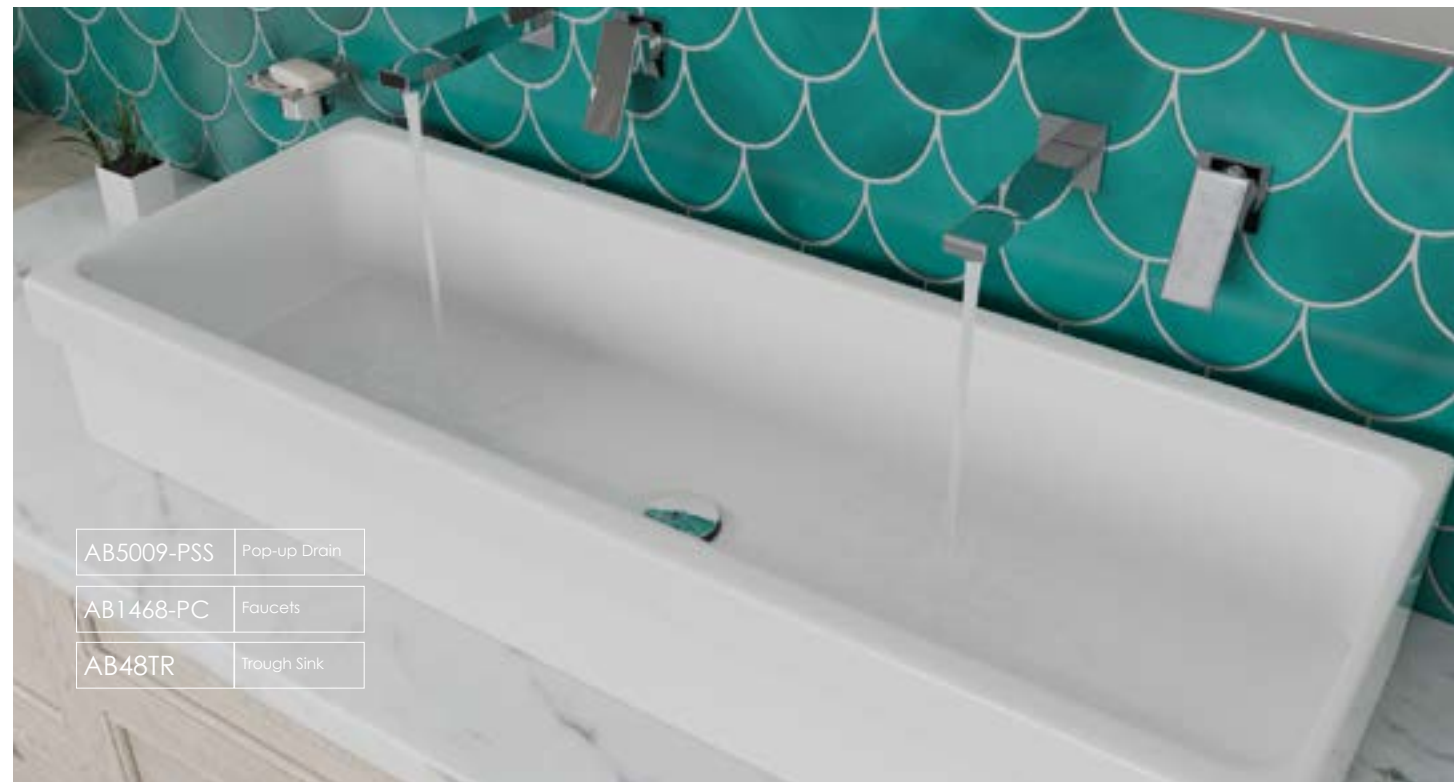

AB36TR 36" Above Mount Fireclay Bath Trough Sink 35 1/2" x 17 3/4" x 7 7/8" 66 lbs. 2" - 2 1/2" Drain AB5009 White $890	AB36TRBM 36" Black Matte Above Mount Fireclay Bathroom Trough Sink 35 1/2" x 17 3/4" x 7 7/8" 66 lbs. 2" - 2 1/2" Drain AB5009 Black $1,150
AB36TRGM 36" Grey Matte Above Mount Fireclay Bathroom Trough Sink 47 1/4" x 17 3/4" x 7 7/8" 93 lbs. 2" - 2 1/2" Drain AB5009 Grey $1,150	AB39TR 39" White Above Mount Fireclay Bathroom Trough Sink 39" x 14" x 7" 70 lbs. 2" - 2 1/2" Drain AB5009 White $1,300
AB39TRBM 39" Black Matte Above Mount Fireclay Bathroom Trough Sink 39" x 14" x 7" 70 lbs. 2" - 2 1/2" Drain AB5009 Black $1,700	AB39TRGM 39" Grey Matte Above Mount Fireclay Bathroom Trough Sink 39" x 14" x 7" 70 lbs. 2" - 2 1/2" Drain AB5009 Grey $1,700
AB48TR 48" Above Mount Fireclay Bath Trough Sink 47 1/4" x 17 3/4" x 7 7/8" 93 lbs. 2" - 2 1/2" Drain AB5009 White $1,050	AB48TRBM 48" Black Matte Above Mount Fireclay Bathroom Trough Sink 47 1/4" x 17 3/4" x 7 7/8" 93 lbs. 2" - 2 1/2" Drain AB5009 Grey $1,250
AB48TRGM 48" Grey Matte Above Mount Fireclay Bathroom Trough Sink 47 1/4" x 17 3/4" x 7 7/8" 93 lbs. 2" - 2 1/2" Drain AB5009 Grey $1,250	

AB5009-PSS	Pop-up Drain
AB1468-PC	Faucets
AB48TR	Trough Sink

AB106 Porcelain Wall Mount Basin 17 1/4" x 13 1/2" x 7 3/4" 17 lbs. White $280	AB110 20" D-Bowl Porcelain Wall Mount Basin 19 3/4" x 18 7/8" x 5 1/2" 31 lbs. White $590
AB8055 Without Overflow Ceramic Pop-Up Drain 1 lb. White $90 Black Matte $95	AB8056 With Overflow Ceramic Pop-Up Drain 1 lb. White $90 Black Matte $95
AB9055 Without Overflow Pop Up Drain for Bathroom Sinks 1 lb. Polished Chrome $70 Brushed Nickel $85 Black Matte $85	AB9056 With Overflow Pop Up Drain for Bathroom Sink 1 lb. Polished Chrome $70 Brushed Nickel $85 Black Matte $85
AB5009 Without Overflow 2" - 2 1/2" Pop Up Drain for Trough Sinks 1 lb. Works with AB36TR & AB48TR. Polished / Brushed Stainless Steel $155	ABCO7055 Concrete pop up drain for bathroom sinks with no overflow. 1 lb. Concrete $80
AB9026 Solid Brass Square Modern Decorative Bottle P-Trap Polished Chrome $145 Brushed Nickel $155	AB9005 Solid Brass Round Modern Decorative Bottle P-Trap Polished Chrome $125 Brushed Nickel $145