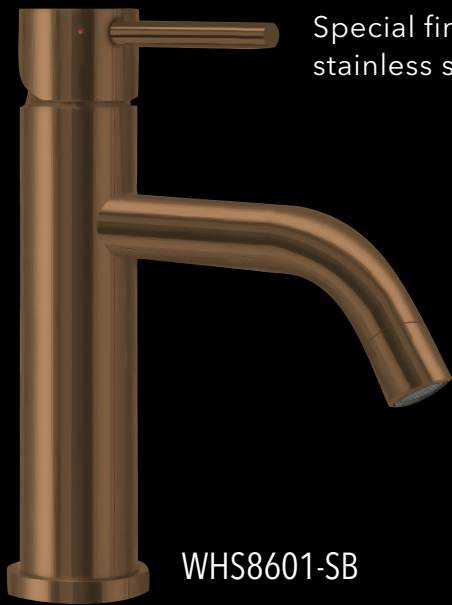

Special finishes for matching stainless steel basins

WHS8601-SB