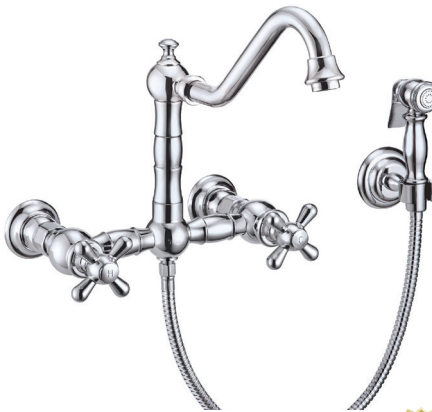

WHKWCR3-9402-NT CROSS HANDLE

Dimensions:

Spout Reach: 9³/₈"

Spout Height: 7³/₄"

Overall Height: 10"

10 lbs.

Wall mount faucet with a long traditional swivel spout, cross handles and a solid brass side spray.

- 8" center-to-center spread
- Complete finished solid brass side spray
- **Can be used without sidespray**
- Watersense compliant 1.5 GPM
- 24" length hose
- **Patented Design**

PRICE	COLOR
$1,020	Polished Chrome
$1,170	Brushed Nickel
$1,170	Polished Nickel
$1,170	Antique Brass
$1,170	Oil Rubbed Bronze