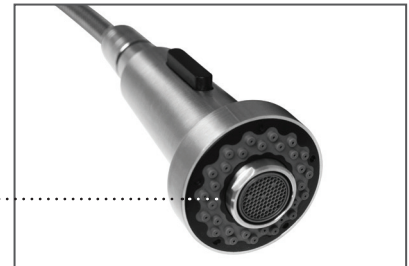

PRICE	COLOR
\$690	Brushed Stainless Steel
\$790	Polished Stainless Steel

DUAL-MODE PULL-DOWN SPRAY HEAD

Stream and spray.....

WHS6800-PDK

LEVER HANDLE

Dimensions:

Spout Reach: 8"

Spout Height: 10⅞"