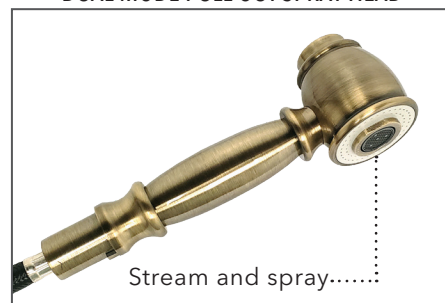

- Spout Reach: 8"
- Spout Height: 5³/₄"
- Overall Height: 8¹/₈"

10 lbs.

Single hole, single lever handle faucet with a pull-out spray head.

- Swivel spout
- Two-mode spray head (stream and spray)
- Complete finished solid brass pull-out spray head
- Watersense compliant 1.5 GPM

PRICE	COLOR
\$875	Polished Chrome
\$1,020	Brushed Nickel
\$1,020	Polished Nickel
\$1,020	Antique Brass
\$1,020	Oil Rubbed Bronze

DUAL-MODE PULL-OUT SPRAY HEAD

WHKTSL3-2200-NT
LEVER HANDLE

Dimensions:

- Spout Reach: 9¹/₂"
- Spout Height: 6¹/₈"
- Overall Height: 8¹/₂"