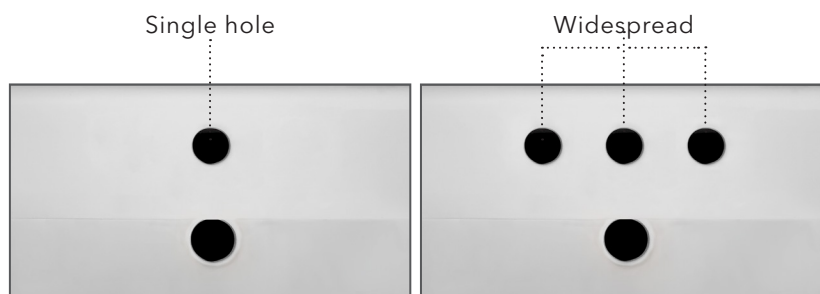

AR874-GB001

Dimensions: L x W x H

Inside bowl: 20" x 13⁵/₈" x 5¹/₈"

Overall: 40¹/₄" x 22³/₄" x 36¹/₂"

98 lbs.

Rectangular console with large oval bowl.

- Backsplash
- Ceramic leg supports
- Chrome overflow
- Rear center drain location

PRICE	COLOR
$1,975	White (AR864-GB001)

PRICE	COLOR
$2,140	White (AR874-GB001)

Note: available with a widespread(3H) or single-hole(1H) faucet drilling.

Specify from one of the models below when placing an order.