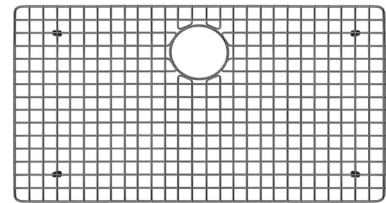

WHNCM3219

UNDERMOUNT

Dimensions: L x W x H

Inside bowl: 30" x 17" x 10"

Overall: 32" x 19" x 10"

27 lbs.

PRICE	COLOR
\$1,235	Brushed Stainless Steel

MATCHING GRID