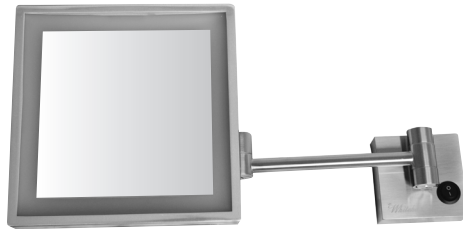

WHMR25

WALL MOUNT

Dimensions:

Full Reach: 16¾"

Overall: 8" x 8"

5 lbs.

Wall mount square magnifying mirror with LED lighting.

- Pivoting head
- 5x magnification
- Fully extendable arm
- Hard wired