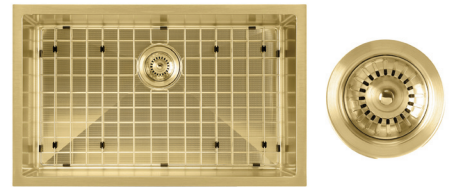

WHNPL3318
UNDERMOUNT/DROP-IN

Dimensions: L x W x H

Inside bowl: 31" x 16" x 10"

Overall: 33" x 18" x 10"

30 lbs.

PRICE	COLOR
$1,300	Brushed Stainless Steel
$1,500	Gunmetal
$1,500	Brass
$1,500	Copper
$1,500	Matte Black

Matching Grid and Basket Strainer Included