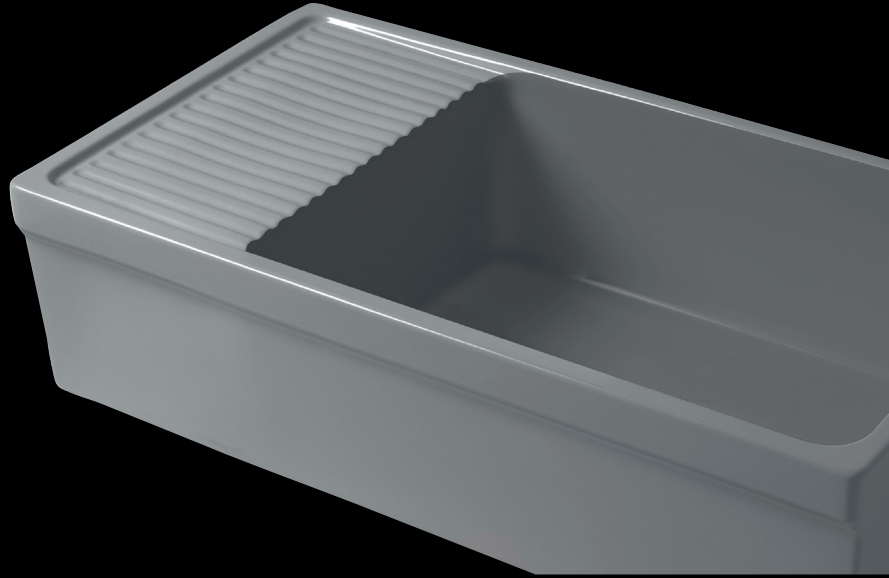

WHQD540-M

Whitehaus Collection fireclay sinks are finished with a glaze coating that provides both durability and shine for the sink's lifetime.

WHFLG03018

The glazing process ensures that your sink is stain/scratch resistant and impervious to threatening bacteria from food preparation.