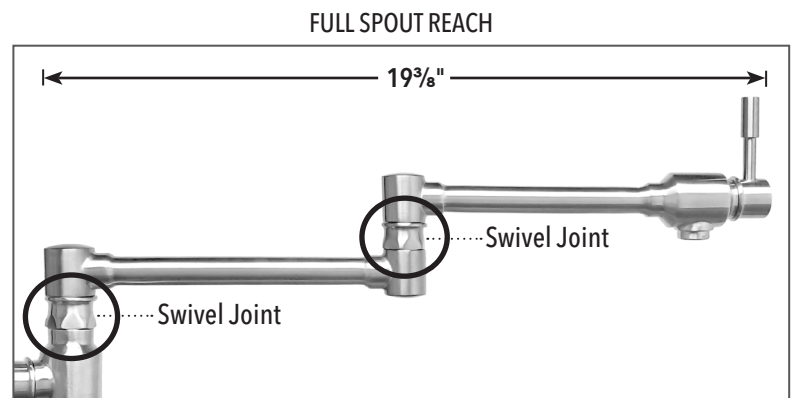

WHST10003-005SK
POT FILLER

Dimensions:

Spout Reach: 19³/₈"
Overall Height: 10¹/₂"

7 lbs.

Wall mount pot filler with lever handles.

- Lead free
- Solid stainless steel
- Single hole
- 1.8 GPM
- Double-jointed retractable swing spout
- Cold water only

PRICE	COLOR
$700	Brushed Stainless Steel

WHST10004-002SK
POT FILLER

Dimensions:

Spout Reach: 18"
Spout Height: 15"
Overall Height: 19¹/₈"

8 lbs.

Deck mount pot filler with lever handles.

- Lead free
- Solid stainless steel
- Single hole
- 1.8 GPM
- Double-jointed retractable swing spout
- Cold water only

PRICE	COLOR
$750	Brushed Stainless Steel