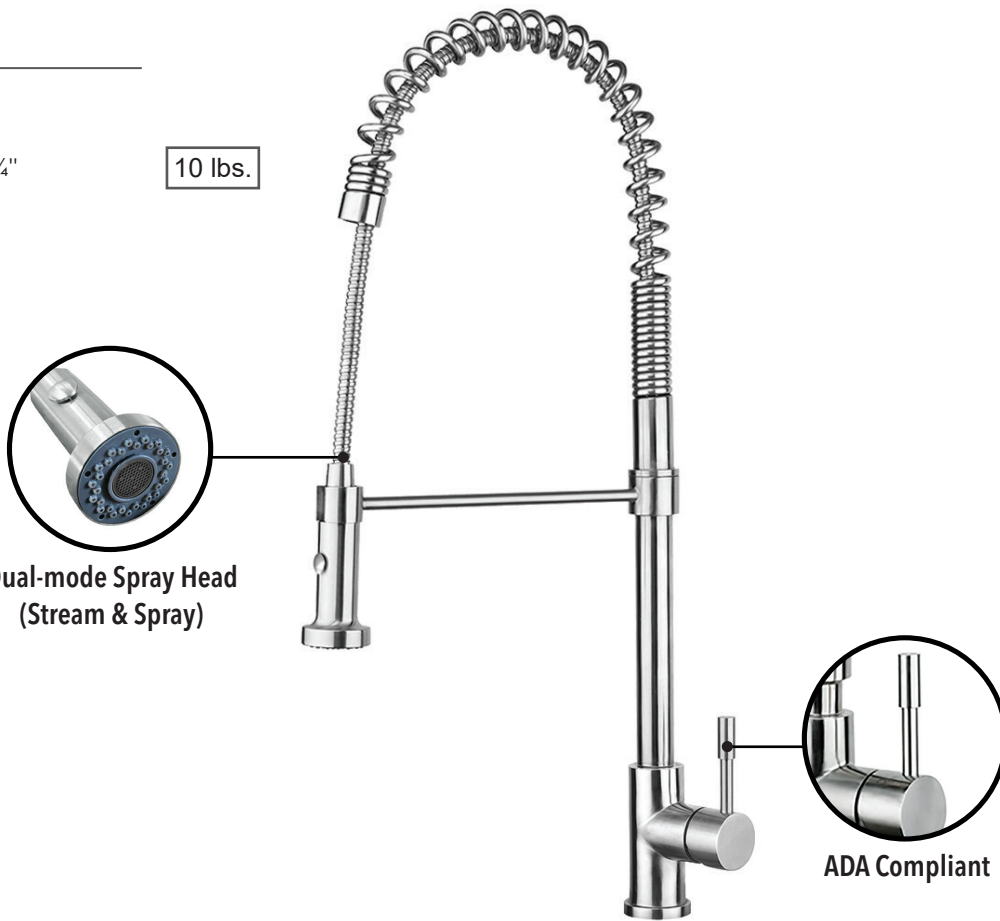

PRICE	COLOR
\$700	Brushed Stainless Steel
\$800	Polished Stainless Steel

WHS1634-SK LEVER HANDLE

Dimensions:

Spout Reach: 10½"

Spout Height: 8½"

Overall Height: 27¼"

10 lbs.

Dual-mode Spray Head
(Stream & Spray)