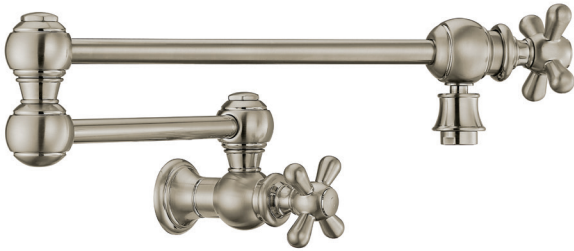

Note: for cold water only - not a mixer.

WHKPFLV3-9550-NT LEVER HANDLE

Dimensions:

Spout Reach: 21½"

Overall Height: 8½"

10 lbs.

PRICE	COLOR
\$880	Polished Chrome
\$1,000	Brushed Nickel
\$1,000	Polished Nickel
\$1,000	Antique Brass
\$1,000	Oil Rubbed Bronze