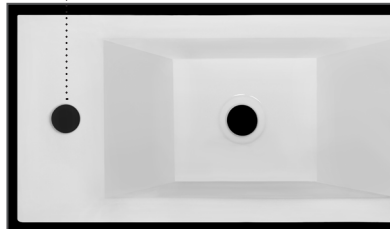

20" wall mount basin with chrome towel bar.

- No overflow
- Center drain location
- Mounting hardware included
- Towel bar included

PRICE	COLOR
$450	White

*See available options.

WALL MOUNT

Dimensions: L x W x H

Inside bowl: 13¾" x 7½" x 4⅛"

Overall: 19¾" x 9⅞" x 5¼"

24 lbs.

Note: available with a left-hole(114LTB) or a right-hole(114RTB) faucet drilling.

Specify from one of the models below when placing an order.

WH1-114LTB

Left hole