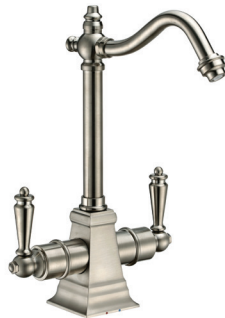

COLD DRINKING WATER FAUCET

Point of Use cold drinking water faucet with a gooseneck swivel spout.

- Watersense compliant 1.4 GPM
- Fits counter tops up to 2"
- Low lead compliant
- Compatible with most water filtration systems
- Quarter Turn Ceramic Disc Cartridge

WHFH-C2011

POINT OF USE

Dimensions:

Spout Reach: 5³/₈"

Spout Height: 7¹/₂"

Overall Height: 9³/₄"

3 lbs.

PRICE	COLOR
$370	Polished Chrome
$460	Brushed Nickel
$460	Polished Nickel
$460	Oil Rubbed Bronze

HOT AND HOT/COLD DRINKING WATER FAUCET

WHFH-H2011

INSTANT HOT

PRICE	COLOR
$390	Polished Chrome
$480	Brushed Nickel
$480	Polished Nickel
$480	Oil Rubbed Bronze

WHFH-HC2011

INSTANT HOT AND COLD

PRICE	COLOR
$470	Polished Chrome
$560	Brushed Nickel
$560	Polished Nickel
$560	Oil Rubbed Bronze

POINT OF USE FAUCET DIMENSIONS

Spout Reach: 5³/₈"

Spout Height: 7¹/₂"

Overall Height: 9³/₄"

3 lbs.

PRICE	RECOMMENDED FOR
$470	Hot Point of Use drinking water faucet

HOT

WH-TANK2
HOT WATER TANK

10 lbs.

See p.67 for more information.

Available Finishes