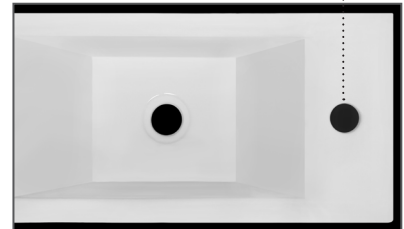

WH1-114RTB

Right hole