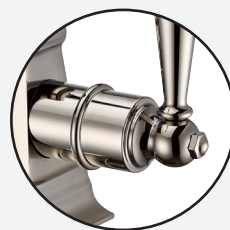

POLISHED NICKEL