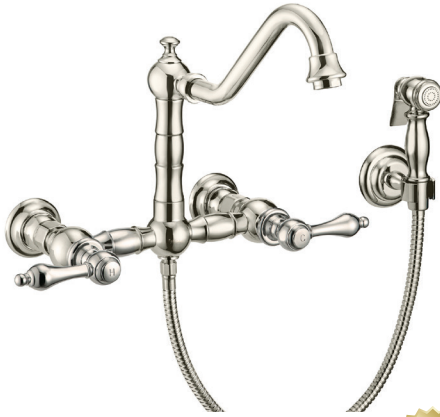

WALL MOUNT

WHKWL3-9402-NT LEVER HANDLE

Dimensions:

Spout Reach: 9³/₈"

Spout Height: 7³/₄"

Overall Height: 10"

10 lbs.

Wall mount faucet with a long traditional swivel spout, lever handles and a solid brass side spray.

- 8" center-to-center spread
- Complete finished solid brass side spray
- **Can be used without sidespray**
- Watersense compliant 1.5 GPM
- 24" length hose
- **Patented Design**

PRICE	COLOR
$1,020	Polished Chrome
$1,170	Brushed Nickel
$1,170	Polished Nickel
$1,170	Antique Brass
$1,170	Oil Rubbed Bronze