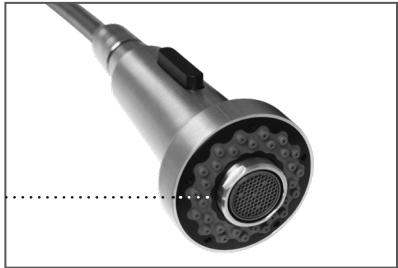

WHS6800-PDK
LEVER HANDLE

Dimensions:

- Spout Reach: 8"
- Spout Height: 10¹/₈"
- Overall Height: 18³/₄"

8 lbs.

Single hole faucet with a gooseneck swivel spout, lever handle and a pull-down spray head.

- Lead free
- Solid stainless steel
- Dual-mode pull-down spray head (stream and spray)
- Watersense compliant 1.5 GPM

PRICE	COLOR
$690	Brushed Stainless Steel
$790	Polished Stainless Steel

DUAL-MODE PULL-DOWN SPRAY HEAD

Stream and spray.....