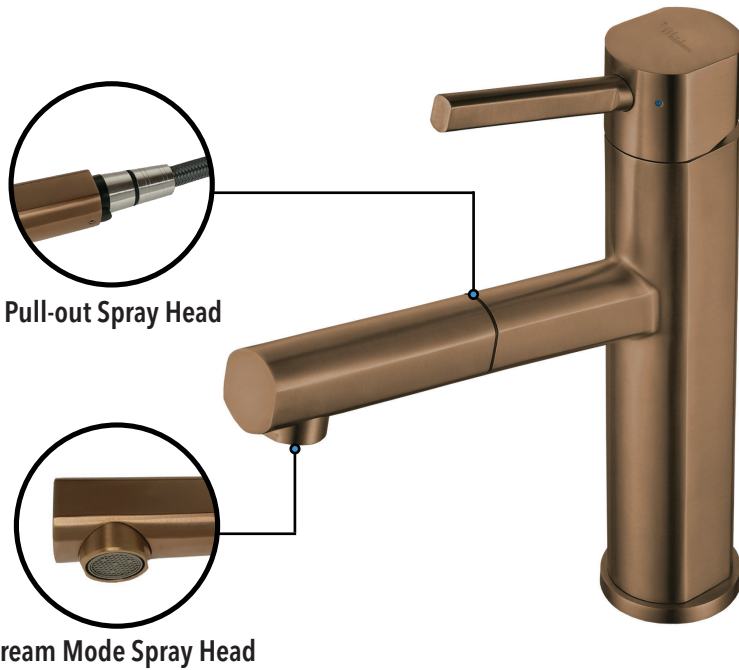

Pull-out Spray Head

Stream Mode Spray Head

Available Finishes