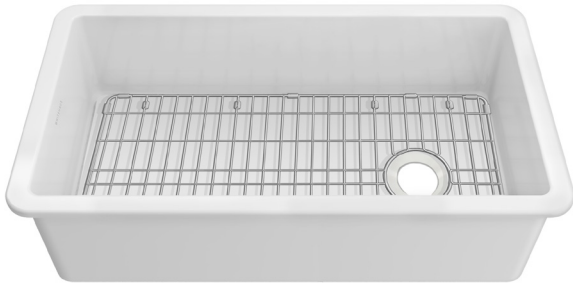

FIRECLAY

NEW!

31" undermount/drop-in single bowl fireclay kitchen sink with grid.

- Stainless steel grid included
- 3½" offset center drain location

PRICE	COLOR
\$1,090	White

STAINLESS STEEL GRID INCLUDED

WHUF3119

UNDERMOUNT/DROP-IN

Dimensions: L x W x H

Inside bowl: 28" x 16" x 9"

Overall: 31" x 19" x 10"

66 lbs.

NEW!

34" undermount/drop-in single bowl fireclay kitchen sink with grid.

- Stainless steel grid included
- 3½" offset center drain location