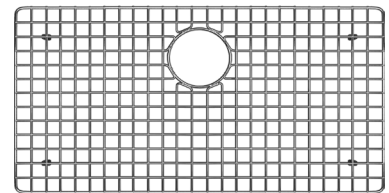

WHNCMAP3021

FRONT APRON

Dimensions: L x W x H

Inside bowl: 27" x 16" x 10"

Overall: 30" x 21" x 10"

36 lbs.

PRICE	COLOR
$1,690	Brushed Stainless Steel

*Basket strainer not included.

MATCHING GRID

WHNCMAP3021G: $170