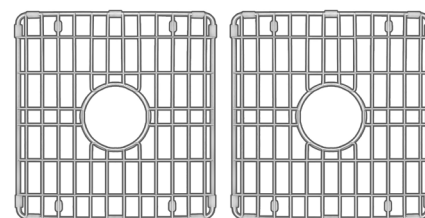

*All sinks have 3¹/₂" drain(s) and must use these drains: RNW35, RNW50 or WH202 on p.88-89.

Farmhaus Fireclay sinks may have slight variations in size. We recommend that the fireclay sink be on site when cabinets are being ordered or manufactured.