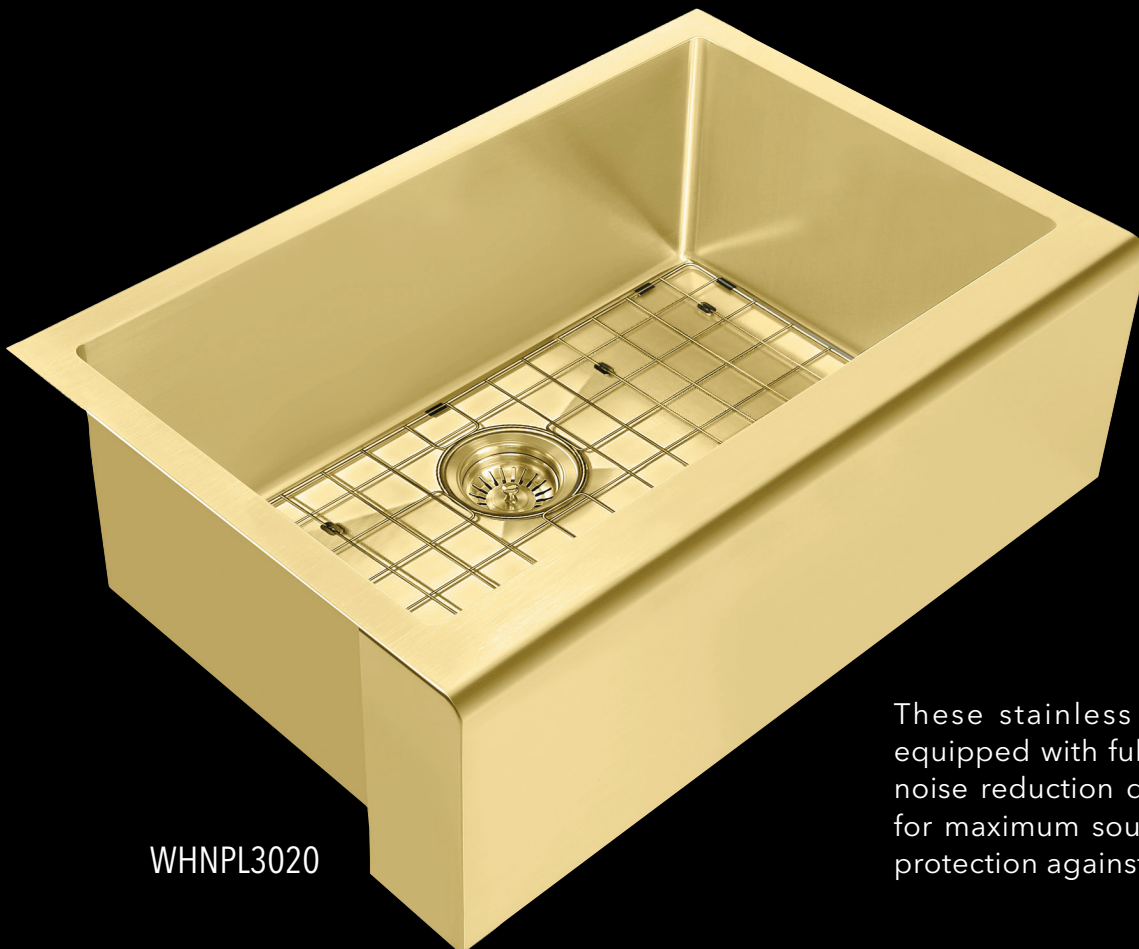

Overall: 41¾" x 21" x 16"

101 lbs.

*All sinks have 3½" drain(s) and must use these drains: NRRW35, NRRW35B or NRRW35A on p.88-89.

Farmhaus Fireclay sinks may have slight variations in size. We recommend that the fireclay sink be on site when cabinets are being ordered or manufactured.

RECOMMENDED WALL MOUNT FAUCET

WHFS9814-P5-C

LEVER HANDLE | 2.2 GPM

PRICE	COLOR
\$470	Polished Chrome

See p.81 for more information.

*Faucet and basket strainer are not included

STAINLESS STEEL KITCHEN SINKS

Whitehaus Collection has constructed these sinks from 16, 18, and 20 gauge, 304 series stainless steel. The benefit of this quality material ensures them to be scratch, stain and chip resistant.

WHNCMD5221