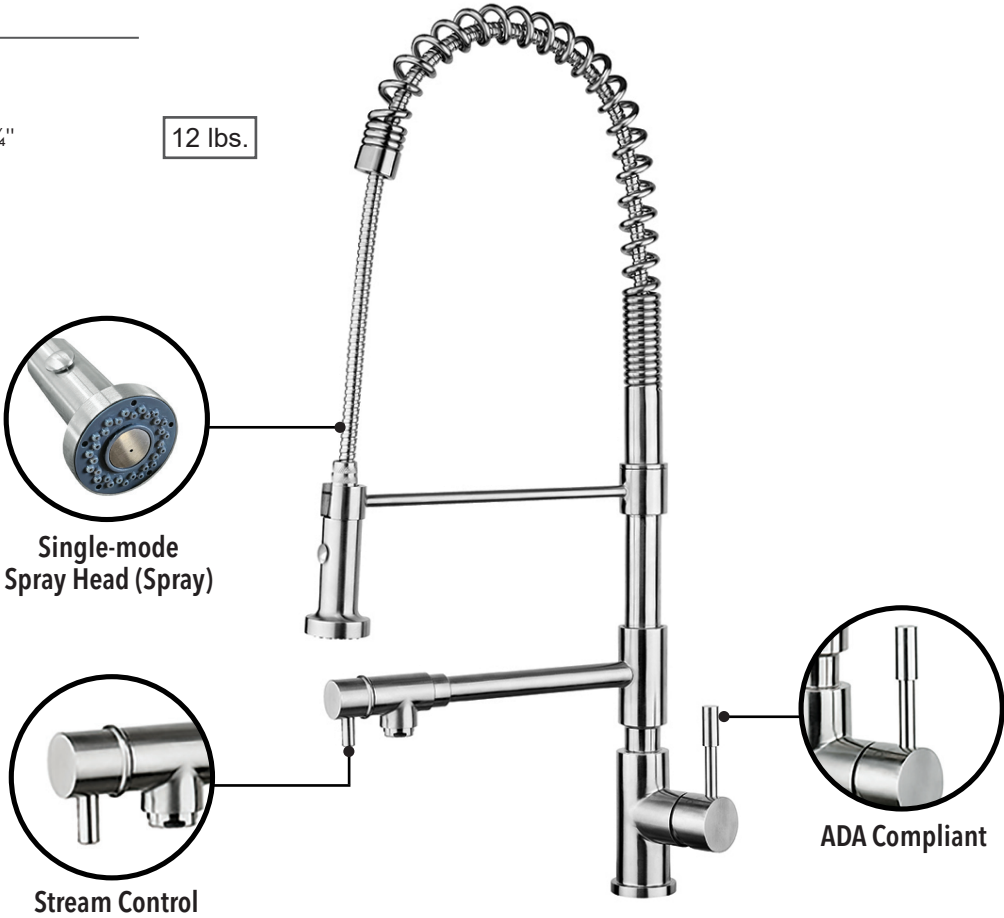

WHS1644-SK LEVER HANDLE

Dimensions:

Spout Reach: 10½"

Spout Height: 8½"

Overall Height: 27¼"

12 lbs.