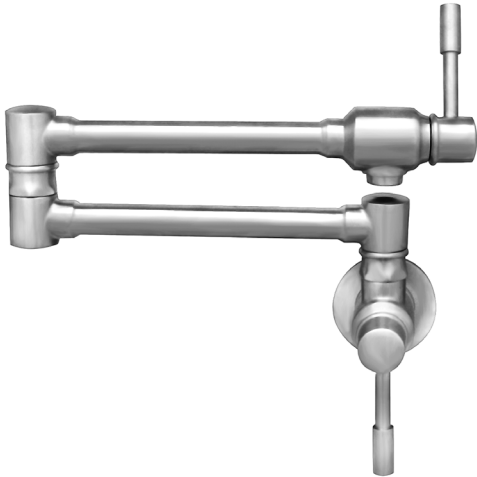

WHST10003-005SK
POT FILLER

Dimensions:

Spout Reach: 19³/₈"
Overall Height: 10¹/₂"

7 lbs.

Wall mount pot filler with lever handles.

- Lead free
- Solid stainless steel
- Single hole
- 1.8 GPM
- Double-jointed retractable swing spout
- Cold water only

PRICE	COLOR
$700	Brushed Stainless Steel

WHST10004-002SK
POT FILLER

Dimensions:

Spout Reach: 18"
Spout Height: 15"
Overall Height: 19¹/₈"

8 lbs.

Deck mount pot filler with lever handles.

- Lead free
- Solid stainless steel
- Single hole
- 1.8 GPM
- Double-jointed retractable swing spout
- Cold water only

PRICE	COLOR
$750	Brushed Stainless Steel