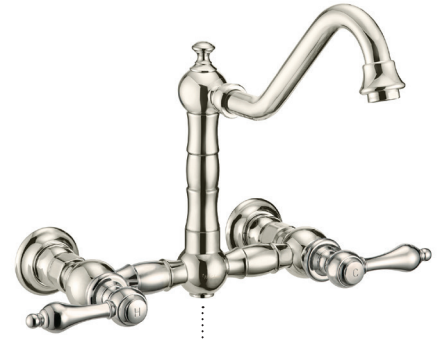

Can be used without sidespray