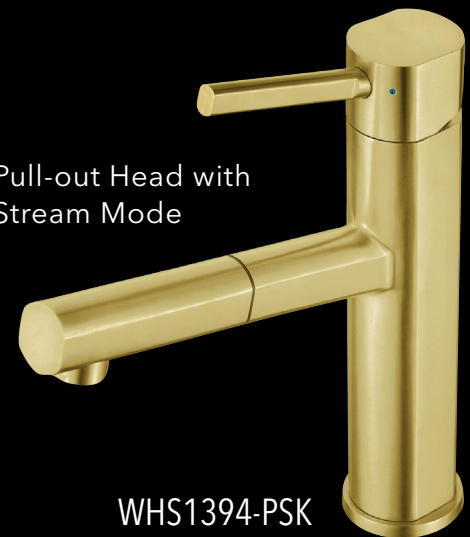

Long Gooseneck Swivel Spout

WHTTSLV3-9773-NT

Removable Side Spray

WHKWL3-9402-NT

Pull-out Head with Stream Mode

WHS1394-PSK

WHKPSL3-2222-NT
PULL-OUT

Dimensions:

- Spout Reach: 8"
- Spout Height: 5³/₄"
- Overall Height: 8¹/₈"

10 lbs.

Single hole, single lever handle faucet with a pull-out spray head.

- Swivel spout
- Two-mode spray head (stream and spray)
- Complete finished solid brass pull-out spray head
- Watersense compliant 1.5 GPM

PRICE	COLOR
\$875	Polished Chrome
\$1,020	Brushed Nickel
\$1,020	Polished Nickel
\$1,020	Antique Brass
\$1,020	Oil Rubbed Bronze

DUAL-MODE PULL-OUT SPRAY HEAD

WHKTSL3-2200-NT
LEVER HANDLE

Dimensions:

- Spout Reach: 9¹/₂"
- Spout Height: 6¹/₈"
- Overall Height: 8¹/₂"