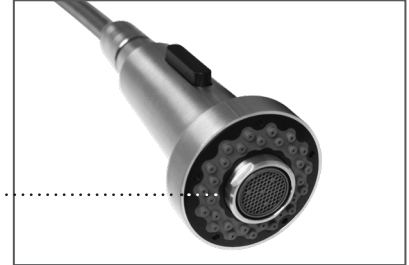

DUAL-MODE PULL-DOWN SPRAY HEAD

Stream and spray.....