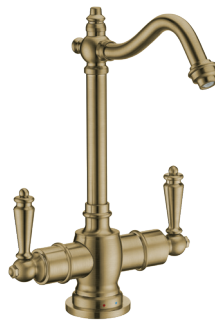

WHFH-HC1006

INSTANT HOT AND COLD

PRICE	COLOR
$490	Polished Chrome
$580	Brushed Nickel
$580	Polished Nickel
$580	Antique Brass
$580	Oil Rubbed Bronze

POINT OF USE FAUCET DIMENSIONS

Spout Reach: 5½"

Spout Height: 7½"

Overall Height: 9½"

3 lbs.