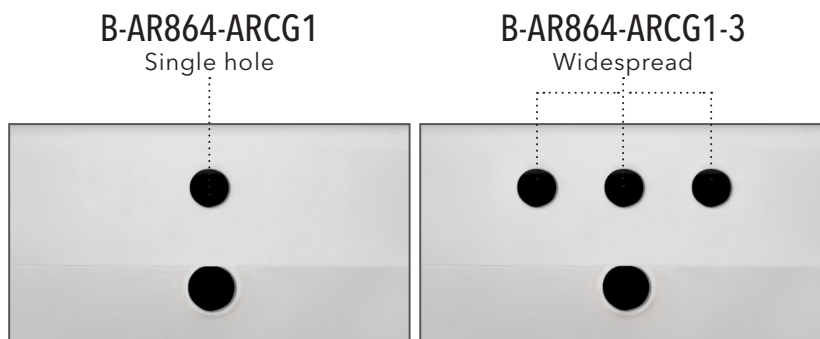

*See available options.
CONSOLE

Dimensions: L x W x H

Inside bowl: 20" x 13⁵/₈" x 5¹/₈"

Overall: 35" x 22³/₄" x 38"

80 lbs.

35" rectangular console with large oval bowl and front towel bar.

- Overflow, backsplash
- Rear center drain location
- Wall mount with polished chrome leg supports
- Mounting hardware included.

PRICE	COLOR
$2,800	White/Chrome

Note: available with a widespread(ARCG1-3) or single hole(ARCG1) faucet drilling.

Specify from one of the models below when placing an order.