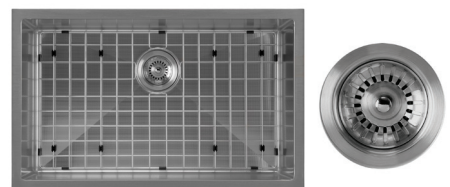

WHNPL2918

UNDERMOUNT/DROP-IN

Dimensions: L x W x H

Inside bowl: 27" x 16" x 10"

Overall: 29" x 18" x 10"

19 lbs.

29" single bowl undermount/drop-in kitchen sink set.

- 16 gauge, 304 series stainless steel
- Dynamic finishes for enhanced lasting protection (Brass, Copper, Gunmetal and Matte Black)
- Linen textured inner bowl
- 3½" rear center drain location
- Bowl features four diagonal grooves for efficient water drainage
- Near-zero radius corners
- Full undercoat over noise reduction dampening pads

PRICE	COLOR
$1,100	Brushed Stainless Steel
$1,250	Gunmetal
$1,250	Brass
$1,250	Copper
$1,250	Matte Black

Matching Grid and Basket Strainer Included