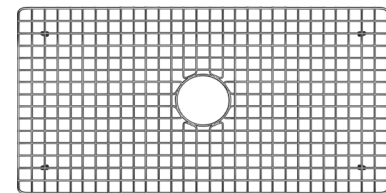

WHNCMAP3321

FRONT APRON

Dimensions: L x W x H

Inside bowl: 31" x 17 1/2" x 9"

Overall: 33" x 21" x 10"

36 lbs.

PRICE	COLOR
\$1,790	Brushed Stainless Steel

MATCHING GRID