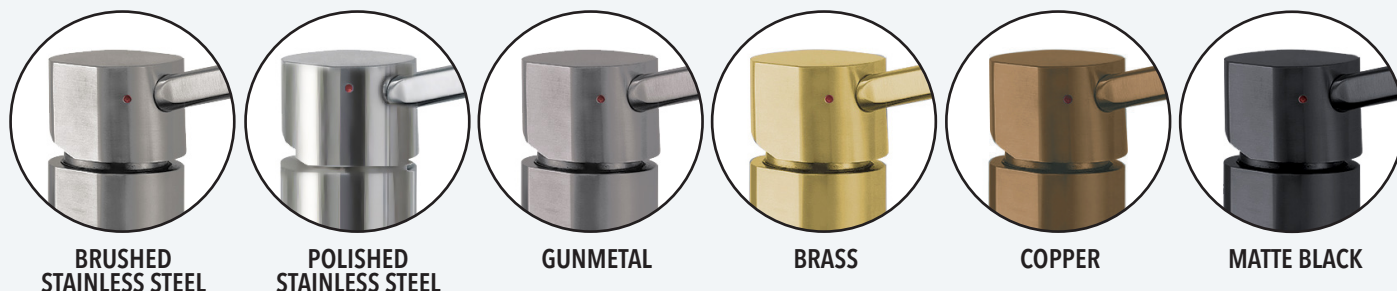

POP-UP DRAIN INCLUDED

Available Finishes

BRUSHED STAINLESS STEEL

POLISHED STAINLESS STEEL

GUNMETAL

BRASS

COPPER

MATTE BLACK