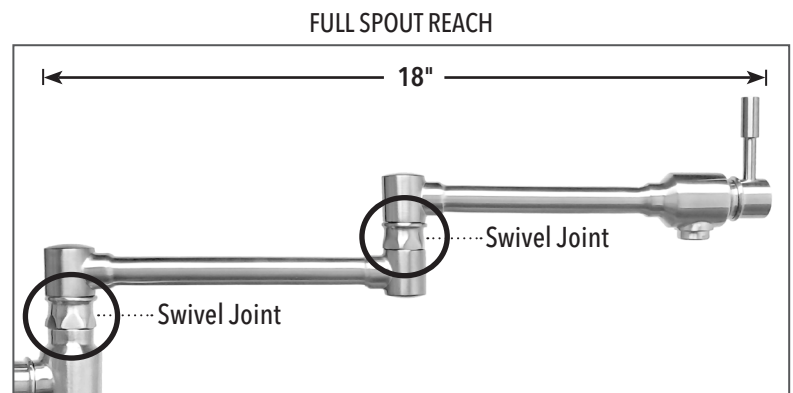

WHST10003-005SK
POT FILLER

Dimensions:

Spout Reach: 19³/₈"
Overall Height: 10¹/₂"

7 lbs.

Wall mount pot filler with lever handles.

- Lead free
- Solid stainless steel
- Single hole
- 1.8 GPM
- Double-jointed retractable swing spout
- Cold water only

PRICE	COLOR
$700	Brushed Stainless Steel

WHST10004-002SK
POT FILLER

Dimensions:

Spout Reach: 18"
Spout Height: 15"
Overall Height: 19¹/₈"

8 lbs.

Deck mount pot filler with lever handles.

- Lead free
- Solid stainless steel
- Single hole
- 1.8 GPM
- Double-jointed retractable swing spout
- Cold water only

PRICE	COLOR
$750	Brushed Stainless Steel