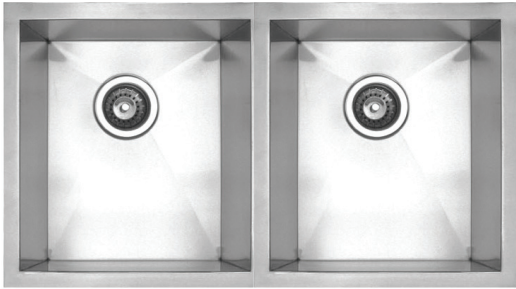

See p.88 for more information.

30" commercial double bowl undermount sink.

- 16 gauge, 304 series stainless steel
- 18/8 chrome and nickel content
- 3½" rear center drain location
- Includes mounting hardware and a template.
- Zero-radius corners
- Full undercoat over noise reduction dampening pads
- Each bowl features four diagonal grooves for efficient water drainage