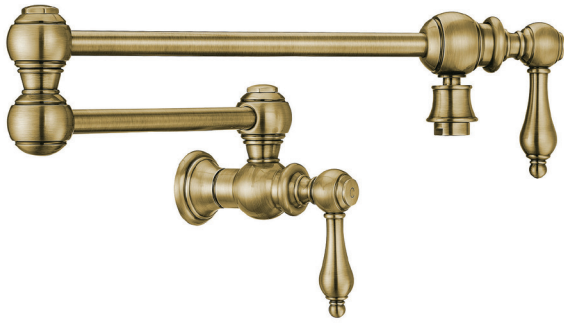

POT FILLER

Wall mount pot filler with lever handles.

- High-tension dual ¼ turn ceramic disc cartridge
- Double-jointed retractable swing spout
- ½" IPS inlet
- 1.8 GPM
- **Patented Design:** U.S. Pat. No. D560, 762 S.

Note: for cold water only - not a mixer.

WHKPFLV3-9550-NT LEVER HANDLE

Dimensions:

Spout Reach: 21½"

Overall Height: 8½"

10 lbs.

PRICE	COLOR
$880	Polished Chrome
$1,000	Brushed Nickel
$1,000	Polished Nickel
$1,000	Antique Brass
$1,000	Oil Rubbed Bronze