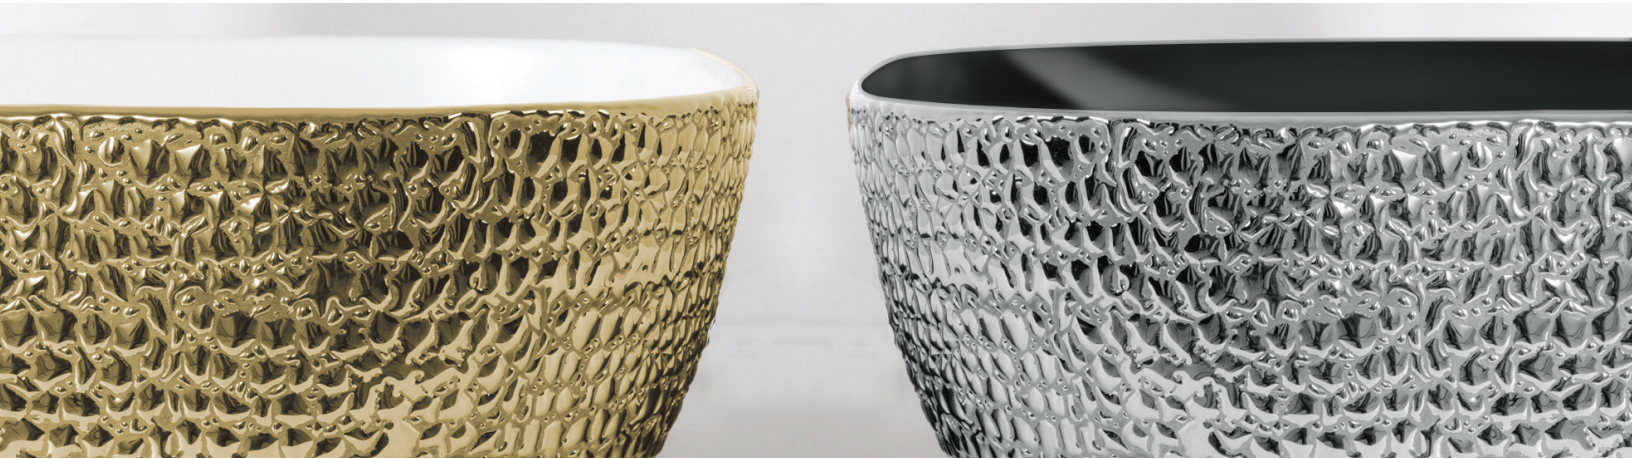

ABOVE MOUNT