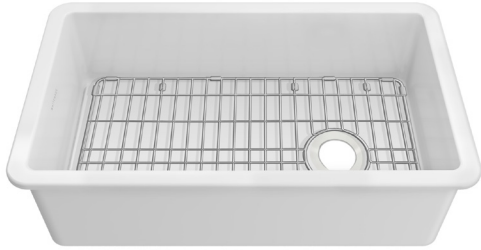

FIRECLAY

NEW!

31" undermount/drop-in single bowl fireclay kitchen sink with grid.

- Stainless steel grid included
- 3½" offset center drain location

PRICE	COLOR
$1,090	White

STAINLESS STEEL GRID INCLUDED